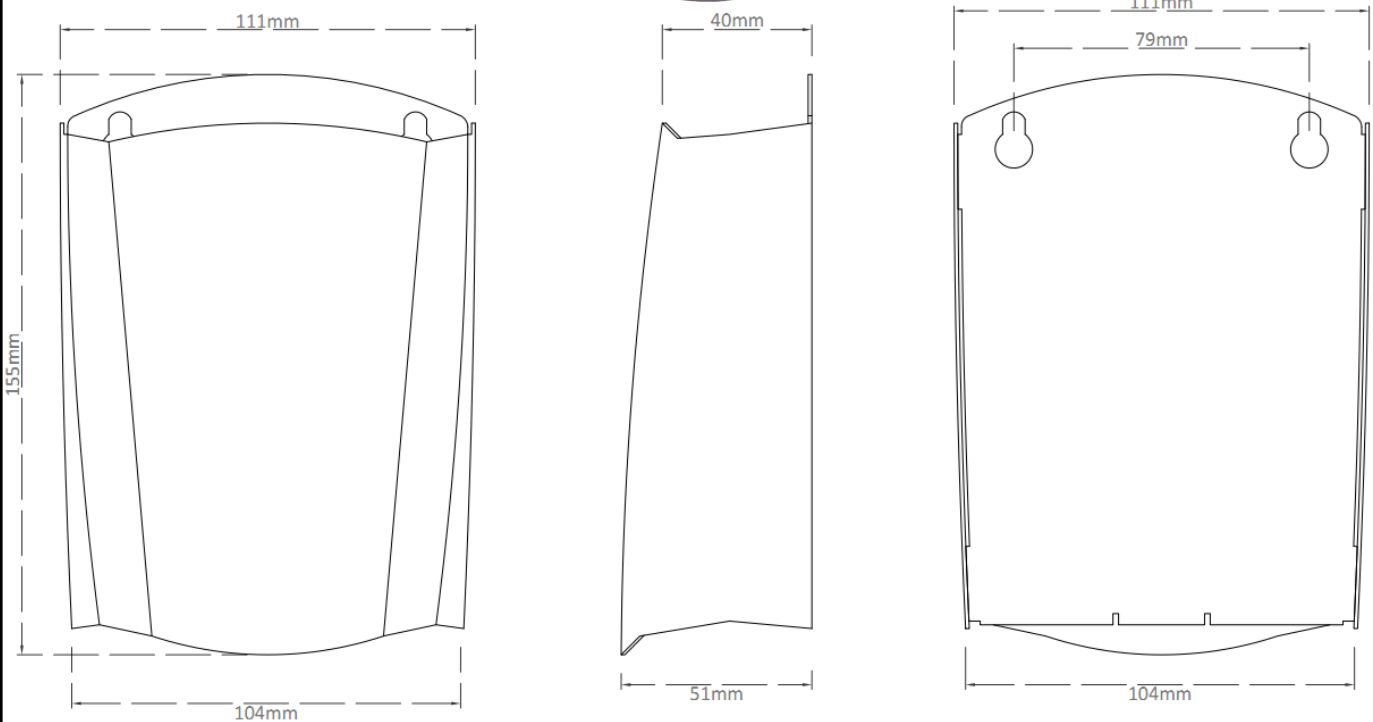

## Multiflat Toilet Tissue Dispenser

# 77021CB

**Materials:** Constructed from high quality stainless steel, exposed surfaces brushed finish.

**Installation:** Mark two points 79mm apart horizontally on the wall. Drill holes and insert plugs, drill screws part way. Slot the dispenser on the screws and tighten until secure.

**Specification:** Tower Sanitary Bag Dispenser is constructed from high quality stainless steel. Specially designed anti finger print coating applied to the surface of the unit. Robust and tamper-proof design.