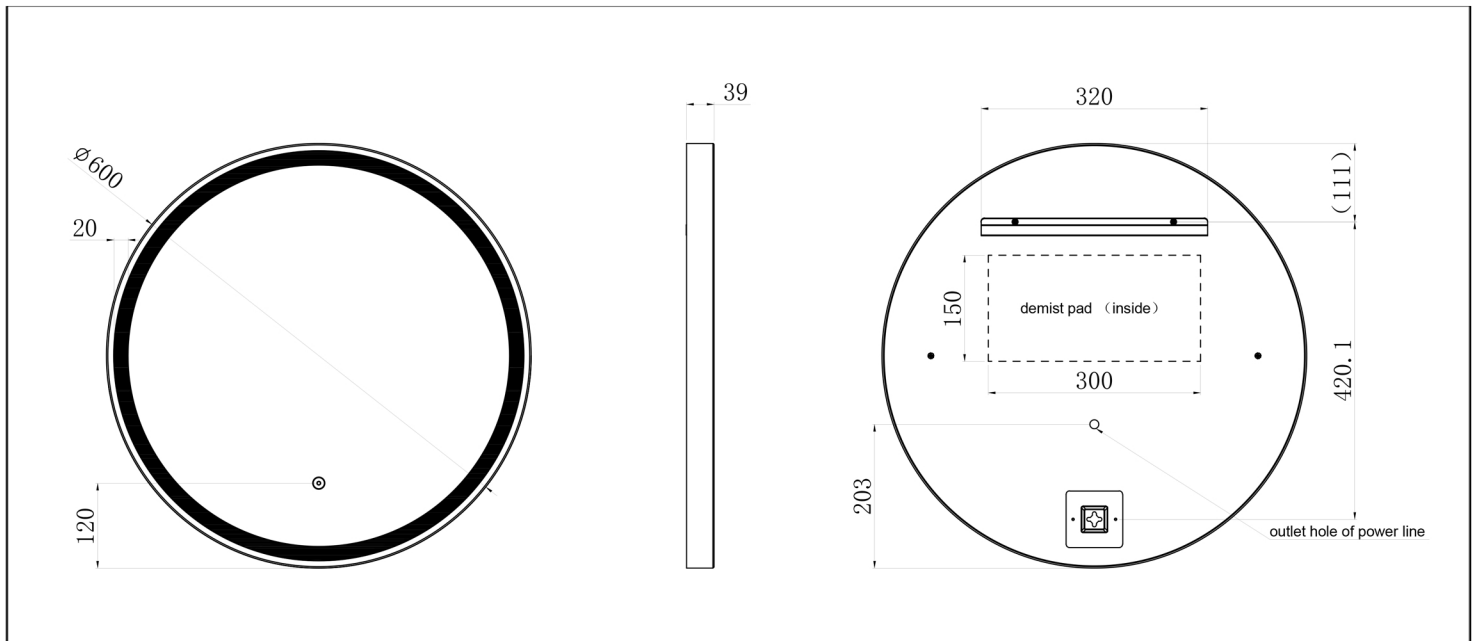

Technical Data Sheet

Product range: VOS

Product code: 23M60BBR

Finishes Available: Brushed Brass

Code	Size	Switch	Demister	Colour Change	Shaver Socket	Orientation
23M60BBR	Ø: 600mm	Touch Sensor	Yes	By holding Touch Sensor	N/A	Hung Portrait