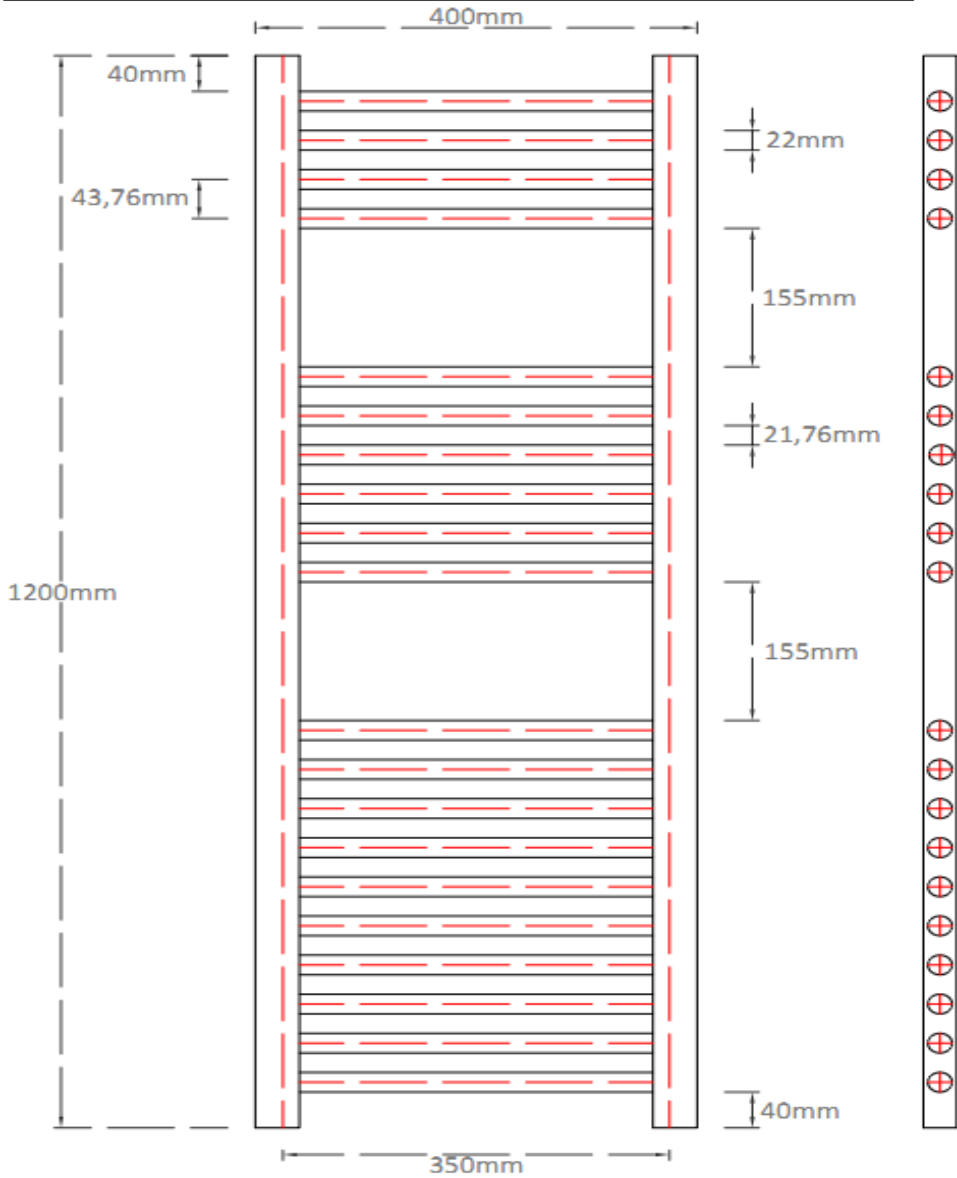

|  |            |
|--|------------|
| Prestige Wet Room Towel Radiator 1200 x 400<br>Chrome Straight 600W  | PWRCF40120 |
| Propriety and Confidential<br>The information contained in this drawing is the sole property of Prestige Radiators Ltd.<br>Any reproduction in part or as a whole without the written permission of Prestige Radiators Ltd is prohibited.                      |            |
| Prestige Radiators Ltd – Unit 2, North Point Business park, Eggborough, North Yorks, DN14 0JT – 0800 083 0373<br>– <a href="http://www.cnmonline.co.uk">www.cnmonline.co.uk</a> – <a href="http://www.prestigeradiators.co.uk">www.prestigeradiators.co.uk</a> |            |

4  
6  
10

| Code       | Height (mm) | Width (mm) | BTU / watts | IP67 Element (W) | Tubes Size $\phi$ (mm) |
|------------|-------------|------------|-------------|------------------|------------------------|
| PWRCF40120 | 1200        | 400        | 1239 / 364  | 600              | 22                     |
| PWRCF50120 | 1200        | 500        | 1378 / 404  | 600              | 22                     |
| PWRCF60120 | 1200        | 600        | 1517 / 445  | 600              | 22                     |