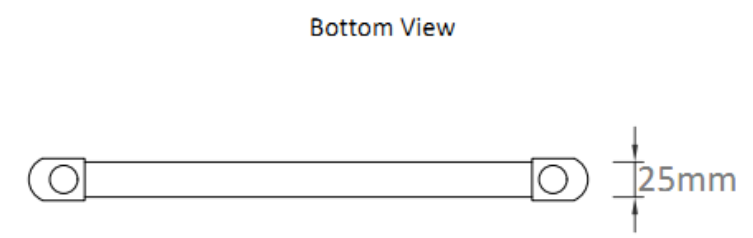

|  |            |
|--|------------|
| Prestige Wet Room Towel Radiator 1200 x 400<br>Chrome Straight 600W  | PWRCF40120 |
| Propriety and Confidential<br>The information contained in this drawing is the sole property of Prestige Radiators Ltd.<br>Any reproduction in part or as a whole without the written permission of Prestige Radiators Ltd is prohibited.                      |            |
| Prestige Radiators Ltd – Unit 2, North Point Business park, Eggborough, North Yorks, DN14 0JT – 0800 083 0373<br>– <a href="http://www.cnmonline.co.uk">www.cnmonline.co.uk</a> – <a href="http://www.prestigeradiators.co.uk">www.prestigeradiators.co.uk</a> |            |

4  
6  
10

| Code       | Height (mm) | Width (mm) | BTU / watts | IP67 Element (W) | Tubes Size $\phi$ (mm) |
|------------|-------------|------------|-------------|------------------|------------------------|
| PWRCF40120 | 1200        | 400        | 1239 / 364  | 600              | 22                     |
| PWRCF50120 | 1200        | 500        | 1378 / 404  | 600              | 22                     |
| PWRCF60120 | 1200        | 600        | 1517 / 445  | 600              | 22                     |