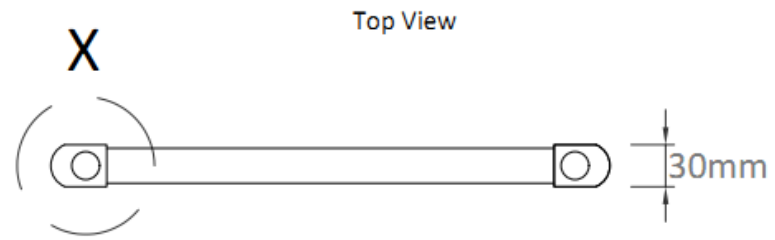

|  |            |
|--|------------|
| Prestige Wet Room Towel Radiator 1200 x 400<br>Chrome Straight 600W  | PWRCF40120 |
| Propriety and Confidential<br>The information contained in this drawing is the sole property of Prestige Radiators Ltd.<br>Any reproduction in part or as a whole without the written permission of Prestige Radiators Ltd is prohibited.                      |            |
| Prestige Radiators Ltd – Unit 2, North Point Business park, Eggborough, North Yorks, DN14 0JT – 0800 083 0373<br>– <a href="http://www.cnmonline.co.uk">www.cnmonline.co.uk</a> – <a href="http://www.prestigeradiators.co.uk">www.prestigeradiators.co.uk</a> |            |

4  
6  
10

| Code       | Height (mm) | Width (mm) | BTU / watts | IP67 Element (W) | Tubes Size $\phi$ (mm) |
|------------|-------------|------------|-------------|------------------|------------------------|
| PWRCF40120 | 1200        | 400        | 1239 / 364  | 600              | 22                     |
| PWRCF50120 | 1200        | 500        | 1378 / 404  | 600              | 22                     |
| PWRCF60120 | 1200        | 600        | 1517 / 445  | 600              | 22                     |