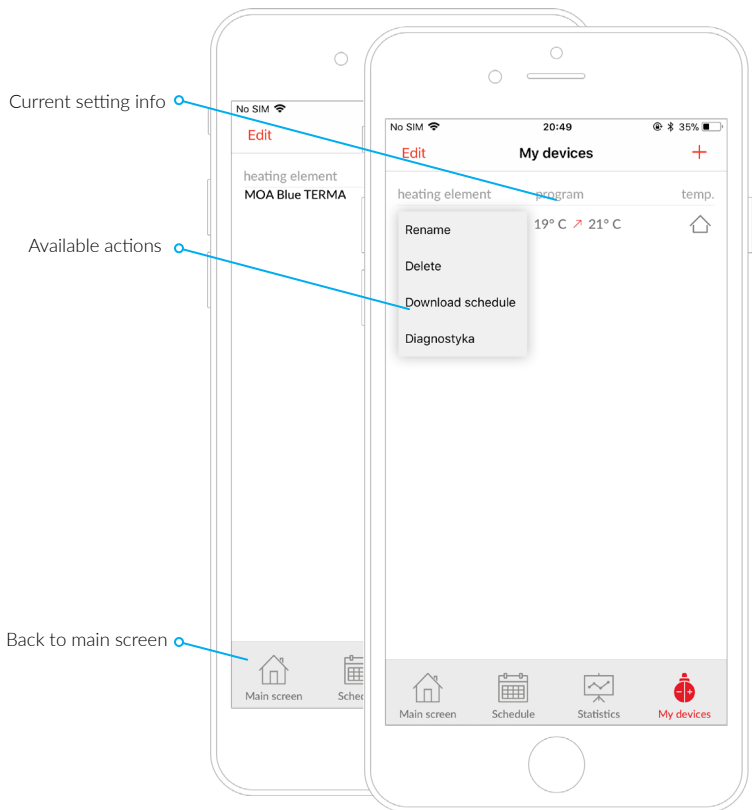

Main screen

(active screen)

My devices

(info screen)

Schedule

(active screen)

Setting schedule

(1)

Setting schedule

(2)

Setting timer

Adding a heating element

Main screen

(active screen)

My devices

(info screen)

Schedule

(active screen)

Setting schedule

(1)

Setting schedule

(2)

Adding a heating element

Setting timer