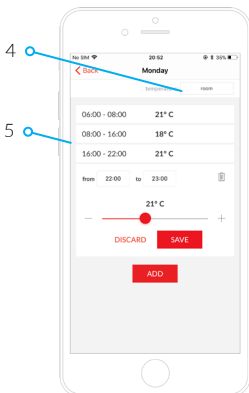

Main screen

(active screen)

My devices

(info screen)

Schedule

(active screen)

Setting schedule

(1)

Setting schedule

(2)

Setting timer

Adding a heating element

Main screen

(active screen)

My devices

(info screen)

Schedule

(active screen)

Setting schedule

(1)

Setting schedule

(2)

Adding a heating element

Setting timer