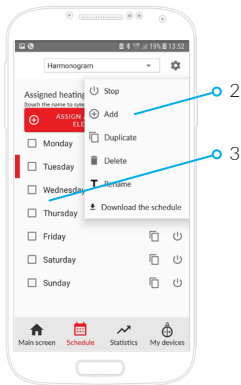

TERMA

SINCE 1990

Blue Line

Index

Main screen	18
My devices	19
Schedule	20
Setting schedule	21
Setting timer	23
Adding a heating element	24

Main screen	25
My devices	26
Schedule	27
Setting schedule	28
Setting timer	30
Adding a heating element	31

Main screen

(active screen)

My devices

(info screen)

Schedule

(active screen)

Setting schedule

(1)