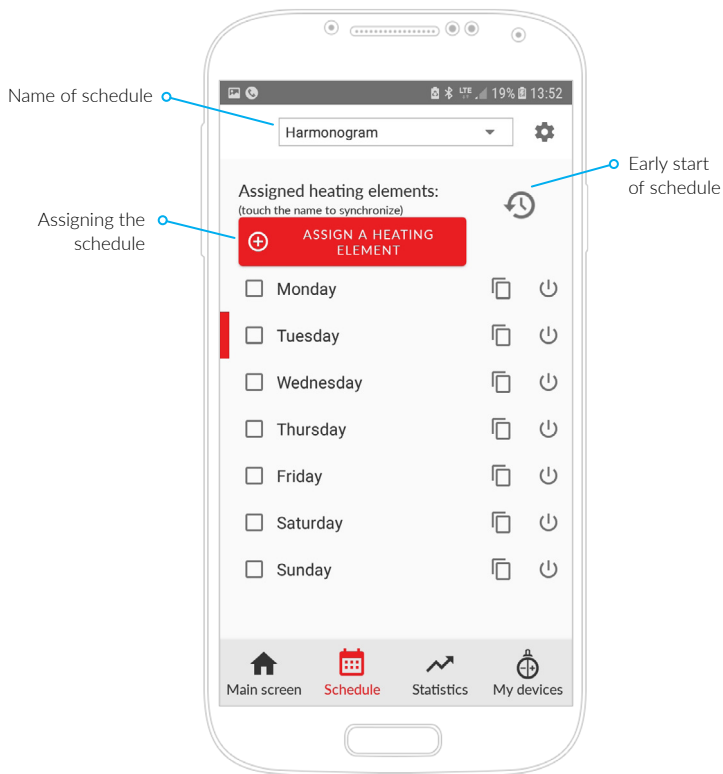

TERMA

SINCE 1990

Blue Line

Index

Main screen	18
My devices	19
Schedule	20
Setting schedule	21
Setting timer	23
Adding a heating element	24

Main screen	25
My devices	26
Schedule	27
Setting schedule	28
Setting timer	30
Adding a heating element	31

Main screen

(active screen)

My devices

(info screen)

Schedule

(active screen)

Setting schedule

(1)

Setting schedule

(2)

Setting timer

Adding a heating element

Main screen

(active screen)

My devices

(info screen)

Schedule

(active screen)

Setting schedule

(1)

Setting schedule

(2)

Adding a heating element

Setting timer