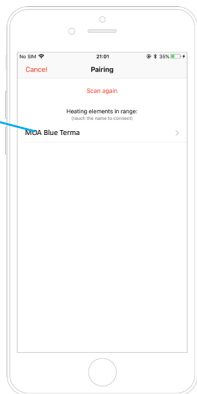

Schedule

(active screen)

Setting schedule

(1)

Setting schedule

(2)

Adding a heating element

Setting timer