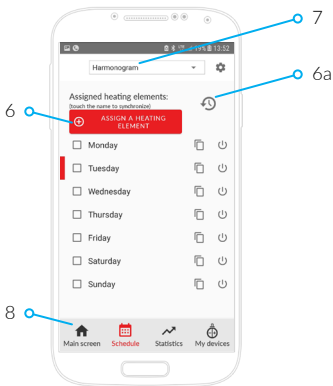

TERMA

SINCE 1990

Blue Line

Index

Main screen	18
My devices	19
Schedule	20
Setting schedule	21
Setting timer	23
Adding a heating element	24

Main screen	25
My devices	26
Schedule	27
Setting schedule	28
Setting timer	30
Adding a heating element	31

Main screen

(active screen)

My devices

(info screen)

Schedule

(active screen)

Setting schedule

(1)

Setting schedule

(2)

Setting timer

Adding a heating element

Main screen

(active screen)

My devices

(info screen)

Schedule

(active screen)

Setting schedule

(1)

Setting schedule

(2)

Adding a heating element

Setting timer