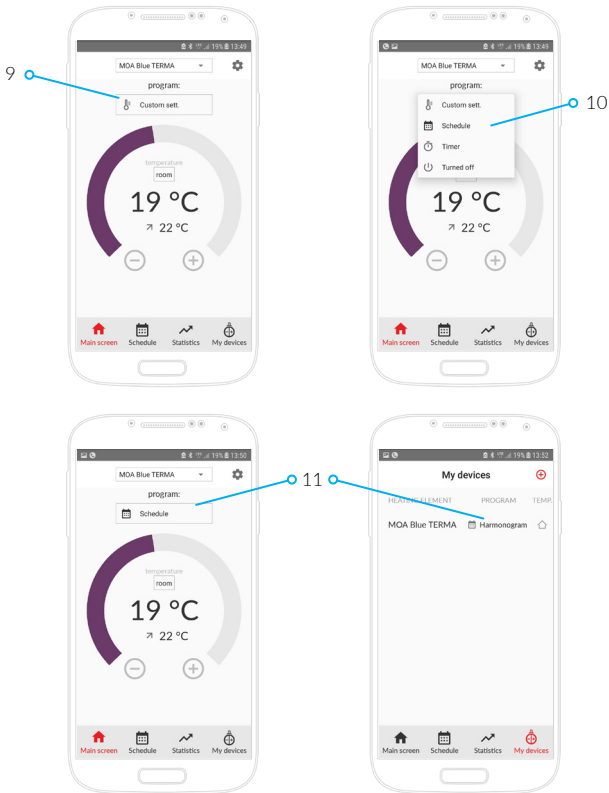

TERMA

SINCE 1990

Blue Line

Index

Main screen	18
My devices	19
Schedule	20
Setting schedule	21
Setting timer	23
Adding a heating element	24

Main screen	25
My devices	26
Schedule	27
Setting schedule	28
Setting timer	30
Adding a heating element	31

Main screen

(active screen)

My devices

(info screen)

Schedule

(active screen)

Setting schedule

(1)

Setting schedule

(2)

Setting timer

Adding a heating element

Main screen

(active screen)

My devices

(info screen)