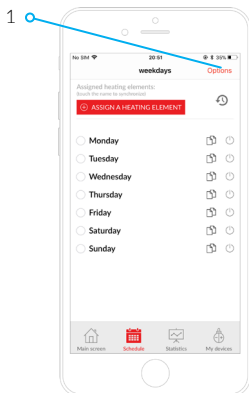

Main screen

(active screen)

My devices

(info screen)

Schedule

(active screen)

Setting schedule

(1)

Setting schedule

(2)

Setting timer

Adding a heating element

Main screen

(active screen)

My devices

(info screen)

Schedule

(active screen)

Setting schedule

(1)

Setting schedule

(2)

Adding a heating element

Setting timer