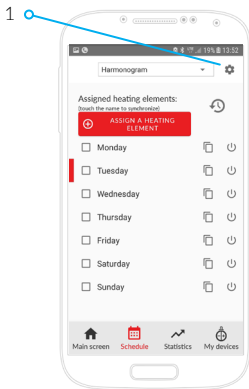

TERMA

SINCE 1990

Blue Line

Index

Main screen	18
My devices	19
Schedule	20
Setting schedule	21
Setting timer	23
Adding a heating element	24

Main screen	25
My devices	26
Schedule	27
Setting schedule	28
Setting timer	30
Adding a heating element	31

Main screen

(active screen)

My devices

(info screen)

Schedule

(active screen)

Setting schedule

(1)

Setting schedule

(2)

Setting timer

Adding a heating element

Main screen

(active screen)

My devices

(info screen)

Schedule

(active screen)

Setting schedule

(1)

Setting schedule

(2)

Adding a heating element

Setting timer