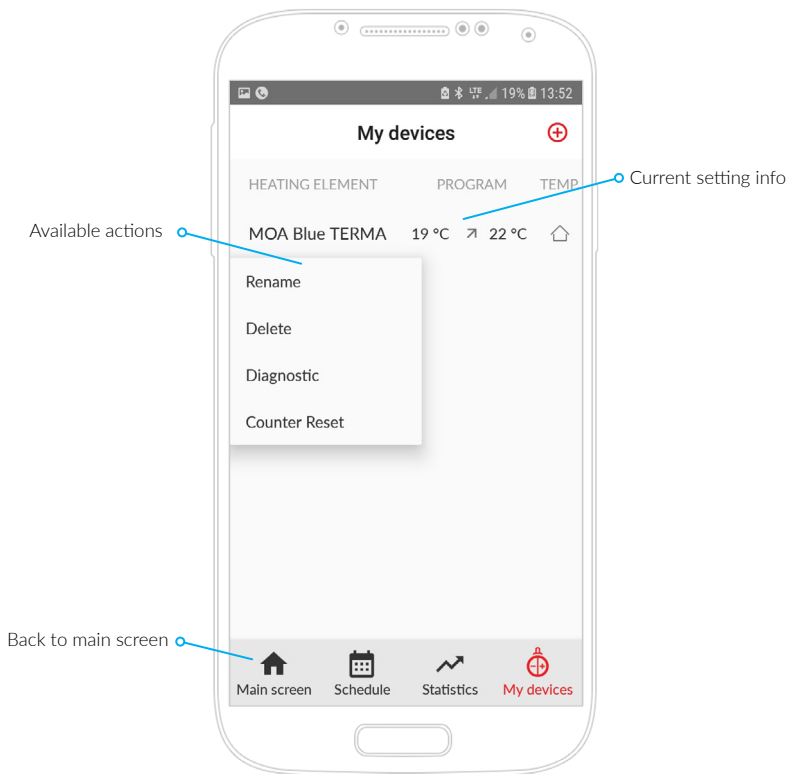

TERMA

SINCE 1990

Blue Line

Index

Main screen	18
My devices	19
Schedule	20
Setting schedule	21
Setting timer	23
Adding a heating element	24

Main screen	25
My devices	26
Schedule	27
Setting schedule	28
Setting timer	30
Adding a heating element	31

Main screen

(active screen)

My devices

(info screen)

Schedule

(active screen)

Setting schedule

(1)

Setting schedule

(2)

Setting timer

Adding a heating element

Main screen

(active screen)

My devices

(info screen)

Schedule

(active screen)

Setting schedule

(1)

Setting schedule

(2)

Adding a heating element

Setting timer