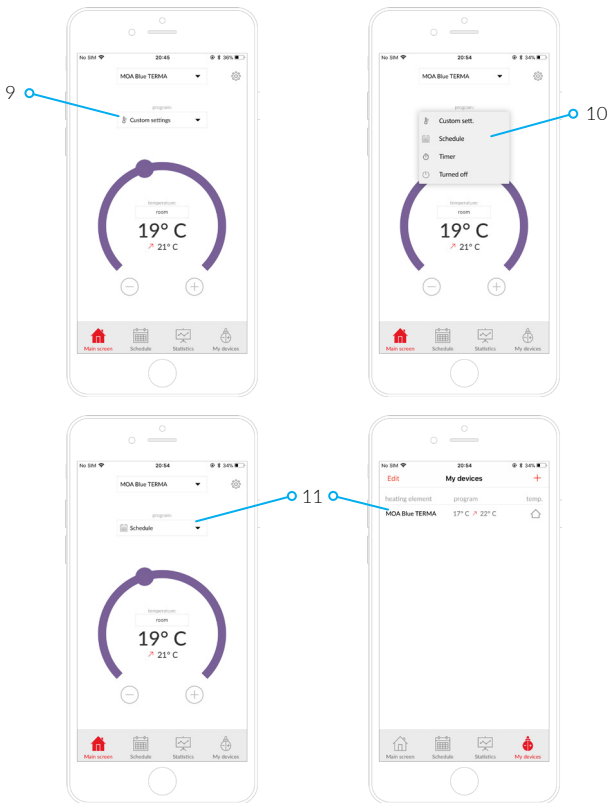

Setting schedule

(2)

Setting timer

Adding a heating element

Main screen

(active screen)

My devices

(info screen)

Schedule

(active screen)

Setting schedule

(1)

Setting schedule

(2)

Adding a heating element

Setting timer