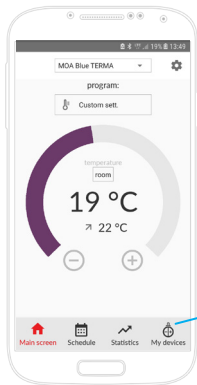

TERMA

SINCE 1990

Blue Line

Index

Main screen	18
My devices	19
Schedule	20
Setting schedule	21
Setting timer	23
Adding a heating element	24

Main screen	25
My devices	26
Schedule	27
Setting schedule	28
Setting timer	30
Adding a heating element	31

Main screen

(active screen)

My devices

(info screen)

Schedule

(active screen)

Setting schedule

(1)

Setting schedule

(2)

Setting timer

Adding a heating element

Main screen

(active screen)

My devices

(info screen)

Schedule

(active screen)

Setting schedule

(1)

Setting schedule

(2)

Adding a heating element

Setting timer