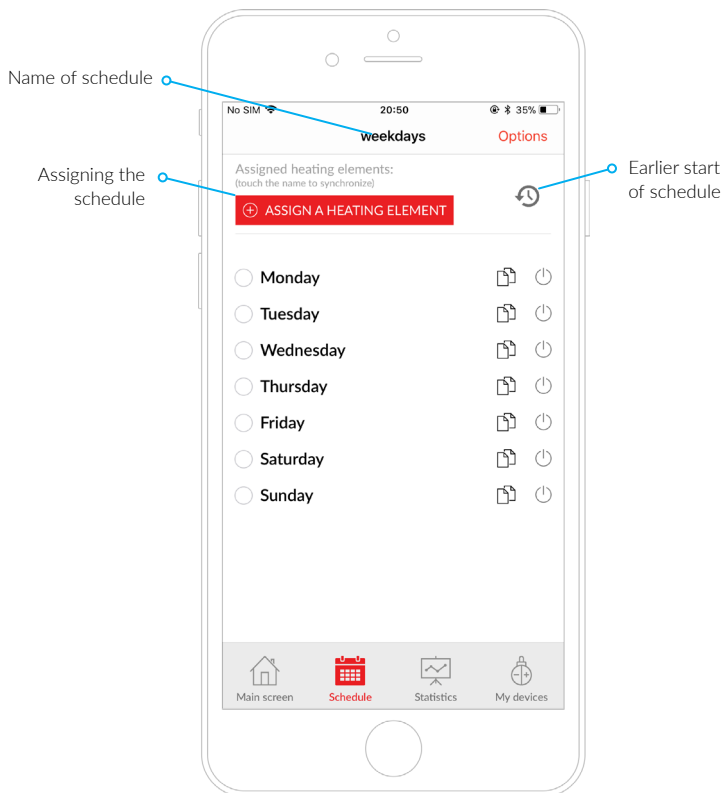

Main screen

(active screen)

My devices

(info screen)

Schedule

(active screen)

Setting schedule

(1)

Setting schedule

(2)

Setting timer

Adding a heating element

Main screen

(active screen)

My devices

(info screen)

Schedule

(active screen)

Setting schedule

(1)

Setting schedule

(2)

Adding a heating element

Setting timer