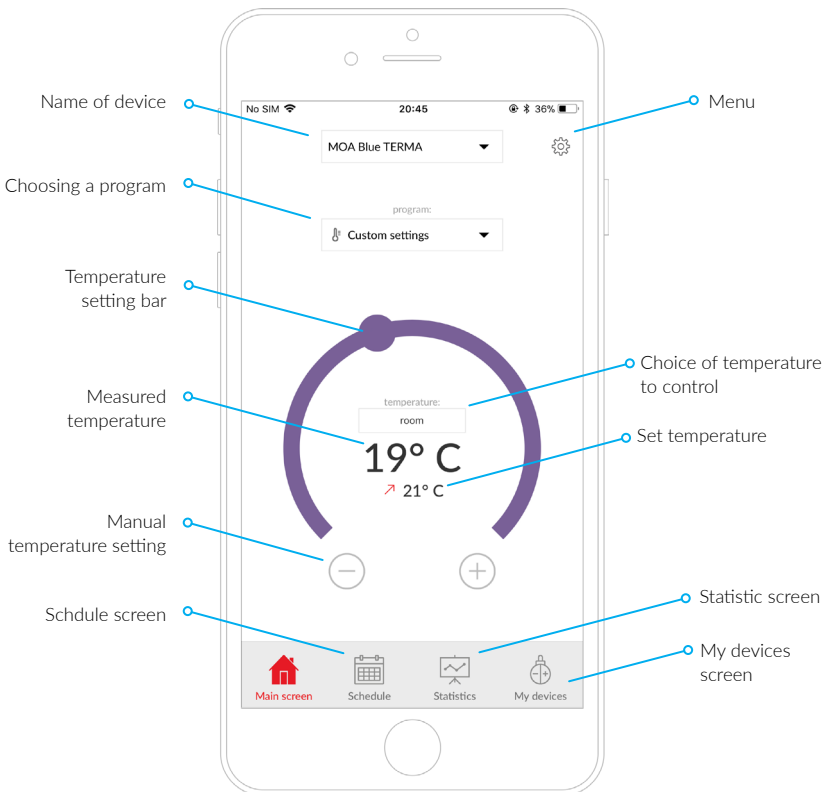

Main screen

(active screen)

My devices

(info screen)

Schedule

(active screen)

Setting schedule

(1)

Setting schedule

(2)

Setting timer

Adding a heating element

Main screen

(active screen)

My devices

(info screen)

Schedule

(active screen)

Setting schedule

(1)

Setting schedule

(2)

Adding a heating element

Setting timer