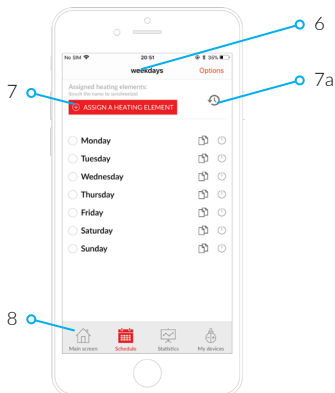

Main screen

(active screen)

My devices

(info screen)

Schedule

(active screen)

Setting schedule

(1)

Setting schedule

(2)

Setting timer

Adding a heating element

Main screen

(active screen)

My devices

(info screen)

Schedule

(active screen)

Setting schedule

(1)

Setting schedule

(2)

Adding a heating element

Setting timer