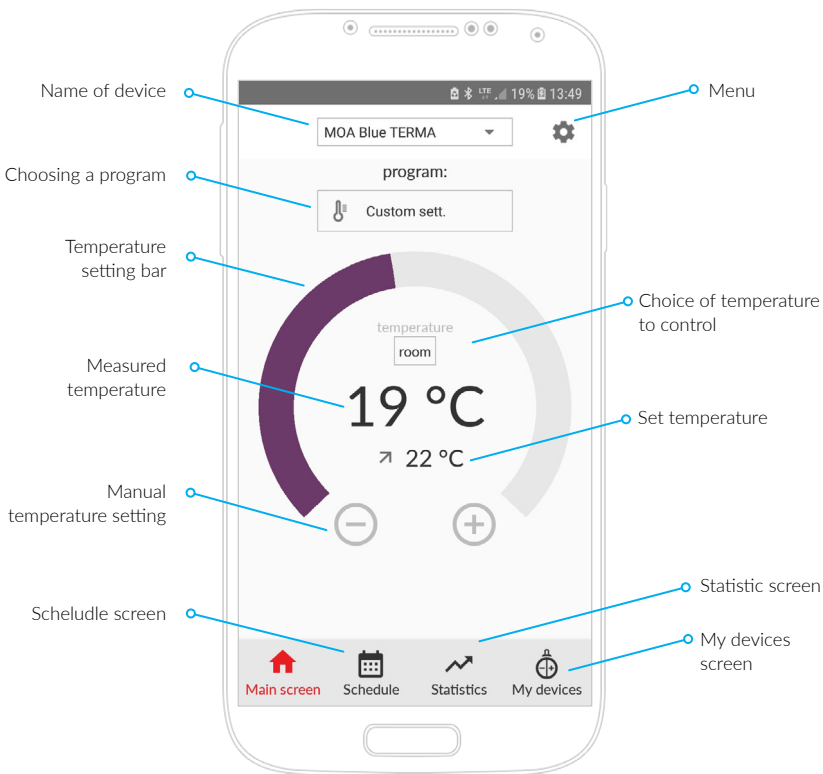

TERMA

SINCE 1990

Blue Line

Index

Main screen	18
My devices	19
Schedule	20
Setting schedule	21
Setting timer	23
Adding a heating element	24

Main screen	25
My devices	26
Schedule	27
Setting schedule	28
Setting timer	30
Adding a heating element	31

Main screen

(active screen)

My devices

(info screen)

Schedule

(active screen)

Setting schedule

(1)

Setting schedule

(2)

Setting timer

Adding a heating element

Main screen

(active screen)

My devices

(info screen)

Schedule

(active screen)

Setting schedule

(1)

Setting schedule

(2)

Adding a heating element

Setting timer