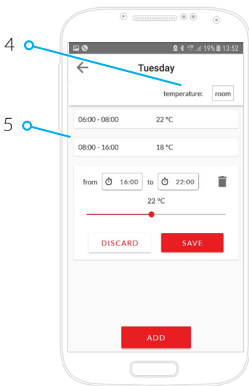

TERMA

SINCE 1990

Blue Line

Index

Main screen	18
My devices	19
Schedule	20
Setting schedule	21
Setting timer	23
Adding a heating element	24

Main screen	25
My devices	26
Schedule	27
Setting schedule	28
Setting timer	30
Adding a heating element	31

Main screen

(active screen)

My devices

(info screen)

Schedule

(active screen)

Setting schedule

(1)

Setting schedule

(2)

Setting timer

Adding a heating element

Main screen

(active screen)

My devices

(info screen)