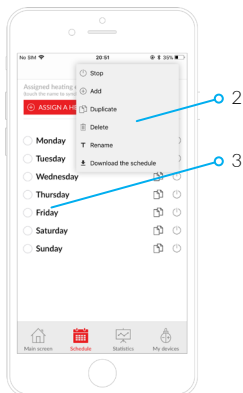

Main screen

(active screen)

My devices

(info screen)

Schedule

(active screen)

Setting schedule

(1)

Setting schedule

(2)

Setting timer

Adding a heating element

Main screen

(active screen)

My devices

(info screen)

Schedule

(active screen)

Setting schedule

(1)

Setting schedule

(2)

Adding a heating element

Setting timer