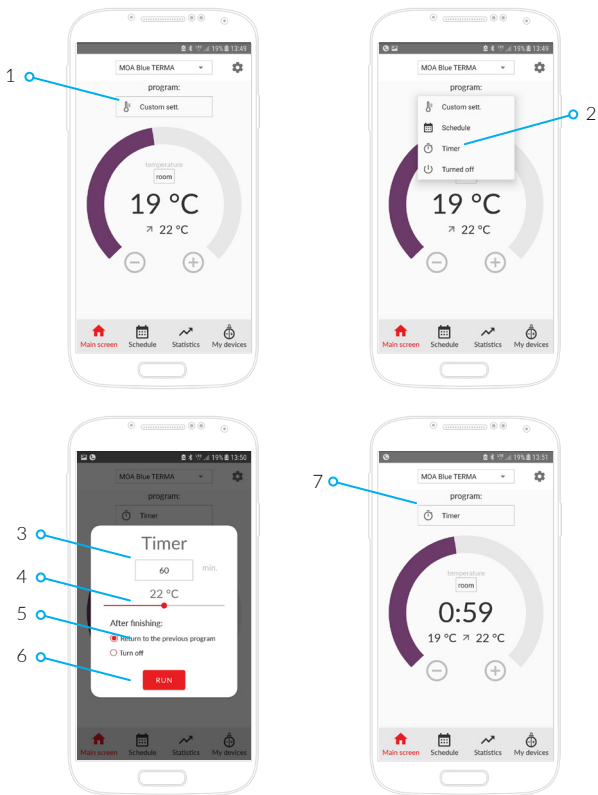

TERMA

SINCE 1990

Blue Line

Index

Main screen	18
My devices	19
Schedule	20
Setting schedule	21
Setting timer	23
Adding a heating element	24

Main screen	25
My devices	26
Schedule	27
Setting schedule	28
Setting timer	30
Adding a heating element	31

Main screen

(active screen)

My devices

(info screen)

Schedule

(active screen)

Setting schedule

(1)

Setting schedule

(2)

Setting timer

Adding a heating element

Main screen

(active screen)

My devices

(info screen)

Schedule

(active screen)

Setting schedule

(1)

Setting schedule

(2)

Adding a heating element

Setting timer