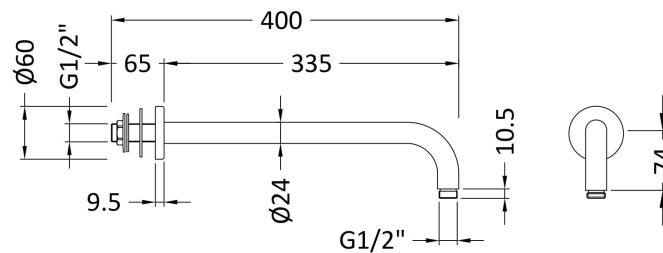

Sales Code: ARM801

Description: W/H Shower Arm

Product Dimensions

Length (mm):	
Width (mm):	60
Height (mm):	85
Depth (mm):	400
Nett Weight (kg):	0.5

Packaging Dimensions

Length (mm):	102
Width (mm):	38
Height (mm):	
Gross Weight (kg):	0.5

Packaging Data

Box Colour:	White Cardboard Box
Box Qty:	1
Label Size:	100 x 50
Label Colour:	White Label
Label Qty:	2

Outer Box Dimensions (If Applicable)

Length (mm):	
Width (mm):	430
Height (mm):	365
Depth (mm):	430
Gross Weight (kg):	19
Barcode:	5056462620268

Product Details

Country of Origin:	China
Fitting Instruction:	No
Product Material:	Brass
Mount Type:	Surface, Wall
Outlet Elbow Supplied:	No
Easy Clean:	Not Applicable
Head Included:	No
Handset Included:	Not Applicable
Body Jets Included:	No
No of Body Jets:	Not Applicable
Operating Pressure (bar):	
Valve/Cartridge Type:	Not Applicable
Flow Rates (L/min): 0.1 bar: N/A 0.5 bar: N/A 1 bar: N/A 2 bar: N/A 3 bar: N/A	
TMV2 Approved:	No Approval No: N/A
TMV3 Approved:	No Approval No: N/A
WRAS Approved:	No Approval No: N/A
Head Function:	Not Applicable
Handset Function:	Not Applicable
Body Jet Info:	Not Applicable
Pipe Size:	Not Applicable
Pipe Centres:	Not Applicable
Colour/Finish:	Brushed Brass
Hose Included:	
No. of Outlets:	1