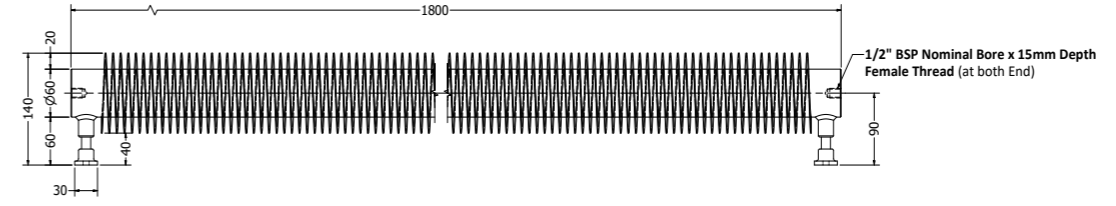

Wall to Pole Centers

FINN1300BM  
GTIN: 5060819136524

Wall to Pole Centers

FINN1500BM  
GTIN: 5060819136623

Wall to Pole Centers

**FINN1600BM**  
GTIN: 5060819136678

Wall to Pole Centers

**FINN1800BM**  
GTIN: 5060819136760