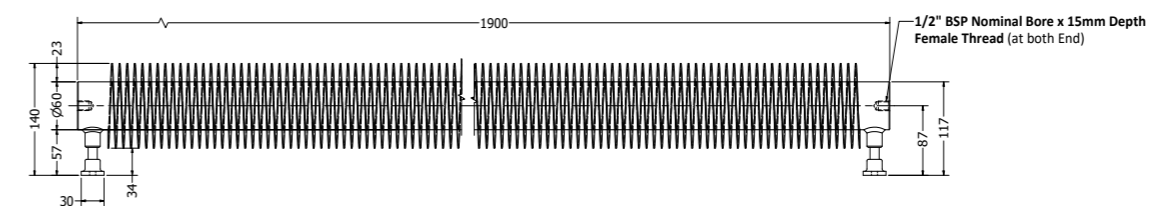

FINN1900BM
GTIN: 5060819136814