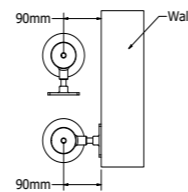

Wall to Pole Centers

FINN1300BM  
GTIN: 5060819136524

Wall to Pole Centers

FINN1500BM  
GTIN: 5060819136623

Wall to Pole Centers

**FINN1600BM**  
GTIN: 5060819136678

Wall to Pole Centers

**FINN1800BM**  
GTIN: 5060819136760

Wall to Pole Centers

**FINN1700BM**  
GTIN: 5060819137248

Wall to Pole Centers

**FINN1900BM**  
GTIN: 5060819136814

FINN2000BM  
 GTIN: 5056678202500

[www.cnmonline.co.uk](http://www.cnmonline.co.uk)

**T:** 01977 663331 **E:** [cnmservice@cnmonline.co.uk](mailto:cnmservice@cnmonline.co.uk)