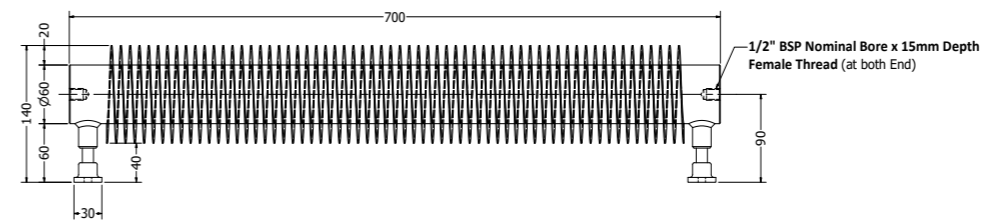

Wall to Pole Centers