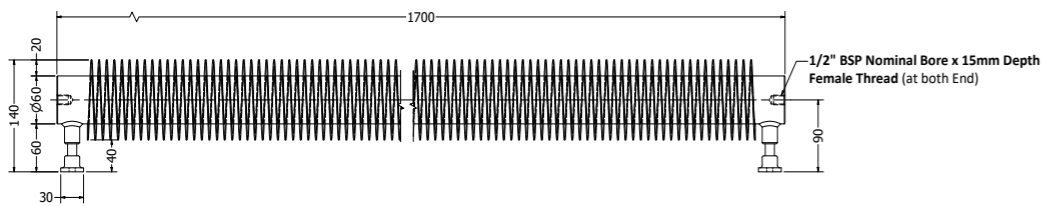

Wall to Pole Centers

FINN1300BM  
GTIN: 5060819136524

Wall to Pole Centers

FINN1500BM  
GTIN: 5060819136623

Wall to Pole Centers

**FINN1600BM**  
GTIN: 5060819136678

Wall to Pole Centers

**FINN1800BM**  
GTIN: 5060819136760