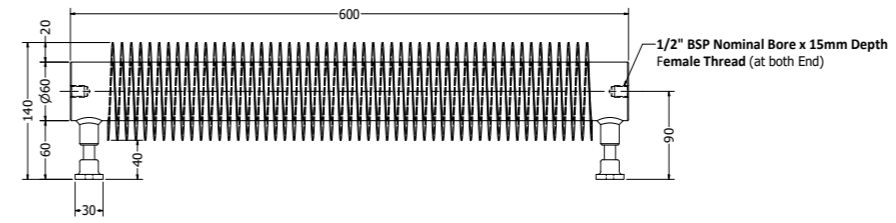

**Unit 2, North Point Business Park, Selby Road,  
Eggborough, North Yorkshire, DN14 0JT**

Wall to Pole Centers

**FINN400BM**  
GTIN: 5056678202494

Wall to Pole Centers

**FINN600BM**  
GTIN: 5060819136913