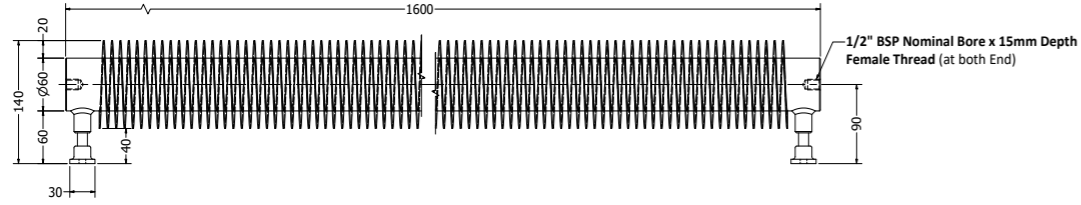

Wall to Pole Centers

FINN1300BM  
GTIN: 5060819136524

Wall to Pole Centers

FINN1500BM  
GTIN: 5060819136623

Wall to Pole Centers

**FINN1600BM**  
GTIN: 5060819136678

Wall to Pole Centers

**FINN1800BM**  
GTIN: 5060819136760