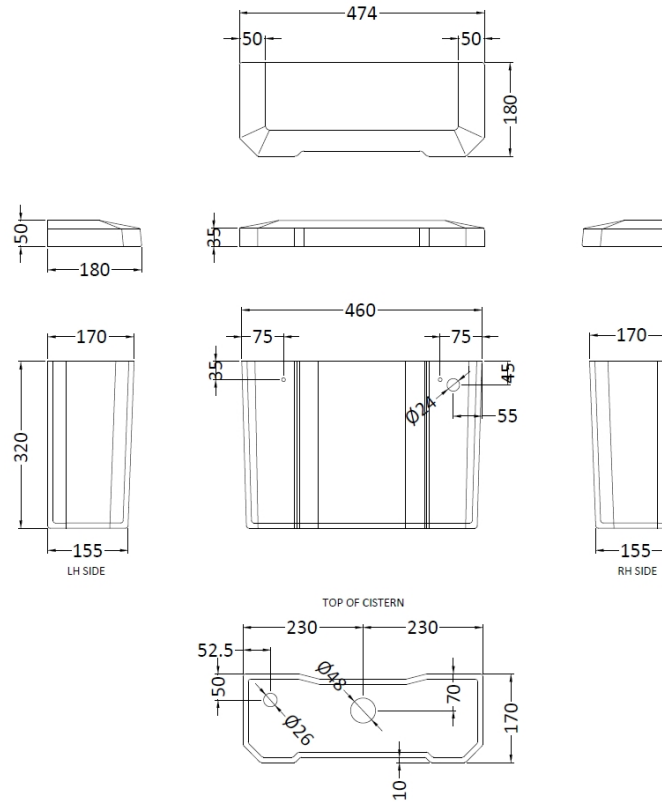

Sales Code: Ccr034

Description: Comfort Low Level Wc & Flush Pipe

Packaging Details

Barcode: 5056211818625

Sales Code: NCS860

Description: Comfort Height High/Low Pan Exc Seat

Product Dimensions

Height (mm):	466
Width (mm):	370
Depth (mm):	515
Nett Weight (kg):	19

Packaging Dimensions

Height (mm):	500
Width (mm):	380
Depth (mm):	515
Gross Weight (kg):	19.6

Packaging Data

Box Colour:	
Box Qty:	
Label Size:	x
Label Colour:	
Label Qty:	

Outer Box Dimensions (If Applicable)

Height (mm):	
Width (mm):	
Depth (mm):	
Gross Weight (kg):	
Barcode:	5055275895573

Product Details

Country of Origin:	China
Fitting Instruction:	No
Certification:	CE: WRAS: N/A WRAS No: N/A
Product Material:	Vitreous China
Fixing Supplied:	No

Sales Code: NCS871B

Description: Low Level Cistern B Ceramic Lever Ftgs

Product Dimensions

Height (mm):	370
Width (mm):	474
Depth (mm):	180
Nett Weight (kg):	14.5

Packaging Dimensions

Height (mm):	205
Width (mm):	485
Depth (mm):	397
Gross Weight (kg):	16.5