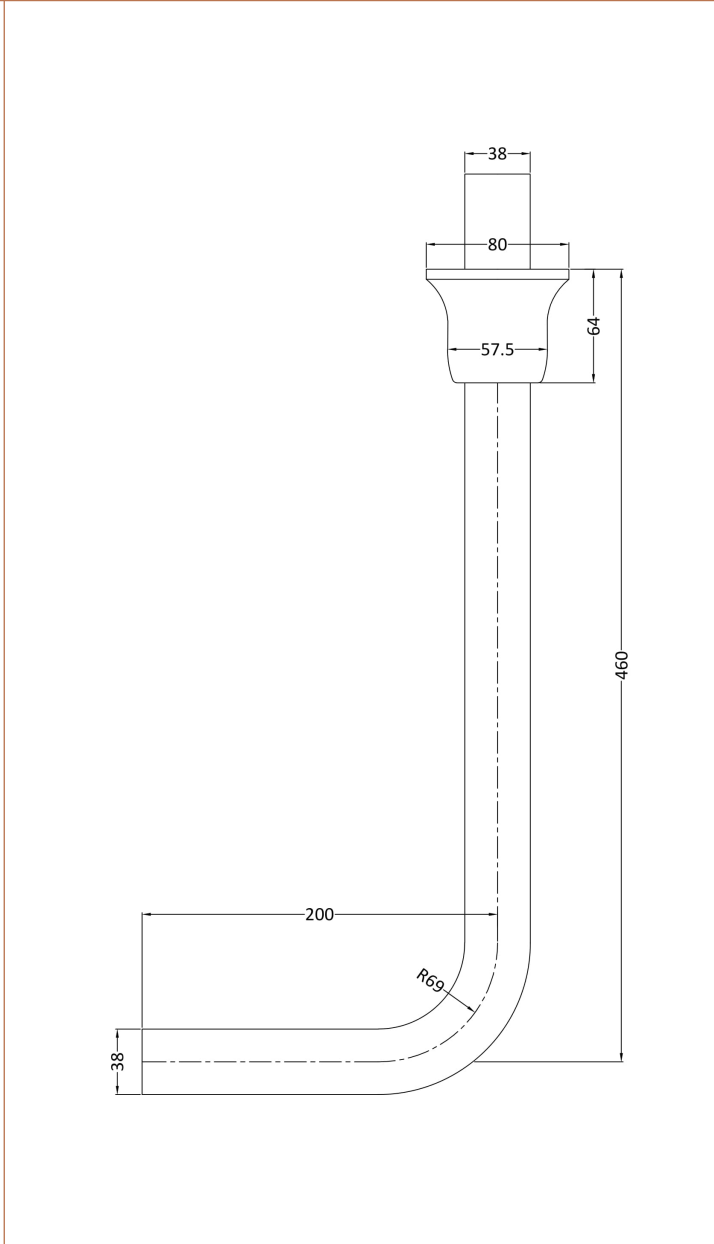

Sales Code: FA302

Description: Low Level Flush Pipe Pack

Product Dimensions

Length (mm):	
Width (mm):	81
Height (mm):	480
Depth (mm):	220
Nett Weight (kg):	0.78

Packaging Dimensions

Height (mm):	540
Width (mm):	200
Depth (mm):	75
Gross Weight (kg):	0.8

Packaging Data

Box Colour:	White Cardboard Box
Box Qty:	1
Label Size:	100 x 50
Label Colour:	White Label
Label Qty:	2

Outer Box Dimensions (If Applicable)

Height (mm):	
Width (mm):	
Length (mm):	
Depth (mm):	
Gross Weight (kg):	6
Barcode:	5055146107613

Product Details

Country of Origin:	China
Fitting Instruction:	No
CE Certification:	N/A
Product Material:	Brass
Heating Element Wattage:	Not Applicable
Colour/Finish:	Chrome
Product Diameter:	38mm
Connection Size:	1 1/2"