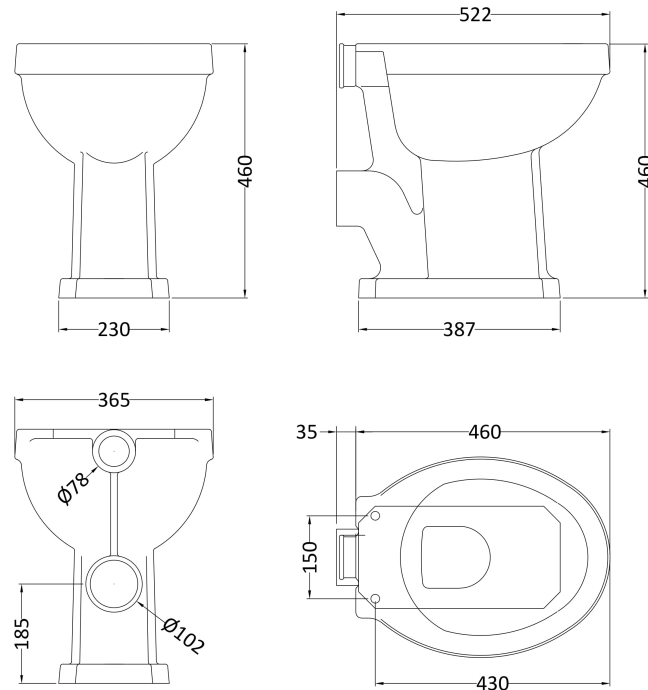

Sales Code: Ccr034

Description: Comfort Low Level Wc & Flush Pipe

Packaging Details

Barcode: 5056211818625

Sales Code: NCS860

Description: Comfort Height High/Low Pan Exc Seat

Product Dimensions

Height (mm):	466
Width (mm):	370
Depth (mm):	515
Nett Weight (kg):	19

Packaging Dimensions

Height (mm):	500
Width (mm):	380
Depth (mm):	515
Gross Weight (kg):	19.6

Packaging Data

Box Colour:	
Box Qty:	
Label Size:	x
Label Colour:	
Label Qty:	

Outer Box Dimensions (If Applicable)

Height (mm):	
Width (mm):	
Depth (mm):	
Gross Weight (kg):	
Barcode:	5055275895573

Product Details

Country of Origin:	China
Fitting Instruction:	No
Certification:	CE: WRAS: N/A WRAS No: N/A
Product Material:	Vitreous China
Fixing Supplied:	No

Sales Code: NCS871B

Description: Low Level Cistern B Ceramic Lever Ftgs

Product Dimensions

Height (mm):	370
Width (mm):	474
Depth (mm):	180
Nett Weight (kg):	14.5

Packaging Dimensions

Height (mm):	205
Width (mm):	485
Depth (mm):	397
Gross Weight (kg):	16.5