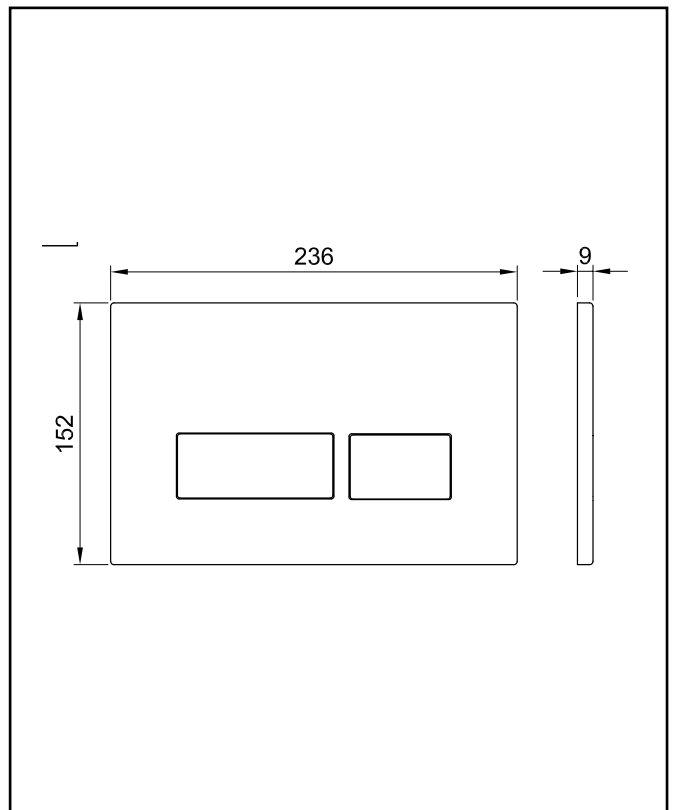

PRODUCT DATA SHEET

Square Button Black

Product Code: WC-BUTTON02

Product Name	WC-BUTTON02
Product Description	Square Button Black
Product Transportation	
Barcode	5060964936338
Country of origin	CN
Commodity code	3922200000
Product Measurements	
Product Weight (KG)	0.192
Product Width (mm)	236
Product Height (mm)	152
Product Depth (mm)	9
Product Length (mm)	0
Primary Packed Measurements	
Packaged Weight	0.071
Packed Length	262
Packed Width	170
Packed Height	45
Packaging Weights	
Card (kg)	0
Paper (g)	0
Wood (kg)	0
Plastic (kg)	0
Compliance DOP	0

General Information	
Construction Material	ABS
Installation type	WC-Frame
Colour / Finish	Black

Dimensions
(measurements in mm)