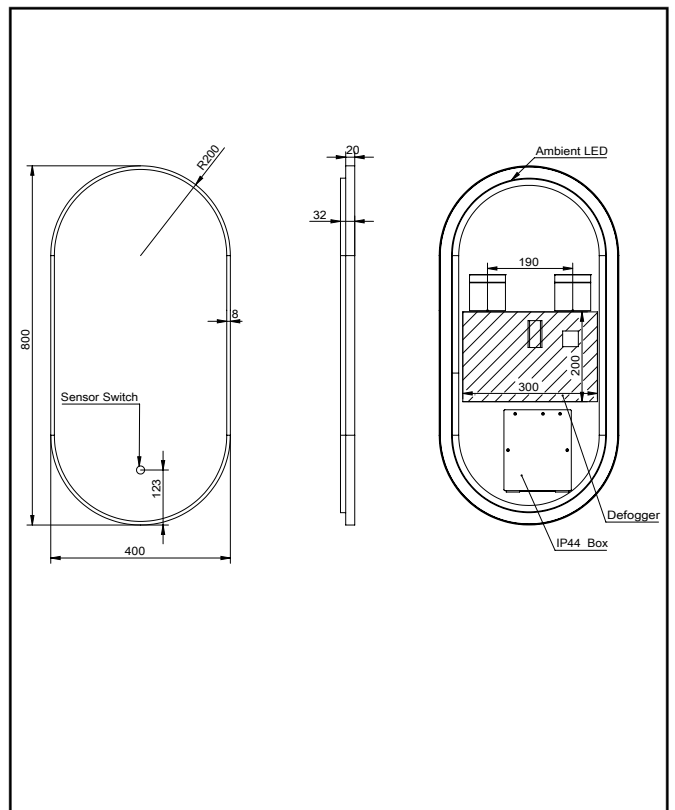

PRODUCT DATA SHEET

Cloakroom LED Tablet Mirror Brushed Brass

Product Code: MIRROR020

Product Name	MIRROR020
Product Description	Cloakroom LED Tablet Mirror Brushed Brass
Product Transportation	
Barcode	5060991252470
Country of origin	CHINA
Commodity code	7009910000
Product Measurements	
Product Weight (KG)	5
Product Width (mm)	400
Product Height (mm)	800
Product Depth (mm)	32
Primary Packed Measurements	
Packaged Weight	7
Packed Length	
Packed Width	
Packed Height	

General Information	
Construction Material	Copper Free Mirror / Aluminium
Installation type	Wall Mounted
Colour / Finish	Brushed Brass
Mirror Attributes	
Bulb Watts	30
Bulb Type	LED
Voltage	230
Switch Type	Infrared
Shaving Socket	No
Demister	Yes
Clock	No
Hang Type	Portrait
Light Colour	COOL/WARM WHITE
Lumens	1140
Light Temperature	2700-6500K
Dimmable	Yes
Energy Rating	F
Internal Shelves	NO
Down Light	NO
Bluetooth Speaker	NO
IP Rating	IP44

Dimensions
(Measurements in mm)

LIFETIME GUARANTEE

We are confident in our products and we want our customer to be, we proudly give a lifetime guarantee on our taps and showers, further details can be found on our website.