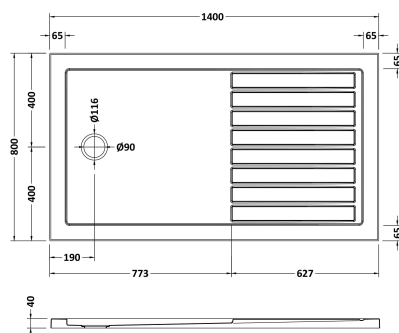

### Product Dimensions

Length (mm):	1400
Width (mm):	800
Height (mm):	40
Nett Weight (kg):	49.6

### Packaging Dimensions

Length (mm):	1440
Width (mm):	840
Height (mm):	80
Gross Weight (kg):	49.62

### Packaging Data

Box Colour:	Shrinkwrap & Polystyrene
Box Qty:	1
Label Size:	100 x 50
Label Colour:	White Label
Label Qty:	2

### Outer Box Dimensions (If Applicable)

Length (mm):	
Width (mm):	
Height (mm):	
Gross Weight (kg):	
Barcode:	5056211855392