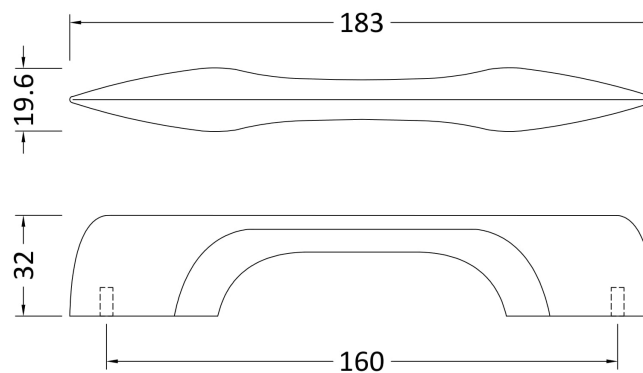

**Sales Code:** H205

**Description:** D Shaped Handle 160mm

**Product Dimensions**

Length (mm):	
Width (mm):	183
Height (mm):	20
Depth (mm):	32
Nett Weight (kg):	0.18

**Packaging Dimensions**

Height (mm):	30
Width (mm):	20
Depth (mm):	31
Gross Weight (kg):	0.18

**Packaging Data**

Box Colour:	Polybagged
Box Qty:	1
Label Size:	100 x 50
Label Colour:	White Label
Label Qty:	1

**Outer Box Dimensions (If Applicable)**

Height (mm):	
Width (mm):	
Length (mm):	
Depth (mm):	
Gross Weight (kg):	
Barcode:	5056211899884

**Product Details**

Country of Origin:	Turkey
Fitting Instruction:	No
CE & UKCA:	N/A
Product Material:	Zamac
Heating Element Wattage:	Not Applicable
Colour/Finish:	Black
Product Diameter:	20 mm
Connection Size:	160mm Centres