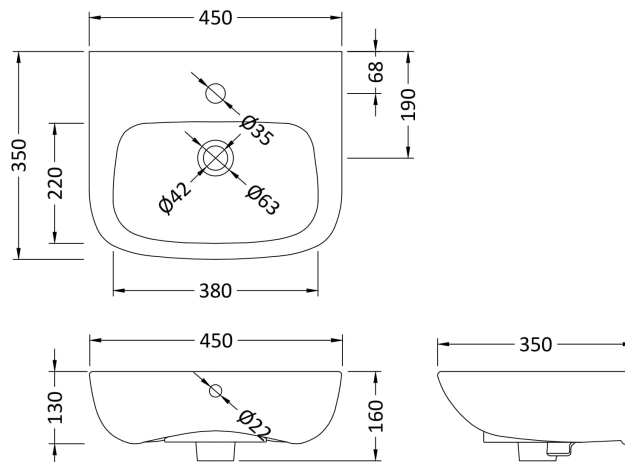

Sales Code: Cpc023

Description: Ambrose 450mm Basin & Semi Pedestal

Packaging Details

Barcode: 5055275867549

Sales Code: NCB502

Description: 450mm Basin 1Th

Product Dimensions

Height (mm):	160
Width (mm):	450
Depth (mm):	350
Nett Weight (kg):	10.7

Packaging Dimensions

Height (mm):	195
Width (mm):	460
Depth (mm):	415
Gross Weight (kg):	10.9

Packaging Data

Box Colour:	Brown Cardboard Box - Printed
Box Qty:	1
Label Size:	100 x 50
Label Colour:	White Label
Label Qty:	2

Outer Box Dimensions (If Applicable)

Height (mm):	
Width (mm):	
Depth (mm):	
Gross Weight (kg):	
Barcode:	5055369063239

Product Details

Country of Origin:	Turkey
Fitting Instruction:	No
Certification:	CE: Yes WRAS: N/A WRAS No: N/A
Product Material:	Vitreous China
Fixing Supplied:	No

Sales Code: NCU807

Description: Semi Pedestal

Product Dimensions

Height (mm):	280
Width (mm):	190
Depth (mm):	280
Nett Weight (kg):	6.4

Packaging Dimensions

Height (mm):	300
Width (mm):	210
Depth (mm):	295
Gross Weight (kg):	6.6