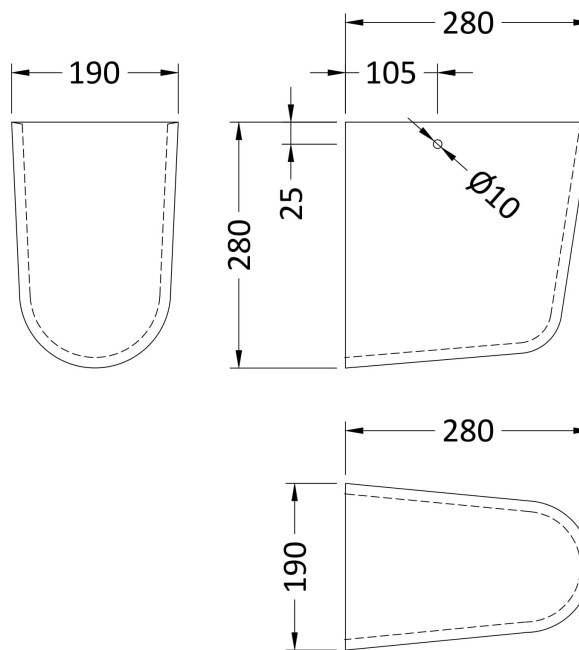

Sales Code: Cpc023

Description: Ambrose 450mm Basin & Semi Pedestal

Packaging Details

Barcode: 5055275867549

Sales Code: NCB502

Description: 450mm Basin 1Th

Product Dimensions

Height (mm):	160
Width (mm):	450
Depth (mm):	350
Nett Weight (kg):	10.7

Packaging Dimensions

Height (mm):	195
Width (mm):	460
Depth (mm):	415
Gross Weight (kg):	10.9

Packaging Data

Box Colour:	Brown Cardboard Box - Printed
Box Qty:	1
Label Size:	100 x 50
Label Colour:	White Label
Label Qty:	2

Outer Box Dimensions (If Applicable)

Height (mm):	
Width (mm):	
Depth (mm):	
Gross Weight (kg):	
Barcode:	5055369063239

Product Details

Country of Origin:	Turkey
Fitting Instruction:	No
Certification:	CE: Yes WRAS: N/A WRAS No: N/A
Product Material:	Vitreous China
Fixing Supplied:	No

Sales Code: NCU807

Description: Semi Pedestal

Product Dimensions

Height (mm):	280
Width (mm):	190
Depth (mm):	280
Nett Weight (kg):	6.4

Packaging Dimensions

Height (mm):	300
Width (mm):	210
Depth (mm):	295
Gross Weight (kg):	6.6