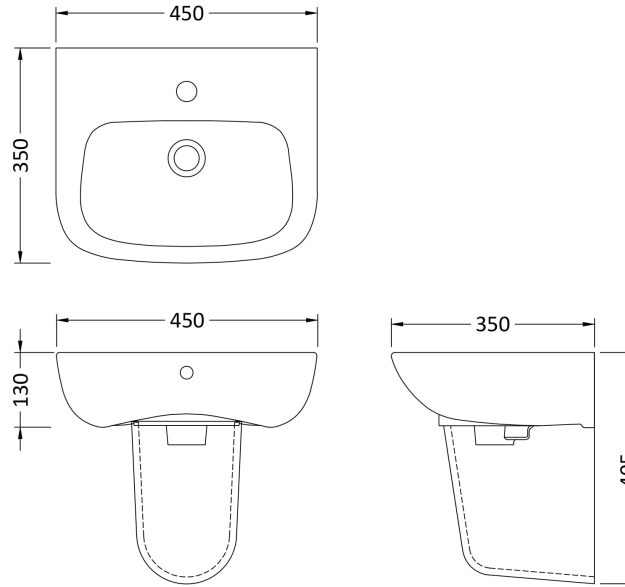

Sales Code: Cpc023

Description: Ambrose 450mm Basin & Semi Pedestal

Packaging Details

Barcode: 5055275867549

Sales Code: NCB502

Description: 450mm Basin 1Th

Product Dimensions

Height (mm):	160
Width (mm):	450
Depth (mm):	350
Nett Weight (kg):	10.7

Packaging Dimensions

Height (mm):	195
Width (mm):	460
Depth (mm):	415
Gross Weight (kg):	10.9

Packaging Data

Box Colour:	Brown Cardboard Box - Printed
Box Qty:	1
Label Size:	100 x 50
Label Colour:	White Label
Label Qty:	2

Outer Box Dimensions (If Applicable)

Height (mm):	
Width (mm):	
Depth (mm):	
Gross Weight (kg):	
Barcode:	5055369063239

Product Details

Country of Origin:	Turkey
Fitting Instruction:	No
Certification:	CE: Yes WRAS: N/A WRAS No: N/A
Product Material:	Vitreous China
Fixing Supplied:	No

Sales Code: NCU807

Description: Semi Pedestal

Product Dimensions

Height (mm):	280
Width (mm):	190
Depth (mm):	280
Nett Weight (kg):	6.4

Packaging Dimensions

Height (mm):	300
Width (mm):	210
Depth (mm):	295
Gross Weight (kg):	6.6