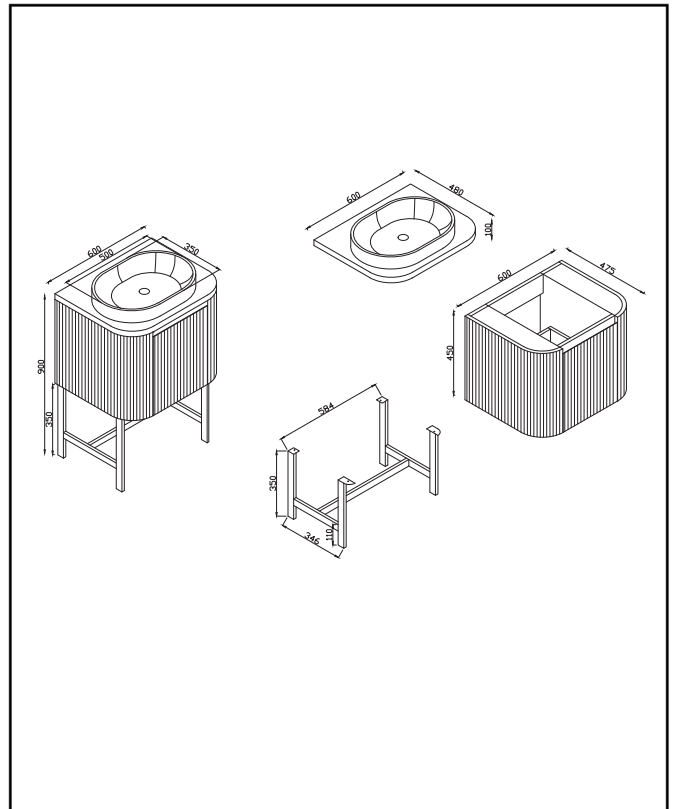

PRODUCT DATA SHEET

Linea 600 Unit Matte Black

Product Code: LINEA-600-BLACK

Product Name	LINEA-600-BLACK
Product Description	Linea 600 Unit Matte Black
Product Transportation	
Barcode	5060991253699
Country of origin	China
Commodity code	9403609000
Product Measurements	
Product Weight (KG)	29.10
Product Width (mm)	590
Product Height (mm)	450
Product Depth (mm)	475
Primary Packed Measurements	
Packaged Weight	30.60
Packed Length	620
Packed Width	510
Packed Height	480

General Information	
Construction Material	MFC & MDF
Installation type	Wall Mounted
Colour / Finish	Matte Black
Furniture Attributes	
Supplied Fully Assembled	Yes
Number Of Drawers	1
Number Of Doors	0
Soft Close Doors / Drawers	Yes
Moisture resistant	Yes
Internal Shelves	0
Door Opening Width (mm)	0
Draw Opening Distance (mm)	300
Recommended Concealed Cistern	0
False Draws	No
Number of False Draws	No
Can the door be swapped over to open the opposite way	N/a
Which side is the door hinge located	N/a
Compatible Furniture Part Code	Linea
Compatible Basin Part Code	LINEA-600-BASIN
Handles	
Handle Style	Recessed cut out
Handle Finish	Natural
Handle Material	N/a
Number of Handles	1

Dimensions
(Measurements in mm)