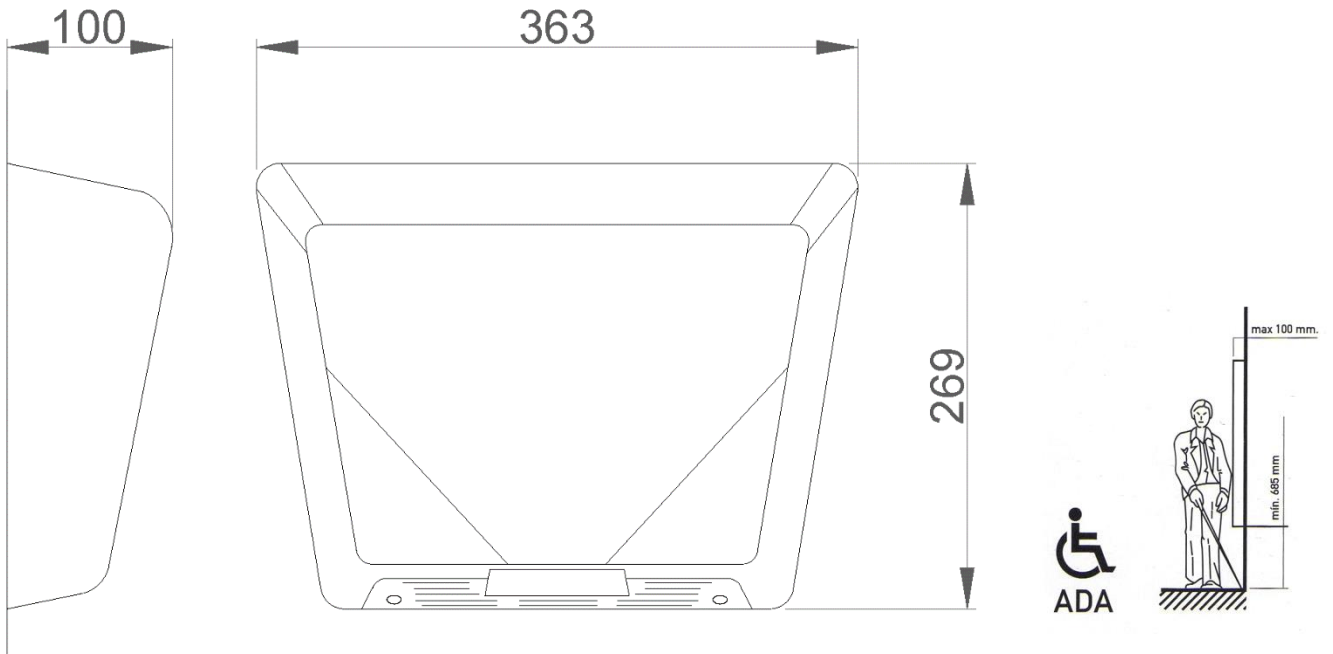

**TECHNICAL DATA**

- Housing made of one piece satin finish of AISI 304 stainless steel (e=1,2 mm).
- Electronic infrared sensor that stops the hand dryer when the hands leave the activate range.
- Air temperature (environment 20°C): 39°C to 10 cm.
- Motor of universal type without brushes (does not require maintenance).
- Motor speed: 8300 r.p.m.
- Air speed: 90 km/h.
- Total power: 2350 W.
- Motor power: 250 W.
- Voltage/Frequency: 220-240 - 50/60 Hz.
- Electric insulation: Class I.
- Distance to the sensor: 5-20 cm (with possibility of regulation).
- Maximum consumption of 9,56 A.
- Noise level at 2 meters: 69 dBA.
- Protection index: IPX1.
- Dimensions: 269 height x 363 width x 100 depth (mm).
- Net weight: 4 kg.
- Function: place your hands under the appliance. The hand dryer will start automatically and it continues working while the hands are within the active range. The device switches off after a few seconds of removal.
- Cleaning: we recommend cleaning with a cotton cloth slightly moistened with a soap solution. Then dry it.
- Estimated drying time: 33 seconds.

**SUGGESTED TEXT FOR PRESCRIPTION**

NOFER hand dryer, with AISI 304 stainless steel housing satin finish, hot air operated with electronic sensor, 2350 W power and temperature of 39°C. Motor speed 8300 r.p.m. Dimensions: 269 height x 363 width x 100 depth (mm).

**01451.W**

**01600.B**

**01600.W**

**TECHNICAL DRAWING**

DIMENSIONS IN mm

NOFER S.L.  
 Avenida de la fama, 118  
 08940 · Cornellà de Llobregat (Barcelona)  
 Tel +34 934 742 423 · Fax +34 934 743 548  
 nofer@nofer.com · www.nofer.com