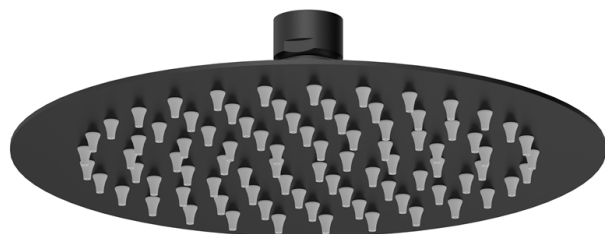

Sales Code: A4082

Description: Round Fixed Head 200mm Diameter

Product Dimensions

Length (mm):	
Width (mm):	200
Height (mm):	56
Depth (mm):	200
Nett Weight (kg):	0.92

Packaging Dimensions

Length (mm):	210
Width (mm):	100
Height (mm):	
Gross Weight (kg):	0.92

Packaging Data

Box Colour:	White Cardboard Box
Box Qty:	1
Label Size:	100 x 50
Label Colour:	White Label
Label Qty:	2

Outer Box Dimensions (If Applicable)

Length (mm):	
Width (mm):	500
Height (mm):	430
Depth (mm):	230
Gross Weight (kg):	9
Barcode:	5056462620251

Product Details

Country of Origin:	China
Fitting Instruction:	No
Product Material:	Stainless Steel
Mount Type:	Wall, Surface
Outlet Elbow Supplied:	No
Easy Clean:	Not Applicable
Head Included:	Yes
Handset Included:	No
Body Jets Included:	Not Applicable
No of Body Jets:	Not Applicable
Operating Pressure (bar):	0.5
Valve/Cartridge Type:	Not Applicable
Flow Rates (L/min):	0.1 bar: N/A 0.5 bar: N/A 1 bar: N/A 2 bar: N/A 3 bar: N/A
TMV2 Approved:	No Approval No: N/A
TMV3 Approved:	No Approval No: N/A
WRAS Approved:	No Approval No: N/A
Head Function:	Single
Handset Function:	Not Applicable
Body Jet Info:	Not Applicable
Pipe Size:	Not Applicable
Pipe Centres:	N/A
Colour/Finish:	Matt Black
Hose Included:	Not Applicable
No. of Outlets:	N/A