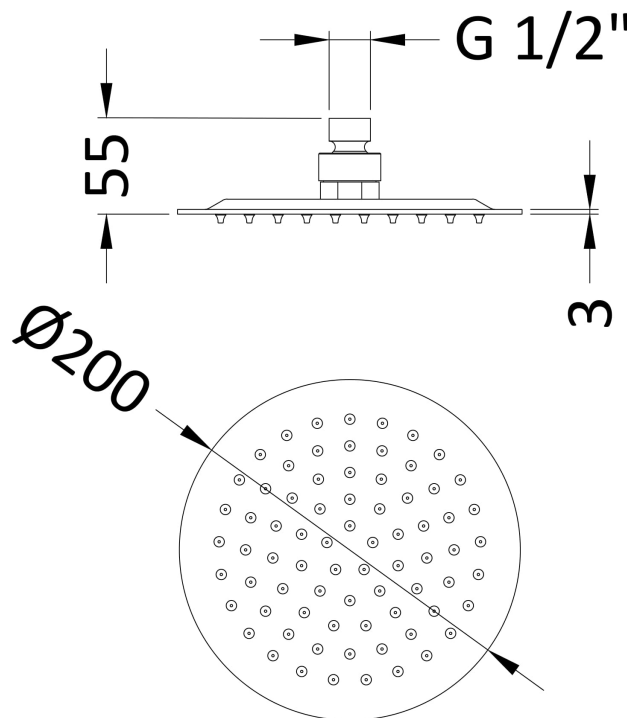

Sales Code: A4082

Description: Round Fixed Head 200mm Diameter

Product Dimensions

Length (mm):	
Width (mm):	200
Height (mm):	56
Depth (mm):	200
Nett Weight (kg):	0.92

Packaging Dimensions

Length (mm):	210
Width (mm):	100
Height (mm):	
Gross Weight (kg):	0.92

Packaging Data

Box Colour:	White Cardboard Box
Box Qty:	1
Label Size:	100 x 50
Label Colour:	White Label
Label Qty:	2

Outer Box Dimensions (If Applicable)

Length (mm):	
Width (mm):	500
Height (mm):	430
Depth (mm):	230
Gross Weight (kg):	9
Barcode:	5056462620251

Product Details

Country of Origin:	China
Fitting Instruction:	No
Product Material:	Stainless Steel
Mount Type:	Wall, Surface
Outlet Elbow Supplied:	No
Easy Clean:	Not Applicable
Head Included:	Yes
Handset Included:	No
Body Jets Included:	Not Applicable
No of Body Jets:	Not Applicable
Operating Pressure (bar):	0.5
Valve/Cartridge Type:	Not Applicable
Flow Rates (L/min):	0.1 bar: N/A 0.5 bar: N/A 1 bar: N/A 2 bar: N/A 3 bar: N/A
TMV2 Approved:	No Approval No: N/A
TMV3 Approved:	No Approval No: N/A
WRAS Approved:	No Approval No: N/A
Head Function:	Single
Handset Function:	Not Applicable
Body Jet Info:	Not Applicable
Pipe Size:	Not Applicable
Pipe Centres:	N/A
Colour/Finish:	Matt Black
Hose Included:	Not Applicable
No. of Outlets:	N/A