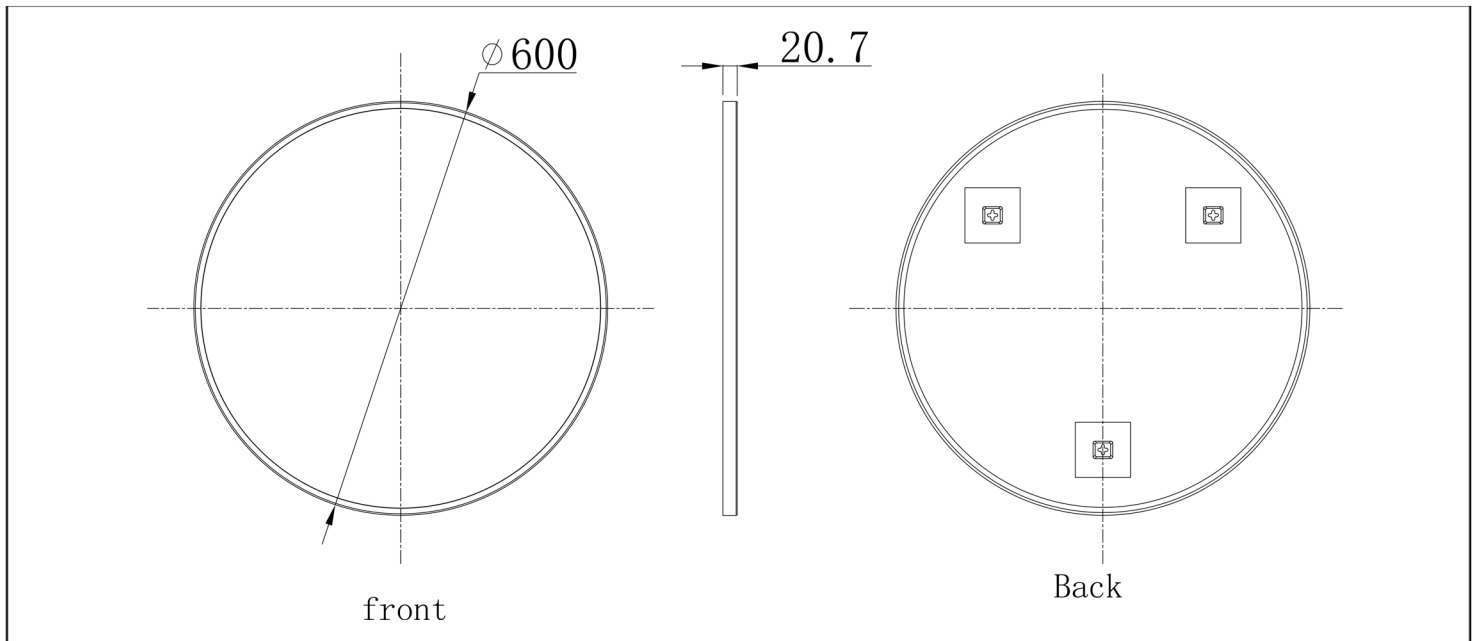

# Technical Data Sheet

Product range: VOS

Product code: 28M60WLMB

Finishes Available: Matt Black

Code	Size	Switch	Demister	Colour Change	Shaver Socket	Orientation
28M68WLMB	$\varnothing$ : 600mm	N/A	N/A	N/A	N/A	Hung Portrait