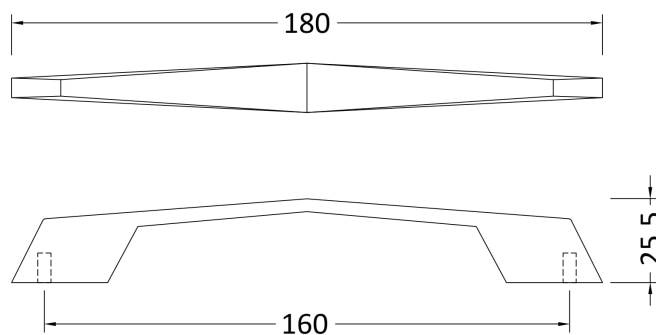

Sales Code: H103

Description: D Shaped Handle 160mm

Product Dimensions

Length (mm):	
Width (mm):	180
Height (mm):	14
Depth (mm):	30
Nett Weight (kg):	0.11

Packaging Dimensions

Height (mm):	30
Width (mm):	20
Depth (mm):	31
Gross Weight (kg):	0.11

Packaging Data

Box Colour:	Polybagged
Box Qty:	1
Label Size:	100 x 50
Label Colour:	White Label
Label Qty:	1

Outer Box Dimensions (If Applicable)

Height (mm):	
Width (mm):	
Length (mm):	
Depth (mm):	
Gross Weight (kg):	
Barcode:	5056211899938

Product Details

Country of Origin:	Turkey
Fitting Instruction:	No
CE & UKCA:	N/A
Product Material:	Zamac
Heating Element Wattage:	Not Applicable
Colour/Finish:	Chrome
Product Diameter:	14 mm
Connection Size:	160mm Centres