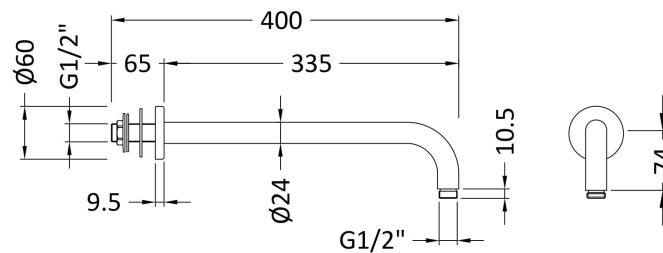

Sales Code: ARM401

Description: W/H Shower Arm

Product Dimensions

Length (mm):	
Width (mm):	60
Height (mm):	85
Depth (mm):	400
Nett Weight (kg):	0.5

Packaging Dimensions

Length (mm):	102
Width (mm):	38
Height (mm):	
Gross Weight (kg):	0.5

Packaging Data

Box Colour:	White Cardboard Box
Box Qty:	1
Label Size:	100 x 50
Label Colour:	White Label
Label Qty:	2

Outer Box Dimensions (If Applicable)

Length (mm):	
Width (mm):	430
Height (mm):	365
Depth (mm):	430
Gross Weight (kg):	19
Barcode:	5056462620275

Product Details

Country of Origin:	China
Fitting Instruction:	No
Product Material:	Brass
Mount Type:	Surface, Wall
Outlet Elbow Supplied:	No
Easy Clean:	Not Applicable
Head Included:	No
Handset Included:	Not Applicable
Body Jets Included:	No
No of Body Jets:	Not Applicable
Operating Pressure (bar):	
Valve/Cartridge Type:	Not Applicable
Flow Rates (L/min):	0.1 bar: N/A 0.5 bar: N/A 1 bar: N/A 2 bar: N/A 3 bar: N/A
TMV2 Approved:	No Approval No: N/A
TMV3 Approved:	No Approval No: N/A
WRAS Approved:	No Approval No: N/A
Head Function:	Not Applicable
Handset Function:	Not Applicable
Body Jet Info:	Not Applicable
Pipe Size:	Not Applicable
Pipe Centres:	Not Applicable
Colour/Finish:	Matt Black
Hose Included:	
No. of Outlets:	1