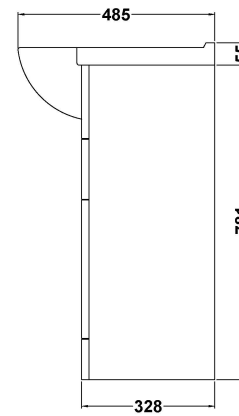

Sales Code: VTY750

Description: High Gloss White 750 Basin Unit

Packaging Details

Barcode: 5055146168621