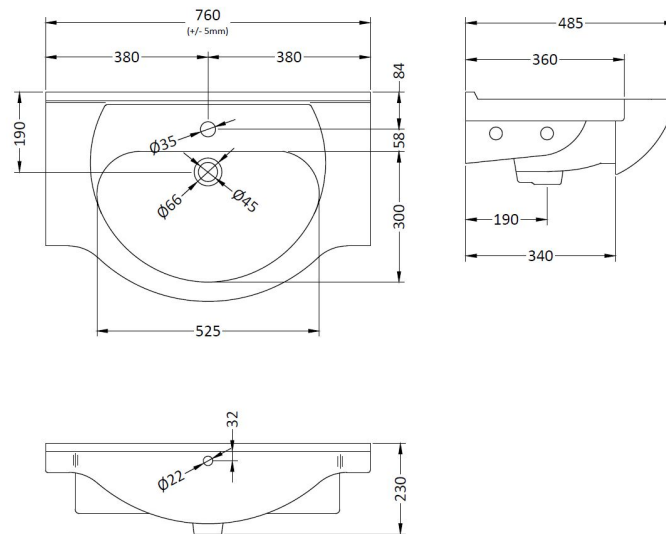

### Product Dimensions

Height (mm):	230
Width (mm):	760
Depth (mm):	485
Nett Weight (kg):	20.8

### Packaging Dimensions

Height (mm):	535
Width (mm):	780
Depth (mm):	240
Gross Weight (kg):	21.43

### Product Dimensions

Height (mm):	781
Width (mm):	620
Depth (mm):	298
Nett Weight (kg):	28.9

### Packaging Dimensions

Height (mm):	355
Width (mm):	745
Depth (mm):	815
Gross Weight (kg):	28.9