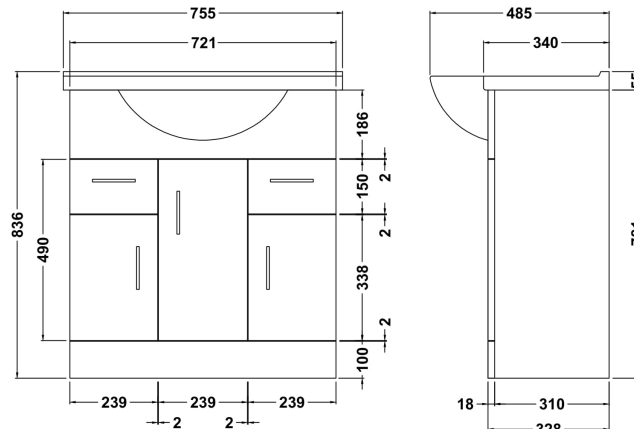

### Product Dimensions

Height (mm):	230
Width (mm):	760
Depth (mm):	485
Nett Weight (kg):	20.8

### Packaging Dimensions

Height (mm):	535
Width (mm):	780
Depth (mm):	240
Gross Weight (kg):	21.43

### Outer Box Dimensions (If Applicable)

Height (mm):	
Width (mm):	
Depth (mm):	
Gross Weight (kg):	
Barcode:	5055146172901

### Product Dimensions

Height (mm):	781
Width (mm):	620
Depth (mm):	298
Nett Weight (kg):	28.9