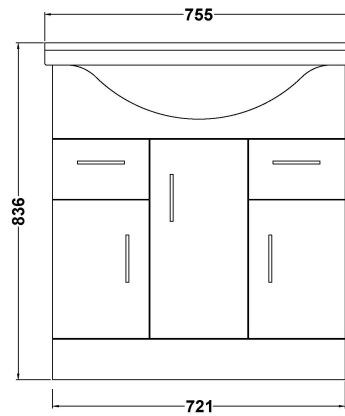

Sales Code: VTY750

Description: High Gloss White 750 Basin Unit

Packaging Details

Barcode: 5055146168621