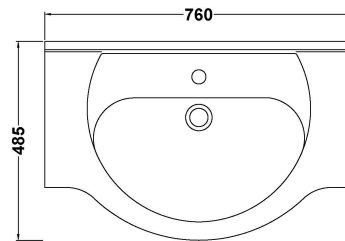

Sales Code: VTY750

Description: High Gloss White 750 Basin Unit

Packaging Details

Barcode: 5055146168621