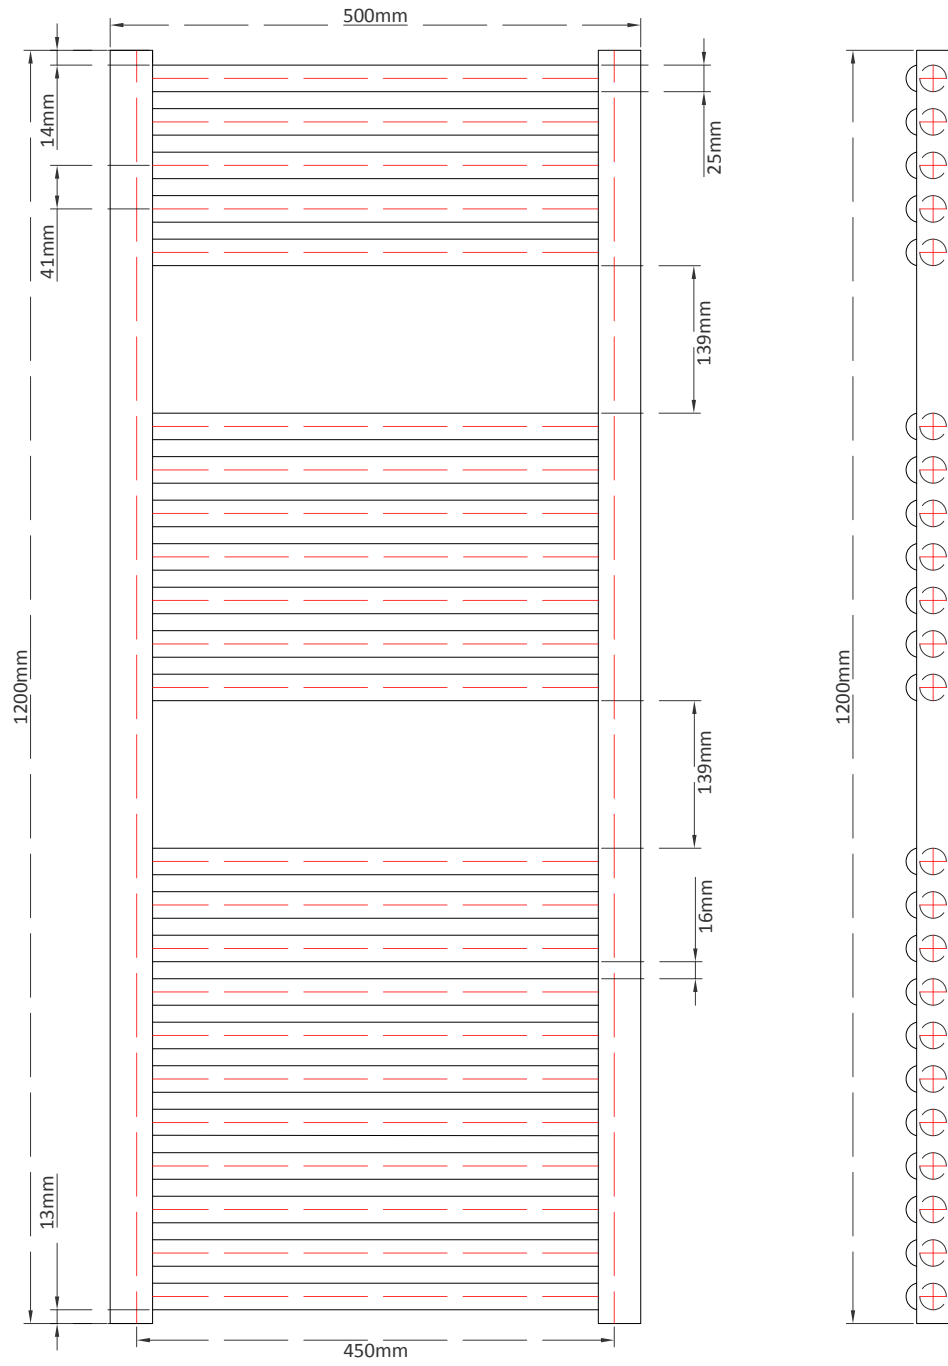

1200 Chrome Curved

Proprietary and Confidential

The information contained in this drawing is the sole property of Prestige Radiators Ltd.
Any reproduction in part or as a whole without the written permission of Prestige Radiators Ltd is prohibited.

Prestige Radiators Ltd - Unit 2, North Point Business Park, Eggborough, North Yorks, DN14
0JT - 0800 083 0373 - www.cnmonline.co.uk - www.prestigewashrooms.co.uk

5