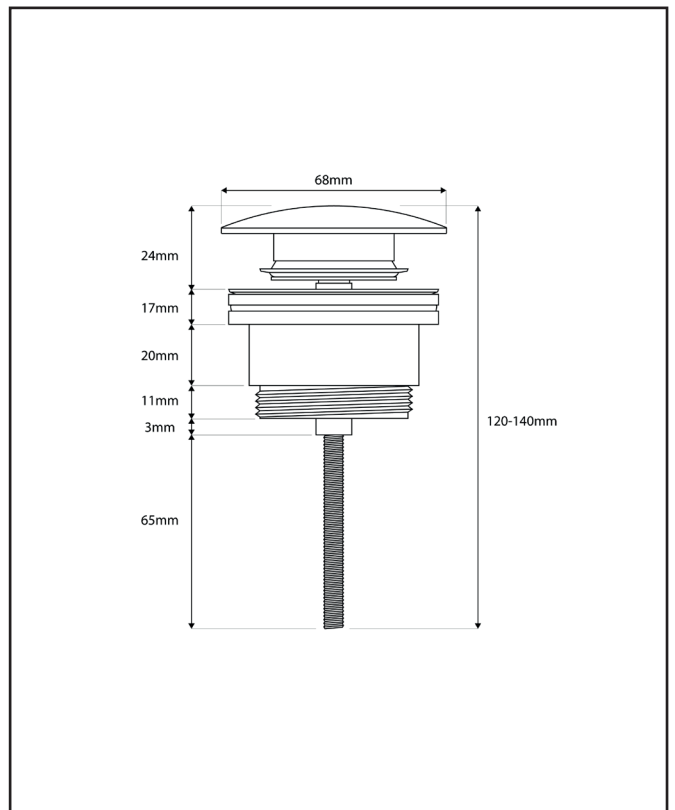

## Universal Waste Matt Black

Product Code: WASTE107BL

Product Name	WASTE107BL
Product Description	Universal Basin Waste Matt Black
Product Transportation	
Barcode	5060766124377
Country of origin	CH
Commodity code	8481809000
Product Measurements	
Product Weight (KG)	2.57
Product Width (mm)	68
Product Height (mm)	120 - 140
Product Depth (mm)	68
Product Length (mm)	0
Primary Packed Measurements	
Packaged Weight	2.99
Packed Length	140
Packed Width	70
Packed Height	70
Packaging Weights	
Card (kg)	0.1
Paper (kg)	6
Wood (kg)	n/a
Plastic (kg)	0.005
Compliance DOP	N/a

General Information	
Construction Material	Stainless steel 304 alloy & Brass
Installation type	Basin Waste
Colour / Finish	Matt Black
Waste Attributes	
Type	Universal
Slotted or Unslotted	Both
Connection	1" 1/6
Function	Basin waste
Length of Overflow Hose (mm)	N/a
Trap Attributes	
Inner Pipe Length (mm)	0
Outer Pipe Length (mm)	0
Connection type	0

**Dimensions**  
(measurements in mm)