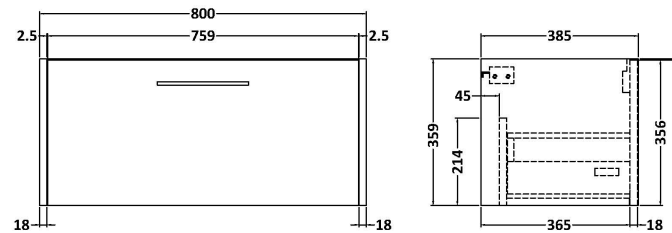

Sales Code: NPF2225

Description: 800 W/H 1-Drawer Unit (385 Deep)

Product Dimensions

Height (mm):	359
Width (mm):	800
Depth (mm):	385
Nett Weight (kg):	17.5

Packaging Dimensions

Height (mm):	380
Width (mm):	820
Depth (mm):	405
Gross Weight (kg):	18

Packaging Data

Box Colour:	Brown Cardboard Box
Box Qty:	1
Label Size:	50 x 100
Label Colour:	White Label
Label Qty:	2

Outer Box Dimensions (If Applicable)

Height (mm):	
Width (mm):	
Depth (mm):	
Gross Weight (kg):	
Barcode:	5056462657196

Product Details

Country of Origin:	United Kingdom
Fitting Instruction:	No
CE & UKCA:	
FSC Certified Materials:	Yes
Colour:	Graphite Grey Woodgrain
Construction Method:	Cam & Wood Dowel
Construction Type:	Rigid
Cabinet Finish:	MFC Textured Woodgrain
Fascia Finish:	MFC Textured Woodgrain
Cabinet Thickness (mm):	18
Fascia Thickness (mm):	18
Drawer Included:	Yes
Drawer Type:	80mm High Metal S/C Inc Galler
No of Shelves:	0
Hinge Type:	Not Applicable
Hinge Included:	No
Adjustable Legs:	No, Not Required
Fixings Included:	Yes
Handle Style:	Modern
Waste Shroud:	Yes
Handle Included:	Yes, Supplied
Handle Type:	D-Shape