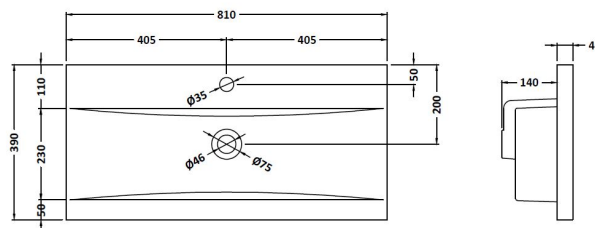

Packaging Dimensions

Height (mm):	380
Width (mm):	820
Depth (mm):	405
Gross Weight (kg):	18

Packaging Data

Box Colour:	Brown Cardboard Box
Box Qty:	1
Label Size:	50 x 100
Label Colour:	White Label
Label Qty:	2

Outer Box Dimensions (If Applicable)

Height (mm):	
Width (mm):	
Depth (mm):	
Gross Weight (kg):	
Barcode:	5056462657196

Product Details

Country of Origin:	United Kingdom
Fitting Instruction:	No
CE & UKCA:	
FSC Certified Materials:	Yes
Colour:	Graphite Grey Woodgrain
Construction Method:	Cam & Wood Dowel
Construction Type:	Rigid
Cabinet Finish:	MFC Textured Woodgrain
Fascia Finish:	MFC Textured Woodgrain
Cabinet Thickness (mm):	18
Fascia Thickness (mm):	18
Drawer Included:	Yes
Drawer Type:	80mm High Metal S/C Inc Galler
No of Shelves:	0
Hinge Type:	Not Applicable
Hinge Included:	No
Adjustable Legs:	No, Not Required
Fixings Included:	Yes
Handle Style:	Modern
Waste Shroud:	Yes
Handle Included:	Yes, Supplied
Handle Type:	D-Shape

Sales Code: NVM015

Description: 800 Mid Edged Basin 1 Th

Product Dimensions

Height (mm):	180
Width (mm):	810
Depth (mm):	390
Nett Weight (kg):	15

Packaging Dimensions

Height (mm):	210
Width (mm):	410
Depth (mm):	830
Gross Weight (kg):	15

Packaging Data

Box Colour:	Brown Cardboard Box
Box Qty:	1
Label Size:	100 x 50
Label Colour:	White Label
Label Qty:	2

Outer Box Dimensions (If Applicable)

Height (mm):	
Width (mm):	
Depth (mm):	
Gross Weight (kg):	
Barcode:	5055369043422