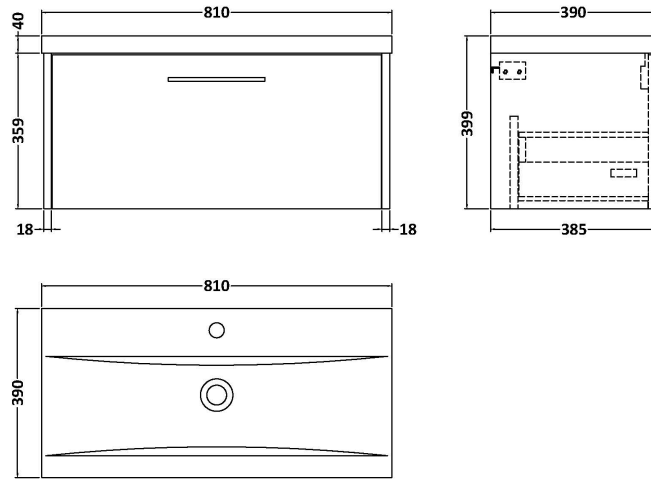

Sales Code: JNU2225A

Description: 800 Wh Single Drawer Vanity & Basin 1

Packaging Details

Barcode: 5056462672564