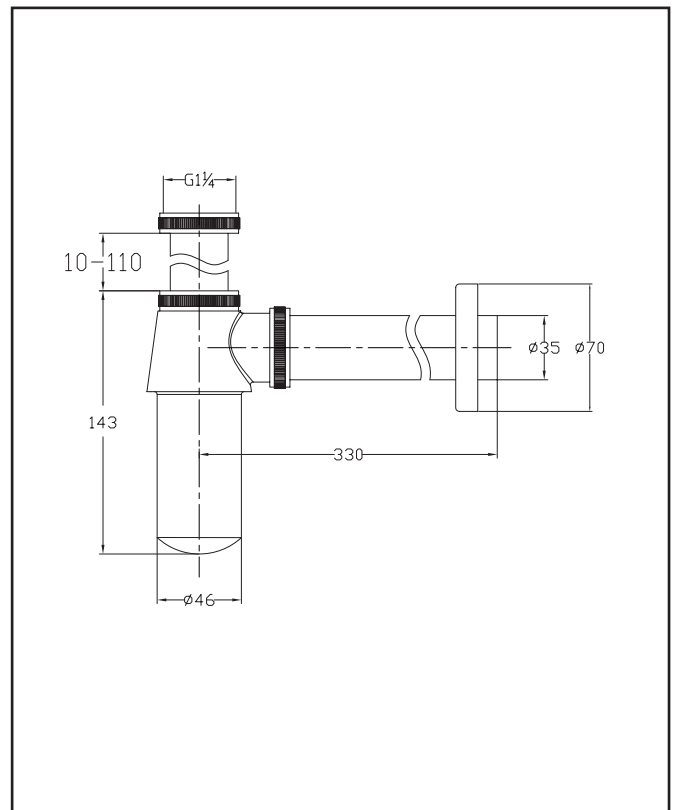

## Basic Bottle Trap

Product Code: BT01

Product Name	BT01
Product Description	Round Bottle Trap
Product Transportation	
Barcode	5060500640071
Country of origin	CH
Commodity code	7418200000
Product Measurements	
Product Weight (KG)	0.59
Product Width (mm)	46
Product Height (mm)	218
Product Depth (mm)	330
Product Length (mm)	353
Primary Packed Measurements	
Packaged Weight	0.715
Packed Length	32
Packed Width	13
Packed Height	6.5
Packaging Weights	
Card (kg)	0.092
Paper (kg)	6
Wood (kg)	n/a
Plastic (kg)	0.02
Compliance DOP	HBD0C034 , HBD0C035

General Information	
Construction Material	Stainless Steel
Installation type	Basin Waste
Colour / Finish	Chrome
Waste Attributes	
Type	Basin Bottle Trap
Slotted or Unslotted	N/a
Connection	Threaded Nut
Function	Basin Trap
Length of Overflow Hose (mm)	N/a
Trap Attributes	
Inner Pipe Length (mm)	10-110
Outer Pipe Length (mm)	330
Connection type	Compression

**Dimensions**  
(measurements in mm)<sup>BT01</sup>