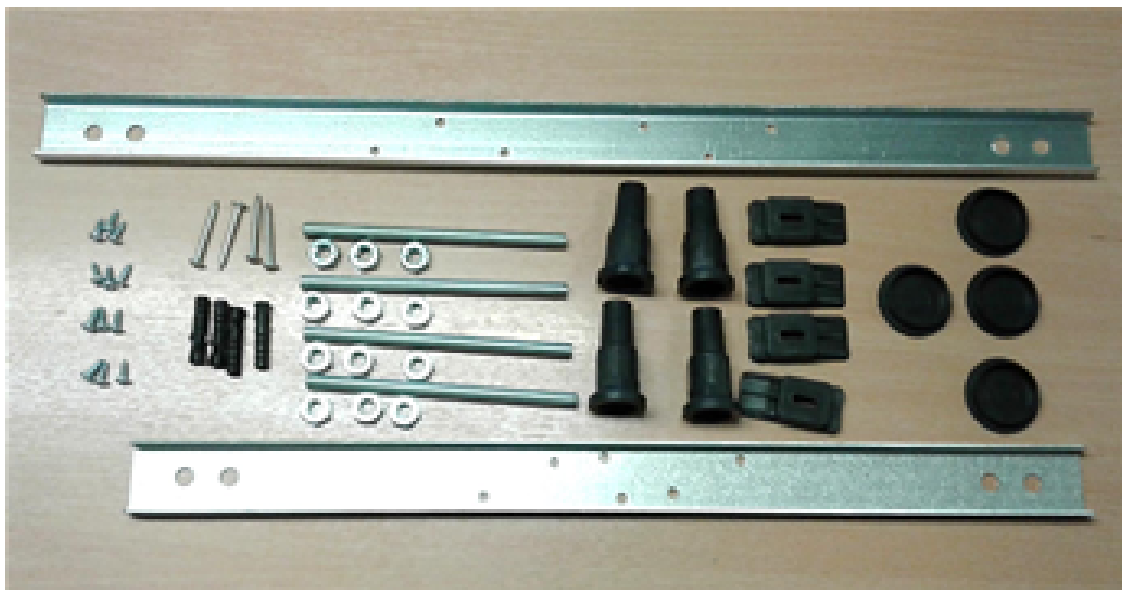

Sales Code: WBB1785R

Description: Right Hand Curved Bath 1700mm

Packaging Details

Barcode: 5056211822363

Sales Code: WBB102

Description: 1700 B Shaped Shower Bath R/H

Product Dimensions

Length (mm):	1695
Width (mm):	900
Depth (mm):	415
Nett Weight (kg):	18.75

Outer Box Dimensions (If Applicable)

Length (mm):	
Width (mm):	
Height (mm):	
Gross Weight (kg):	
Barcode:	5055369083541

Product Details

Country of Origin:	United Kingdom
Fitting Instruction:	No
Certification:	FSC: CE & UKCA: Yes
Material Colour Reference:	European White
Product Material:	Acrylic
Material Thickness:	4mm
Volume (Ltr):	192L
Displaced Capacity:	122L
Leg Set Included:	Legset Not Included
Waste Included:	Waste Not Included
Drilled/Undrilled:	Undrilled For Taps
Includes Grips:	No Grips Supplied
Embossed:	No
No of Tapholes:	None
Anti-Slip:	No

Sales Code: WBL001

Description: Bath Leg Set

Product Dimensions

Length (mm):	650
Width (mm):	650
Depth (mm):	60
Nett Weight (kg):	2.5

Packaging Dimensions

Length (mm):	665
Width (mm):	55
Depth (mm):	42
Gross Weight (kg):	2.5

Product Details

Country of Origin:	Poland
Fitting Instruction:	No
Certification:	FSC: CE & UKCA:
Material Colour Reference:	
Product Material:	
Material Thickness:	
Volume (Ltr):	
Displaced Capacity:	
Leg Set Included:	
Waste Included:	
Drilled/Undrilled:	
Includes Grips:	
Embossed:	
No of Tapholes:	
Anti-Slip:	