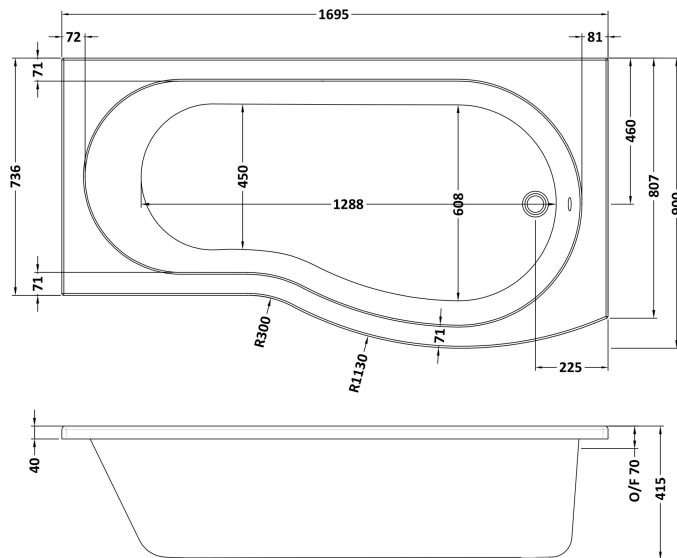

Sales Code: WBB1785R

Description: Right Hand Curved Bath 1700mm

Packaging Details

Barcode: 5056211822363

Sales Code: WBB102

Description: 1700 B Shaped Shower Bath R/H

Product Dimensions

Length (mm):	1695
Width (mm):	900
Depth (mm):	415
Nett Weight (kg):	18.75

Packaging Dimensions

Length (mm):	1700
Width (mm):	900
Depth (mm):	415
Gross Weight (kg):	19

Packaging Data

Box Colour:	Brown Cardboard Sleeve
Box Qty:	1
Label Size:	300 x 35
Label Colour:	White Label
Label Qty:	2

Outer Box Dimensions (If Applicable)

Length (mm):	
Width (mm):	
Height (mm):	
Gross Weight (kg):	
Barcode:	5055369083541

Product Details

Country of Origin:	United Kingdom
Fitting Instruction:	No
Certification:	FSC: CE & UKCA: Yes
Material Colour Reference:	European White
Product Material:	Acrylic
Material Thickness:	4mm
Volume (Ltr):	192L
Displaced Capacity:	122L
Leg Set Included:	Legset Not Included
Waste Included:	Waste Not Included
Drilled/Undrilled:	Undrilled For Taps
Includes Grips:	No Grips Supplied
Embossed:	No
No of Tapholes:	None
Anti-Slip:	No

Sales Code: WBL001

Description: Bath Leg Set

Product Dimensions

Length (mm):	650
Width (mm):	650
Depth (mm):	60
Nett Weight (kg):	2.5

Packaging Dimensions

Length (mm):	665
Width (mm):	55
Depth (mm):	42
Gross Weight (kg):	2.5