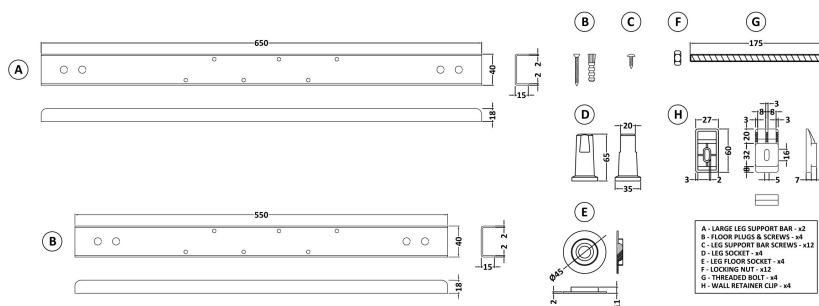

Packaging Dimensions

Length (mm):	1700
Width (mm):	900
Depth (mm):	415
Gross Weight (kg):	19

Packaging Data

Box Colour:	Brown Cardboard Sleeve
Box Qty:	1
Label Size:	300 x 35
Label Colour:	White Label
Label Qty:	2

Outer Box Dimensions (If Applicable)

Length (mm):	
Width (mm):	
Height (mm):	
Gross Weight (kg):	
Barcode:	5055369083541

Product Details

Country of Origin:	United Kingdom
Fitting Instruction:	No
Certification:	FSC: CE & UKCA: Yes
Material Colour Reference:	European White
Product Material:	Acrylic
Material Thickness:	4mm
Volume (Ltr):	192L
Displaced Capacity:	122L
Leg Set Included:	Legset Not Included
Waste Included:	Waste Not Included
Drilled/Undrilled:	Undrilled For Taps
Includes Grips:	No Grips Supplied
Embossed:	No
No of Tapholes:	None
Anti-Slip:	No

Sales Code: WBL001

Description: Bath Leg Set

Product Dimensions

Length (mm):	650
Width (mm):	650
Depth (mm):	60
Nett Weight (kg):	2.5

Packaging Dimensions

Length (mm):	665
Width (mm):	55
Depth (mm):	42
Gross Weight (kg):	2.5

Packaging Data

Box Colour:	Brown Cardboard Sleeve
Box Qty:	1
Label Size:	100 x 50
Label Colour:	White Label
Label Qty:	2

Outer Box Dimensions (If Applicable)

Length (mm):	
Width (mm):	
Height (mm):	
Gross Weight (kg):	
Barcode:	5056211809197