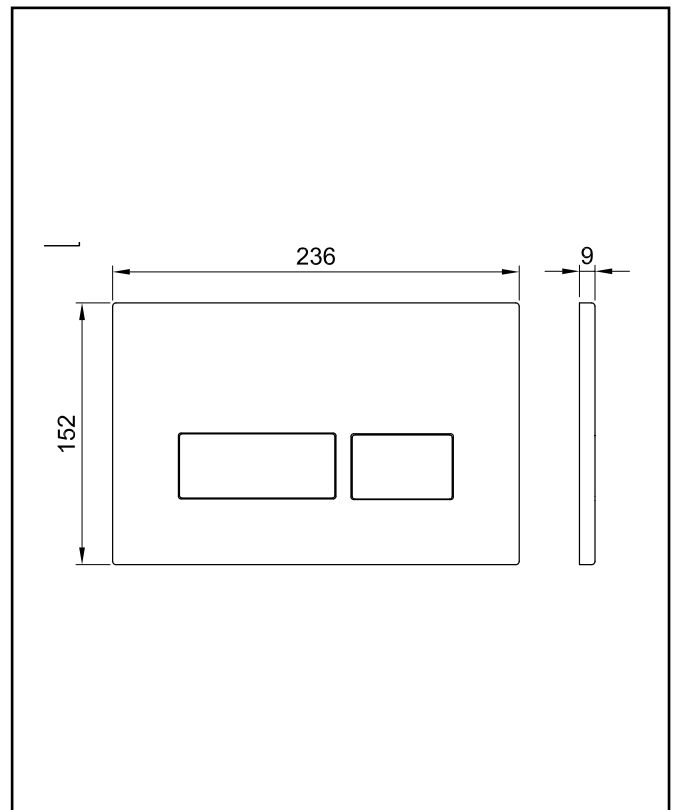

## Square Button Chrome

Product Code: WC-BUTTON01

Product Name	WC-BUTTON01
Product Description	Square Button Chrome
Product Transportation	
Barcode	5060964936321
Country of origin	CN
Commodity code	3922200000
Product Measurements	
Product Weight (KG)	0.192
Product Width (mm)	236
Product Height (mm)	152
Product Depth (mm)	9
Product Length (mm)	0
Primary Packed Measurements	
Packaged Weight	0.071
Packed Length	262
Packed Width	170
Packed Height	45
Packaging Weights	
Card (kg)	0
Paper (g)	0
Wood (kg)	0
Plastic (kg)	0
Compliance DOP	0

General Information	
Construction Material	ABS
Installation type	WC-Frame
Colour / Finish	Chrome

**Dimensions**  
(measurements in mm)