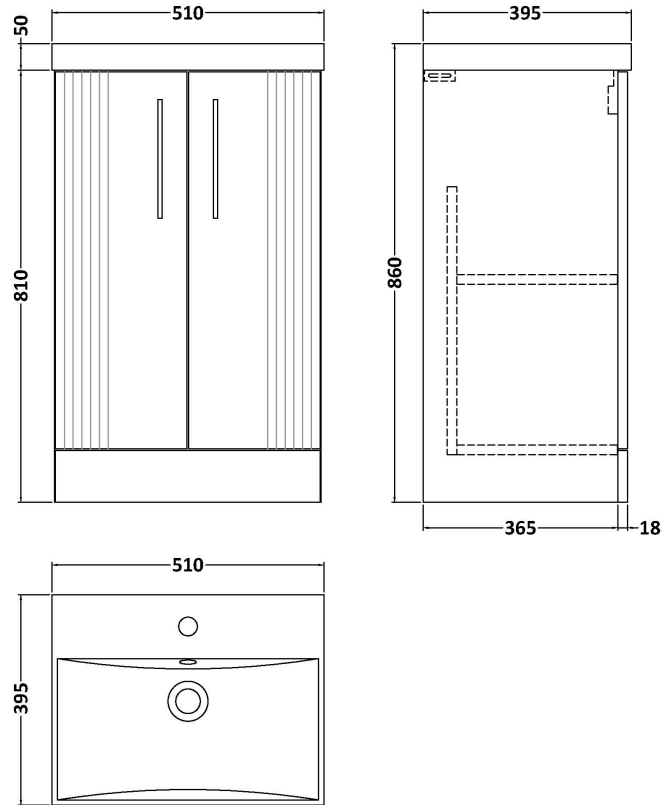

Sales Code: DPF823D

Description: 500 Fs 2-Door Vanity & Basin 3

Packaging Details

Barcode: 5056462674902

Sales Code: FLT823

Description: 500 F/S 2-Door Unit

Product Dimensions

Height (mm):	810
Width (mm):	500
Depth (mm):	383
Nett Weight (kg):	21.5

Packaging Dimensions

Height (mm):	830
Width (mm):	520
Depth (mm):	405
Gross Weight (kg):	22

Packaging Data

Box Colour:	Brown Cardboard Box - Printed
Box Qty:	0
Label Size:	0 x 0
Label Colour:	Not Applicable
Label Qty:	0

Outer Box Dimensions (If Applicable)

Height (mm):	
Width (mm):	
Depth (mm):	
Gross Weight (kg):	
Barcode:	5056462655314

Product Details

Country of Origin:	China
Fitting Instruction:	No
CE & UKCA:	
FSC Certified Materials:	Yes
Colour:	Satin Green
Construction Method:	Cam & Wood Dowel
Construction Type:	Rigid
Cabinet Finish:	MFC Painted Gloss
Fascia Finish:	Mdf Painted Gloss
Cabinet Thickness (mm):	16
Fascia Thickness (mm):	18
Drawer Included:	No
Drawer Type:	Not Applicable
No of Shelves:	1
Hinge Type:	95 Degree Soft Close
Hinge Included:	Yes, Supplied
Adjustable Legs:	No, Not Required
Fixings Included:	Yes
Handle Style:	Modern
Waste Shroud:	Not Applicable
Handle Included:	Yes, Supplied
Handle Type:	Finger Pull

Sales Code: NVM032

Description: 500 Thin Edged Basin 1Th

Product Dimensions

Height (mm):	170
Width (mm):	510
Depth (mm):	395
Nett Weight (kg):	9.5

Packaging Dimensions

Height (mm):	190
Width (mm):	530
Depth (mm):	415
Gross Weight (kg):	10