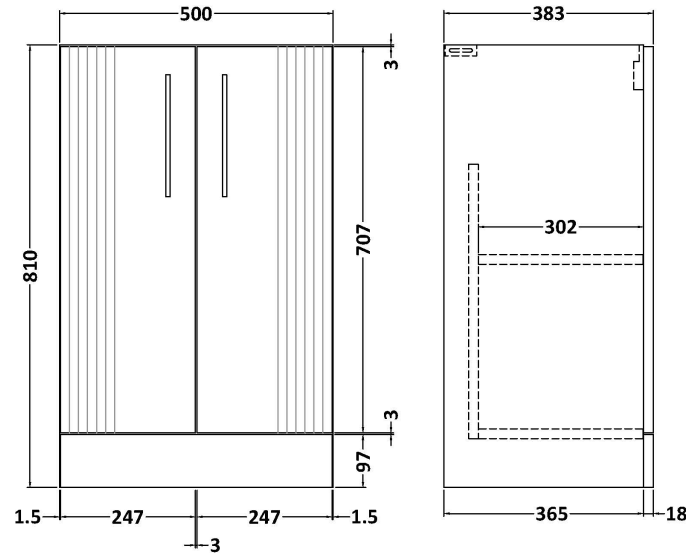

Sales Code: DPF823D

Description: 500 Fs 2-Door Vanity & Basin 3

Packaging Details

Barcode: 5056462674902

Sales Code: FLT823

Description: 500 F/S 2-Door Unit

Product Dimensions

Height (mm):	810
Width (mm):	500
Depth (mm):	383
Nett Weight (kg):	21.5

Packaging Dimensions

Height (mm):	830
Width (mm):	520
Depth (mm):	405
Gross Weight (kg):	22

Packaging Data

Box Colour:	Brown Cardboard Box - Printed
Box Qty:	0
Label Size:	0 x 0
Label Colour:	Not Applicable
Label Qty:	0

Outer Box Dimensions (If Applicable)

Height (mm):	
Width (mm):	
Depth (mm):	
Gross Weight (kg):	
Barcode:	5056462655314

Product Details

Country of Origin:	China
Fitting Instruction:	No
CE & UKCA:	
FSC Certified Materials:	Yes
Colour:	Satin Green
Construction Method:	Cam & Wood Dowel
Construction Type:	Rigid
Cabinet Finish:	MFC Painted Gloss
Fascia Finish:	Mdf Painted Gloss
Cabinet Thickness (mm):	16
Fascia Thickness (mm):	18
Drawer Included:	No
Drawer Type:	Not Applicable
No of Shelves:	1
Hinge Type:	95 Degree Soft Close
Hinge Included:	Yes, Supplied
Adjustable Legs:	No, Not Required
Fixings Included:	Yes
Handle Style:	Modern
Waste Shroud:	Not Applicable
Handle Included:	Yes, Supplied
Handle Type:	Finger Pull

Sales Code: NVM032

Description: 500 Thin Edged Basin 1Th

Product Dimensions

Height (mm):	170
Width (mm):	510
Depth (mm):	395
Nett Weight (kg):	9.5

Packaging Dimensions

Height (mm):	190
Width (mm):	530
Depth (mm):	415
Gross Weight (kg):	10