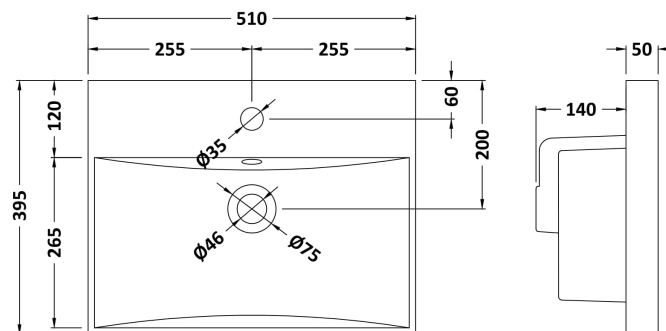

Packaging Dimensions

Height (mm):	830
Width (mm):	520
Depth (mm):	405
Gross Weight (kg):	22

Packaging Data

Box Colour:	Brown Cardboard Box - Printed
Box Qty:	0
Label Size:	0 x 0
Label Colour:	Not Applicable
Label Qty:	0

Outer Box Dimensions (If Applicable)

Height (mm):	
Width (mm):	
Depth (mm):	
Gross Weight (kg):	
Barcode:	5056462655314

Product Details

Country of Origin:	China
Fitting Instruction:	No
CE & UKCA:	
FSC Certified Materials:	Yes
Colour:	Satin Green
Construction Method:	Cam & Wood Dowel
Construction Type:	Rigid
Cabinet Finish:	MFC Painted Gloss
Fascia Finish:	Mdf Painted Gloss
Cabinet Thickness (mm):	16
Fascia Thickness (mm):	18
Drawer Included:	No
Drawer Type:	Not Applicable
No of Shelves:	1
Hinge Type:	95 Degree Soft Close
Hinge Included:	Yes, Supplied
Adjustable Legs:	No, Not Required
Fixings Included:	Yes
Handle Style:	Modern
Waste Shroud:	Not Applicable
Handle Included:	Yes, Supplied
Handle Type:	Finger Pull

Sales Code: NVM032

Description: 500 Thin Edged Basin 1Th

Product Dimensions

Height (mm):	170
Width (mm):	510
Depth (mm):	395
Nett Weight (kg):	9.5

Packaging Dimensions

Height (mm):	190
Width (mm):	530
Depth (mm):	415
Gross Weight (kg):	10

Packaging Data

Box Colour:	Brown Cardboard Box - Printed
Box Qty:	1
Label Size:	100 x 50
Label Colour:	White Label
Label Qty:	2

Outer Box Dimensions (If Applicable)

Height (mm):	
Width (mm):	
Depth (mm):	
Gross Weight (kg):	
Barcode:	5056211853411