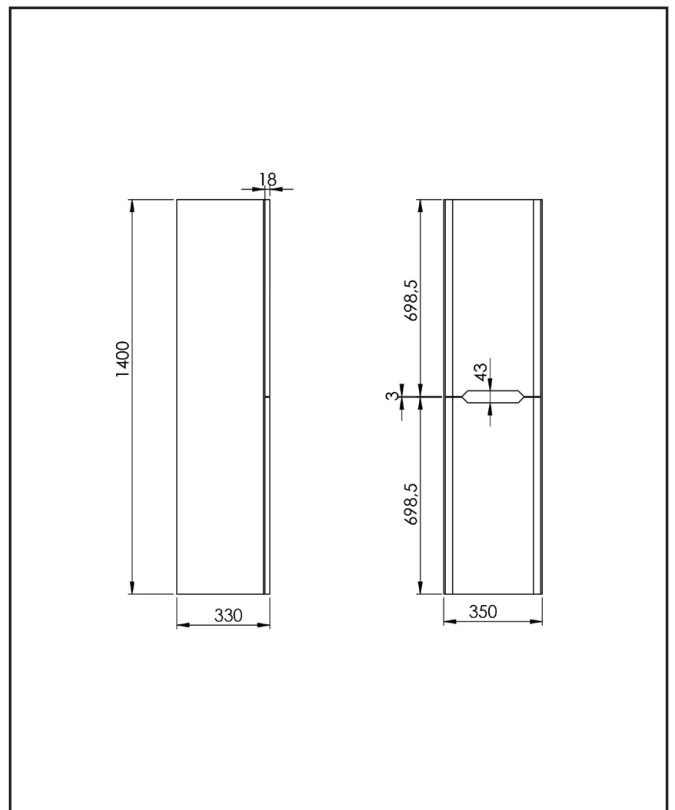

PRODUCT DATA SHEET

Ella Tall Cabinet

Product Code: ELLA-TALLBOY-WHITE

Product Name	ELLA-TALLBOY-WHITE
Product Description	Ella 1400 Tall Boy White
Product Transportation	
Barcode	5060766124995
Country of origin	TRK
Commodity code	9403609000
Product Measurements	
Product Weight (KG)	15
Product Width (mm)	350
Product Height (mm)	1400
Product Depth (mm)	330
Product Length (mm)	0
Primary Packed Measurements	
Packaged Weight	16.2
Packed Length	370
Packed Width	1420
Packed Height	0
Packaging Weights	
Card (kg)	1.05
Paper (kg)	0
Wood (kg)	0
Plastic (kg)	0.15
Compliance DOP	N/a

General Information	
Construction Material	Melamine
Installation type	Wall Mounted
Colour / Finish	White
Furniture Attributes	
Supplied Fully Assembled	Yes
Number Of Drawers	0
Number Of Doors	2
Soft Close Doors / Drawers	Yes
Moisture resistant	Yes
Internal Shelves	1
Door Opening Width (mm)	0
Draw Opening Distance (mm)	0
Recommended Concealed Cistern	0
False Draws	No
Number of False Draws	No
Can the door be swapped over to open the opposite way	0
Which side is the door hinge located	0
Compatible Furniture Part Code	Ella
Compatible Basin Part Code	N/a
Handles	
Handle Style	Recessed cut out
Handle Finish	N/a
Handle Material	N/a
Number of Handles	2

Dimensions
(measurements in mm)