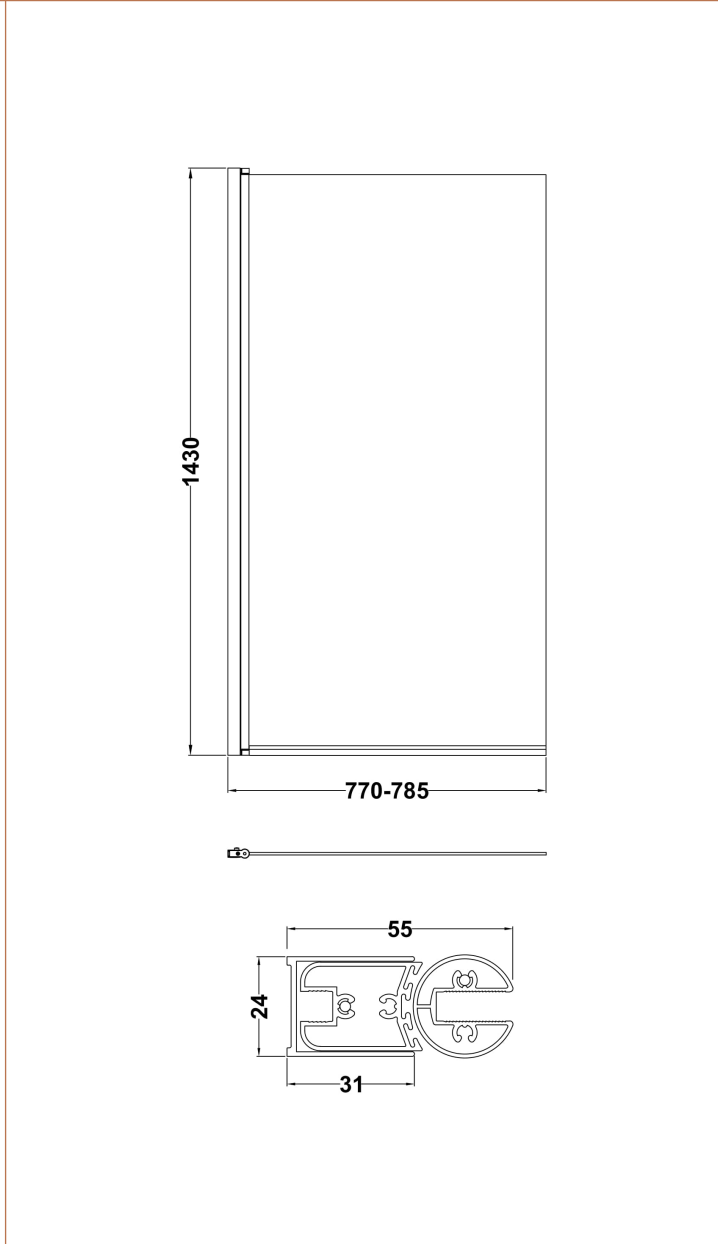

Sales Code: NSSQ

Description: Square Bath Screen (6)

Product Dimensions

Height (mm):	1435
Width (mm):	785
Depth (mm):	38
Nett Weight (kg):	17

Packaging Dimensions

Height (mm):	50
Width (mm):	800
Length (mm):	1440
Gross Weight (kg):	17.4

Packaging Data

Box Colour:	Brown Cardboard Box - Printed
Box Qty:	1
Label Size:	x
Label Colour:	Not Applicable
Label Qty:	0

Outer Box Dimensions (If Applicable)

Height (mm):	
Width (mm):	
Depth (mm):	
Length (mm):	
Gross Weight (kg):	
Barcode:	5055369002566

Product Details

Country of Origin:	China
Fitting Instruction:	Yes
CE Approval:	
Profile Material:	Aluminium
Profile Finish:	Polished Chrome
Adjustments (mm):	770mm - 785mm
Entry Width (mm):	
Swing In Dim (mm):	
Swing Out Dim (mm):	
Radius (mm):	Not Applicable
Glass Thickness (mm):	6
Easy Fit:	No
Easy Clean:	No
Handle Style:	Not Applicable
Handle Material:	Not Applicable
Enclosure Design:	Frameless
Wheel Type:	Not Applicable
Support Bar Included:	Support Bar Not Included
Extras:	None