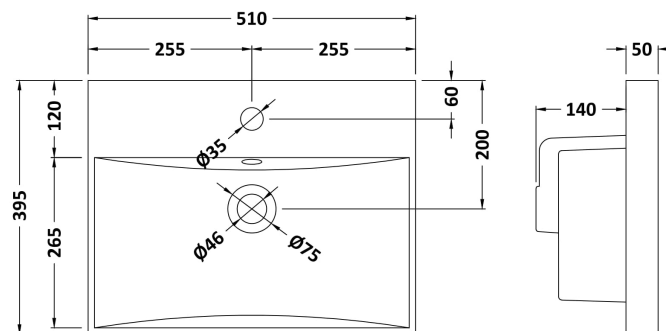

Sales Code: NVM032

Description: 500 Thin Edged Basin 1Th

Product Dimensions

| | |
|-------------------|-----|
| Height (mm): | 170 |
| Width (mm): | 510 |
| Depth (mm): | 395 |
| Nett Weight (kg): | 9.5 |

Packaging Dimensions

| | |
|--------------------|-----|
| Height (mm): | 190 |
| Width (mm): | 530 |
| Depth (mm): | 415 |
| Gross Weight (kg): | 10 |

Packaging Data

| | |
|---------------|-------------------------------|
| Box Colour: | Brown Cardboard Box - Printed |
| Box Qty: | 1 |
| Label Size: | 100 x 50 |
| Label Colour: | White Label |
| Label Qty: | 2 |

Outer Box Dimensions (If Applicable)

| | |
|--------------------|---------------|
| Height (mm): | |
| Width (mm): | |
| Depth (mm): | |
| Gross Weight (kg): | |
| Barcode: | 5056211853411 |

Product Details

Cisterns: Operating Type: Not Applicable Fittings: Not Applicable
Lever Type: Not Applicable

Basins: Tap Hole: One Taphole Chain Stay Hole: No
Template: Not Required Waste Type Req: Slotted
Overflow Inc: Yes Overflow Cover: Yes
Inner Bowl Depth (mm): 125mm