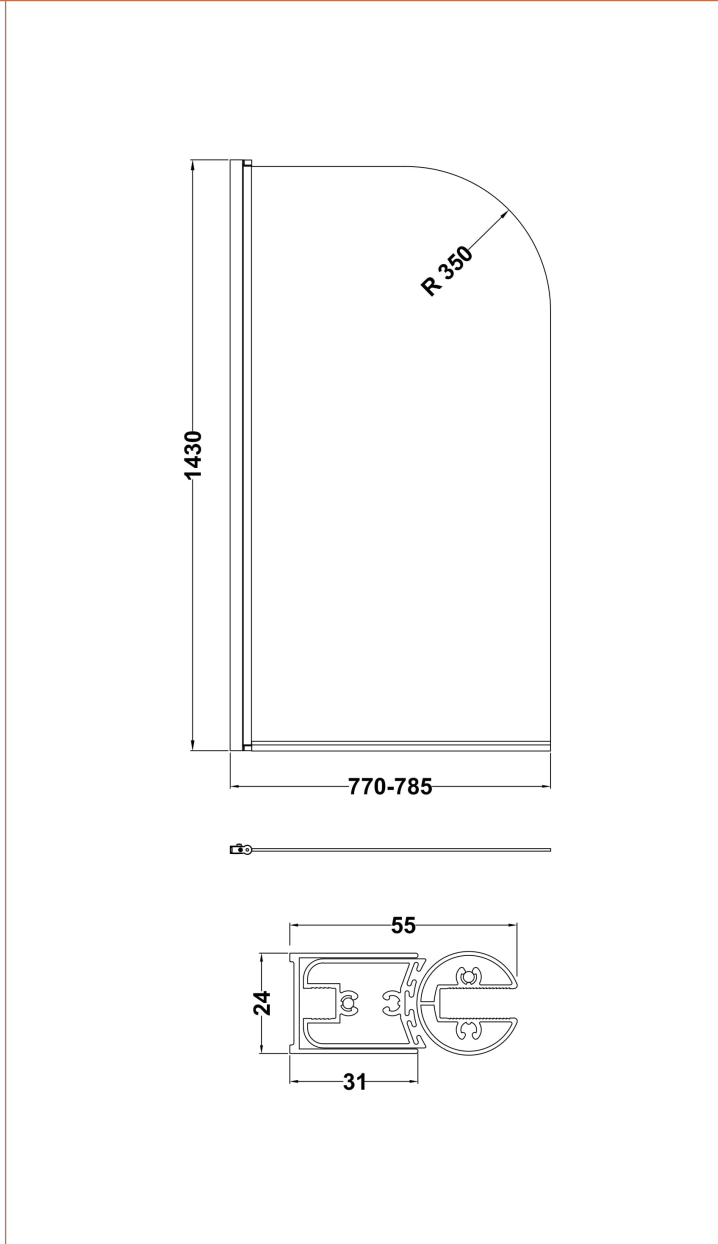

Sales Code: NSS7BP

Description: Round Bath Screen (6)

### Product Dimensions

Height (mm):	1435
Width (mm):	785
Depth (mm):	38
Nett Weight (kg):	16.9

### Packaging Dimensions

Height (mm):	55
Width (mm):	810
Length (mm):	1460
Gross Weight (kg):	17.2

### Outer Box Dimensions (If Applicable)

Height (mm):	
Width (mm):	
Depth (mm):	
Length (mm):	
Gross Weight (kg):	
Barcode:	5056211881308