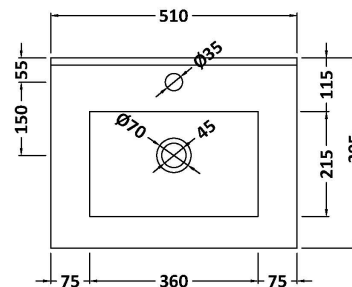

Packaging Dimensions

Height (mm):	830
Width (mm):	520
Depth (mm):	405
Gross Weight (kg):	22.5

Packaging Data

Box Colour:	Brown Cardboard Box
Box Qty:	1
Label Size:	100 x 50
Label Colour:	White Label
Label Qty:	2

Outer Box Dimensions (If Applicable)

Height (mm):	
Width (mm):	
Depth (mm):	
Gross Weight (kg):	
Barcode:	5056211891758

Product Details

Country of Origin:	China
Fitting Instruction:	No
CE Certification:	N/A
FSC Certified Materials:	Yes
Colour:	Satin White
Construction Method:	Cam & Wood Dowel
Construction Type:	Rigid
Cabinet Finish:	MFC Painted Matt
Fascia Finish:	Mdf Painted Matt
Cabinet Thickness (mm):	18
Fascia Thickness (mm):	18
Drawer Included:	Yes
Drawer Type:	80mm High Metal S/C Inc Galler
No of Shelves:	1
Hinge Type:	95 Degree Clip-On Soft Close
Hinge Included:	Yes, Supplied
Adjustable Legs:	No, Not Required
Fixings Included:	Yes
Handle Style:	Modern
Waste Shroud:	No
Handle Included:	Yes, Supplied
Handle Type:	Drop

Sales Code: NVM001

Description: 500mm Minimalist Basin 1Th

Product Dimensions

Height (mm):	170
Width (mm):	500
Depth (mm):	390
Nett Weight (kg):	9

Packaging Dimensions

Height (mm):	400
Width (mm):	520
Depth (mm):	200
Gross Weight (kg):	9

Packaging Data

Box Colour:	Brown Cardboard Box
Box Qty:	1
Label Size:	105 x 50
Label Colour:	White Label
Label Qty:	1

Outer Box Dimensions (If Applicable)

Height (mm):	
Width (mm):	
Depth (mm):	
Gross Weight (kg):	
Barcode:	5055275828670