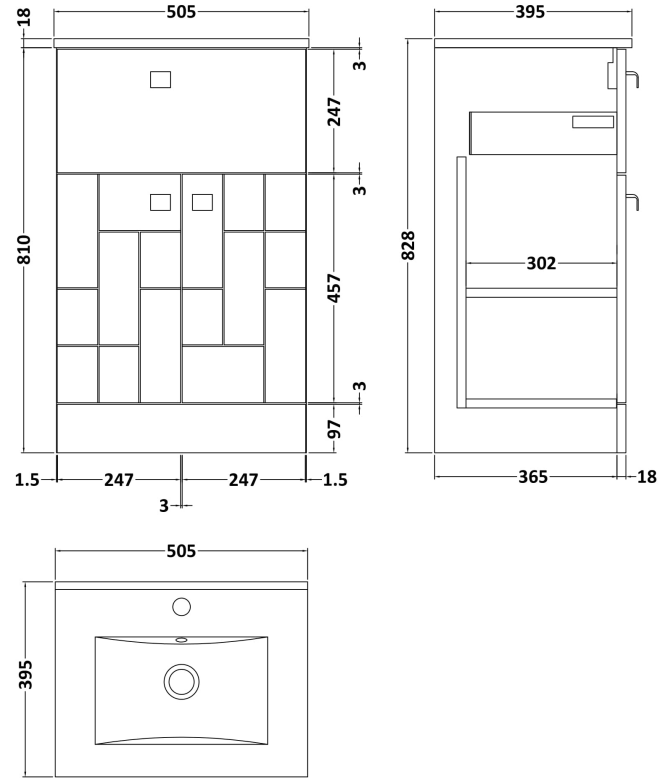

Sales Code: BLO104B

Description: 500 F/S 2-Door/Drawer Unit & Basin 2

Packaging Details

Barcode: 5056211887812

Sales Code: MOF104A

Description: 500 F/S 2-Door/Drawer Unit

Product Dimensions

Height (mm):	810
Width (mm):	500
Depth (mm):	383
Nett Weight (kg):	22

Packaging Dimensions

Height (mm):	830
Width (mm):	520
Depth (mm):	405
Gross Weight (kg):	22.5

Packaging Data

Box Colour:	Brown Cardboard Box
Box Qty:	1
Label Size:	100 x 50
Label Colour:	White Label
Label Qty:	2

Sales Code: NVM001

Description: 500mm Minimalist Basin 1Th

Product Dimensions

Height (mm):	170
Width (mm):	500
Depth (mm):	390
Nett Weight (kg):	9

Packaging Dimensions

Height (mm):	400
Width (mm):	520
Depth (mm):	200
Gross Weight (kg):	9

Packaging Data

Box Colour:	Brown Cardboard Box
Box Qty:	1
Label Size:	105 x 50
Label Colour:	White Label
Label Qty:	1

Outer Box Dimensions (If Applicable)

Height (mm):	
Width (mm):	
Depth (mm):	
Gross Weight (kg):	
Barcode:	5055275828670