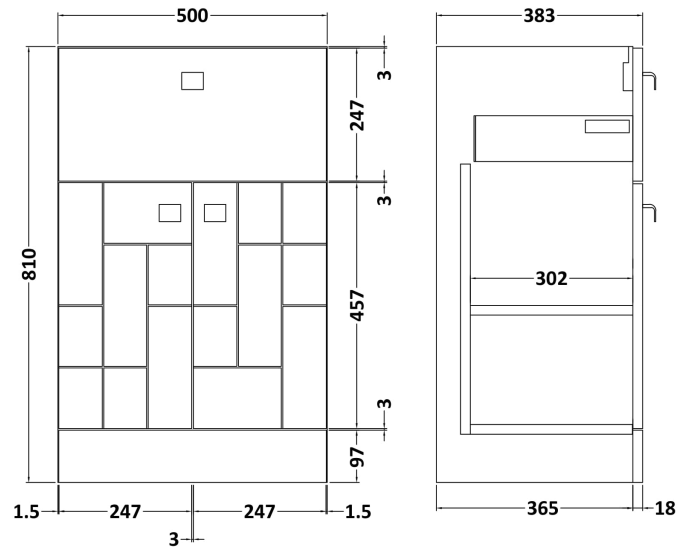

Sales Code: BLO104B

Description: 500 F/S 2-Door/Drawer Unit & Basin 2

Packaging Details

Barcode: 5056211887812

Sales Code: MOF104A

Description: 500 F/S 2-Door/Drawer Unit

Product Dimensions

Height (mm):	810
Width (mm):	500
Depth (mm):	383
Nett Weight (kg):	22

Packaging Dimensions

Height (mm):	830
Width (mm):	520
Depth (mm):	405
Gross Weight (kg):	22.5

Packaging Data

Box Colour:	Brown Cardboard Box
Box Qty:	1
Label Size:	100 x 50
Label Colour:	White Label
Label Qty:	2

Sales Code: NVM001

Description: 500mm Minimalist Basin 1Th

Product Dimensions

Height (mm):	170
Width (mm):	500
Depth (mm):	390
Nett Weight (kg):	9

Packaging Dimensions

Height (mm):	400
Width (mm):	520
Depth (mm):	200
Gross Weight (kg):	9

Packaging Data

Box Colour:	Brown Cardboard Box
Box Qty:	1
Label Size:	105 x 50
Label Colour:	White Label
Label Qty:	1

Outer Box Dimensions (If Applicable)

Height (mm):	
Width (mm):	
Depth (mm):	
Gross Weight (kg):	
Barcode:	5055275828670