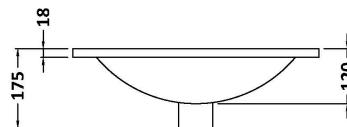

Packaging Dimensions

Height (mm):	830
Width (mm):	520
Depth (mm):	405
Gross Weight (kg):	22.5

Packaging Data

Box Colour:	Brown Cardboard Box
Box Qty:	1
Label Size:	100 x 50
Label Colour:	White Label
Label Qty:	2

Outer Box Dimensions (If Applicable)

Height (mm):	
Width (mm):	
Depth (mm):	
Gross Weight (kg):	
Barcode:	5056211891758

Product Details

Country of Origin:	China
Fitting Instruction:	No
CE Certification:	N/A
FSC Certified Materials:	Yes
Colour:	Satin White
Construction Method:	Cam & Wood Dowel
Construction Type:	Rigid
Cabinet Finish:	MFC Painted Matt
Fascia Finish:	Mdf Painted Matt
Cabinet Thickness (mm):	18
Fascia Thickness (mm):	18
Drawer Included:	Yes
Drawer Type:	80mm High Metal S/C Inc Galler
No of Shelves:	1
Hinge Type:	95 Degree Clip-On Soft Close
Hinge Included:	Yes, Supplied
Adjustable Legs:	No, Not Required
Fixings Included:	Yes
Handle Style:	Modern
Waste Shroud:	No
Handle Included:	Yes, Supplied
Handle Type:	Drop

Sales Code: NVM001

Description: 500mm Minimalist Basin 1Th

Product Dimensions

Height (mm):	170
Width (mm):	500
Depth (mm):	390
Nett Weight (kg):	9

Packaging Dimensions

Height (mm):	400
Width (mm):	520
Depth (mm):	200
Gross Weight (kg):	9

Packaging Data

Box Colour:	Brown Cardboard Box
Box Qty:	1
Label Size:	105 x 50
Label Colour:	White Label
Label Qty:	1

Outer Box Dimensions (If Applicable)

Height (mm):	
Width (mm):	
Depth (mm):	
Gross Weight (kg):	
Barcode:	5055275828670