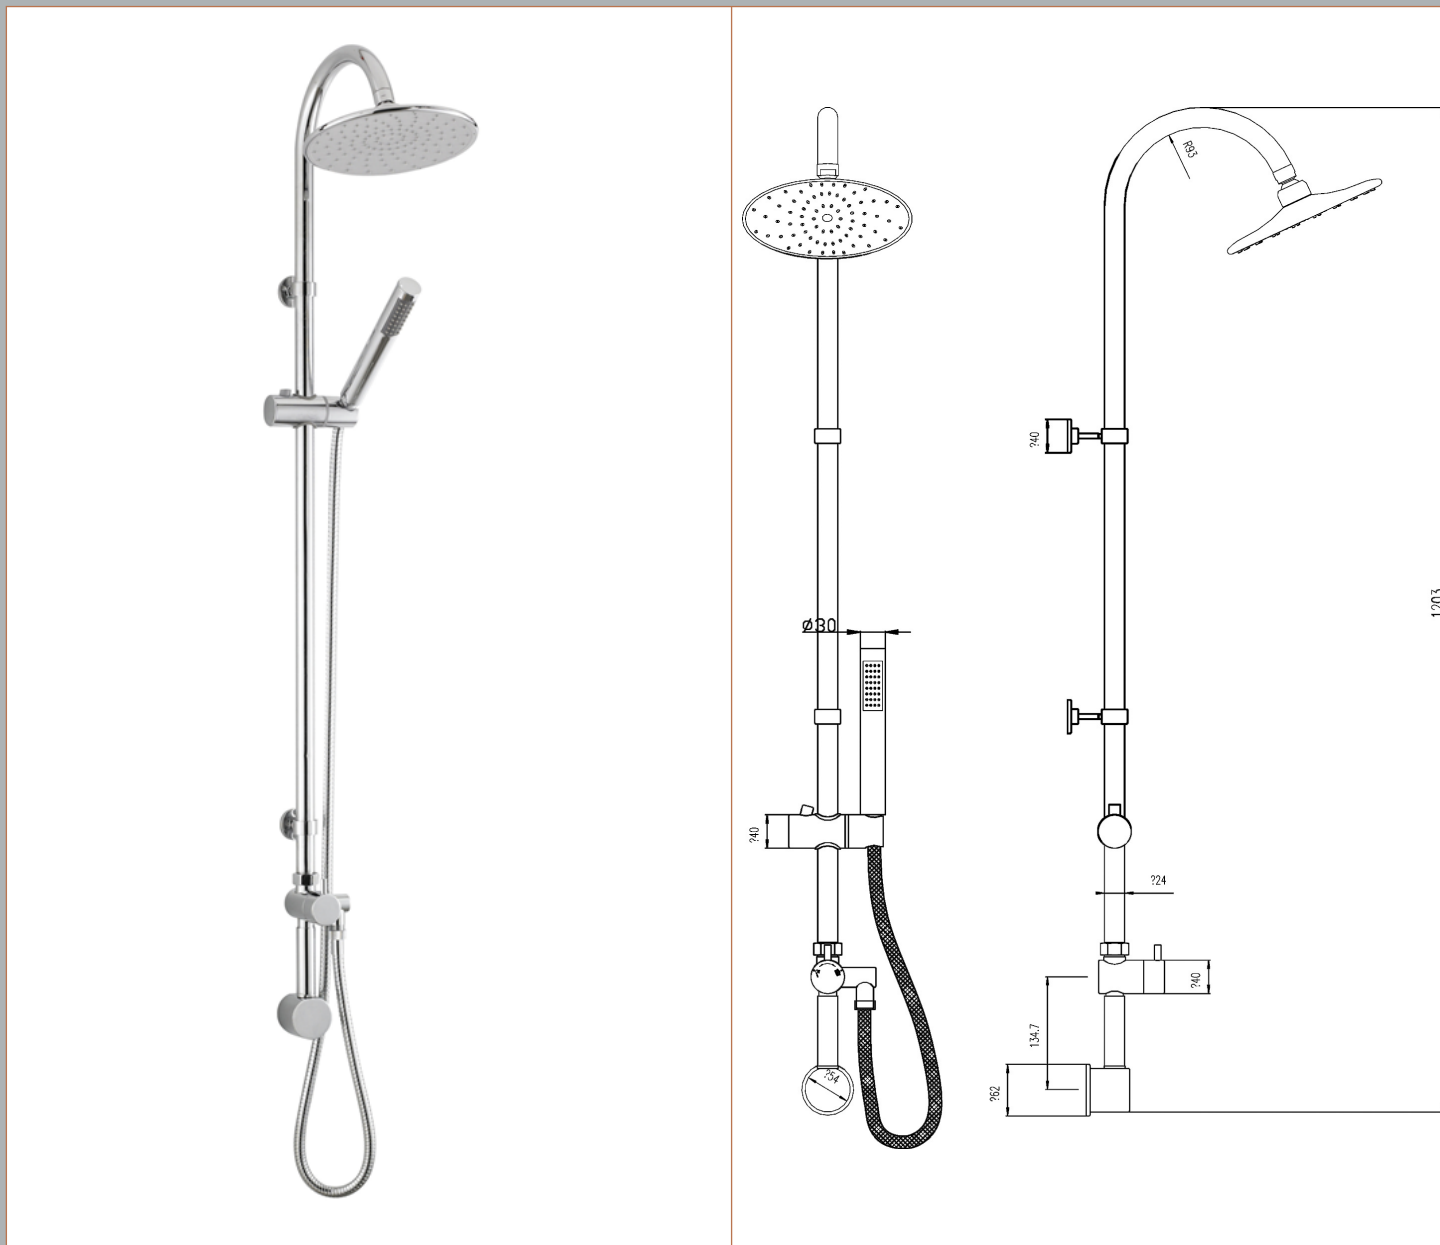

Sales Code: A3115

Description: Destiny Shower Kit W/ Conc Outlet Elbow

Product Dimensions

Length (mm):	
Width (mm):	200
Height (mm):	1203
Depth (mm):	380
Nett Weight (kg):	3.74

Packaging Dimensions

Length (mm):	1070
Width (mm):	265
Height (mm):	
Gross Weight (kg):	3.74

Packaging Data

Box Colour:	White Cardboard Box
Box Qty:	1
Label Size:	100 x 50
Label Colour:	White Label
Label Qty:	2

Outer Box Dimensions (If Applicable)

Length (mm):	
Width (mm):	1080
Height (mm):	245
Depth (mm):	570
Gross Weight (kg):	15
Barcode:	5055369008797

Product Details

Country of Origin:	United Kingdom
Fitting Instruction:	No
Product Material:	Brass/ABS
Mount Type:	Surface, Wall
Outlet Elbow Supplied:	No
Easy Clean:	Yes
Head Included:	Yes
Handset Included:	Yes
Body Jets Included:	No
No of Body Jets:	Not Applicable
Operating Pressure (bar):	1
Valve/Cartridge Type:	Not Applicable
Flow Rates (L/min):	0.1 bar: N/A 0.5 bar: N/A 1 bar: N/A 2 bar: N/A 3 bar: N/A
TMV2 Approved:	No Approval No: N/A
TMV3 Approved:	No Approval No: N/A
WRAS Approved:	No Approval No: N/A
Head Function:	Single
Handset Function:	Single Setting
Body Jet Info:	Not Applicable
Pipe Size:	15 mm (1/2" Bsp)
Pipe Centres:	N/A
Colour/Finish:	Chrome
Hose Included:	Yes
No. of Outlets:	2