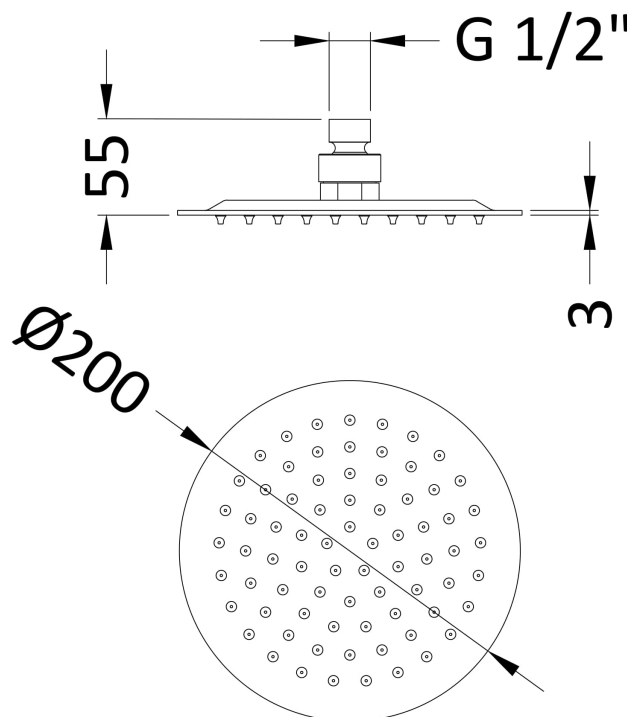

Sales Code: A7082

Description: Round Fixed Head 200mm Diameter

Product Dimensions

Length (mm):	
Width (mm):	200
Height (mm):	56
Depth (mm):	200
Nett Weight (kg):	0.92

Packaging Dimensions

Length (mm):	210
Width (mm):	100
Height (mm):	210
Gross Weight (kg):	0.92

Packaging Data

Box Colour:	White Cardboard Box
Box Qty:	1
Label Size:	100 x 50
Label Colour:	White Label
Label Qty:	2

Outer Box Dimensions (If Applicable)

Length (mm):	
Width (mm):	500
Height (mm):	430
Depth (mm):	230
Gross Weight (kg):	9
Barcode:	5056462625621

Product Details

Country of Origin:	China
Fitting Instruction:	No
Product Material:	St/Steel
Mount Type:	Wall, Surface
Outlet Elbow Supplied:	No
Easy Clean:	Not Applicable
Head Included:	Yes
Handset Included:	No
Body Jets Included:	Not Applicable
No of Body Jets:	Not Applicable
Operating Pressure (bar):	0.5
Valve/Cartridge Type:	Not Applicable
Flow Rates (L/min):	0.1 bar: N/A 0.5 bar: N/A 1 bar: N/A 2 bar: N/A 3 bar: N/A
TMV2 Approved:	No Approval No: N/A
TMV3 Approved:	No Approval No: N/A
WRAS Approved:	No Approval No: N/A
Head Function:	Single
Handset Function:	Not Applicable
Body Jet Info:	Not Applicable
Pipe Size:	Not Applicable
Pipe Centres:	N/A
Colour/Finish:	Brushed Pewter
Hose Included:	Not Applicable
No. of Outlets:	N/A