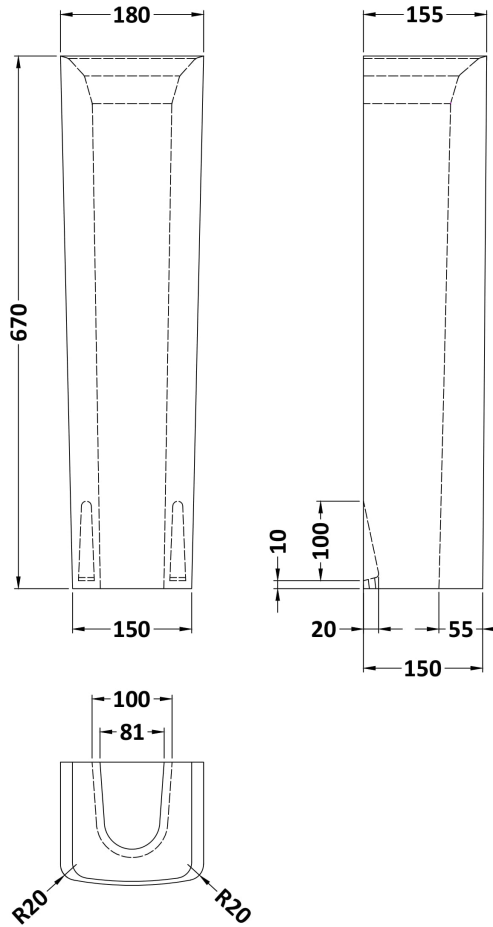

### Product Dimensions

Height (mm):	670
Width (mm):	180
Depth (mm):	155
Nett Weight (kg):	10

### Packaging Dimensions

Height (mm):	180
Width (mm):	695
Depth (mm):	205
Gross Weight (kg):	10.5

### Outer Box Dimensions (If Applicable)

Height (mm):	
Width (mm):	
Depth (mm):	
Gross Weight (kg):	
Barcode:	5055369022526

### Product Dimensions

Height (mm):	183
Width (mm):	520
Depth (mm):	420
Nett Weight (kg):	15.8