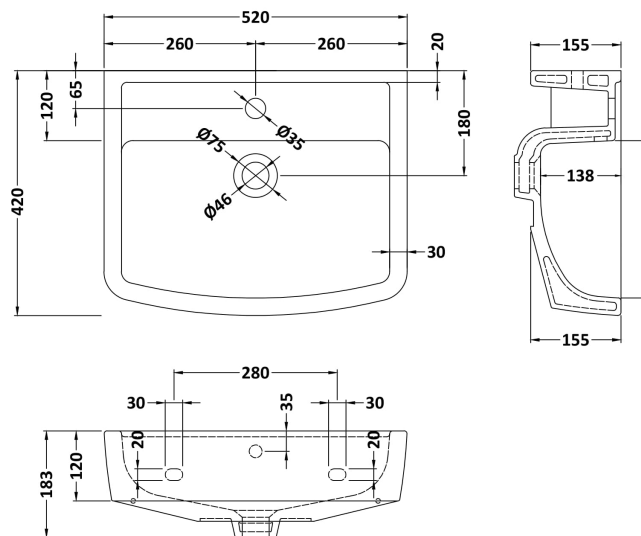

### Product Dimensions

Height (mm):	670
Width (mm):	180
Depth (mm):	155
Nett Weight (kg):	10

### Outer Box Dimensions (If Applicable)

Height (mm):	
Width (mm):	
Depth (mm):	
Gross Weight (kg):	
Barcode:	5055369022526

**Basins:** Tap Hole: Not Applicable Chain Stay Hole: Not Applicable  
Template: Not Applicable Waste Type Req: Not Applicable  
Overflow Inc: Not Applicable Overflow Cover: Not Applicable  
Inner Bowl Depth (mm): 665mm

### Product Dimensions

Height (mm):	183
Width (mm):	520
Depth (mm):	420
Nett Weight (kg):	15.8