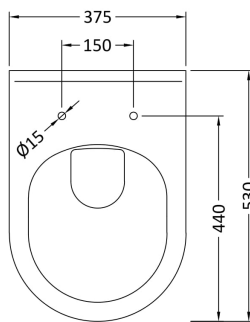

Sales Code: NBC002

Description: Classic 550mm 1T/H Basin

Product Dimensions

Height (mm):	180
Width (mm):	550
Depth (mm):	430
Nett Weight (kg):	13

Packaging Dimensions

Height (mm):	470
Width (mm):	560
Depth (mm):	190
Gross Weight (kg):	13.69

Packaging Data

Box Colour:	Brown Cardboard Box - Printed
Box Qty:	1
Label Size:	120 x 100
Label Colour:	Not Applicable
Label Qty:	0

Outer Box Dimensions (If Applicable)

Height (mm):	
Width (mm):	
Depth (mm):	
Gross Weight (kg):	
Barcode:	5055146172895

Product Dimensions

Height (mm):	400
Width (mm):	375
Depth (mm):	535
Nett Weight (kg):	22.1

Packaging Dimensions

Height (mm):	420
Width (mm):	395
Depth (mm):	540
Gross Weight (kg):	22.6

Packaging Data

Box Colour:	Brown Cardboard Box - Printed
Box Qty:	1
Label Size:	100 x 50
Label Colour:	Not Applicable
Label Qty:	2

Sales Code: XTY006

Description: Cable Conc Universal Access Cistern

Product Dimensions

Length (mm):	
Width (mm):	303
Height (mm):	334
Depth (mm):	136
Nett Weight (kg):	2.23

Packaging Dimensions

Height (mm):	345
Width (mm):	145
Depth (mm):	320
Gross Weight (kg):	2.23