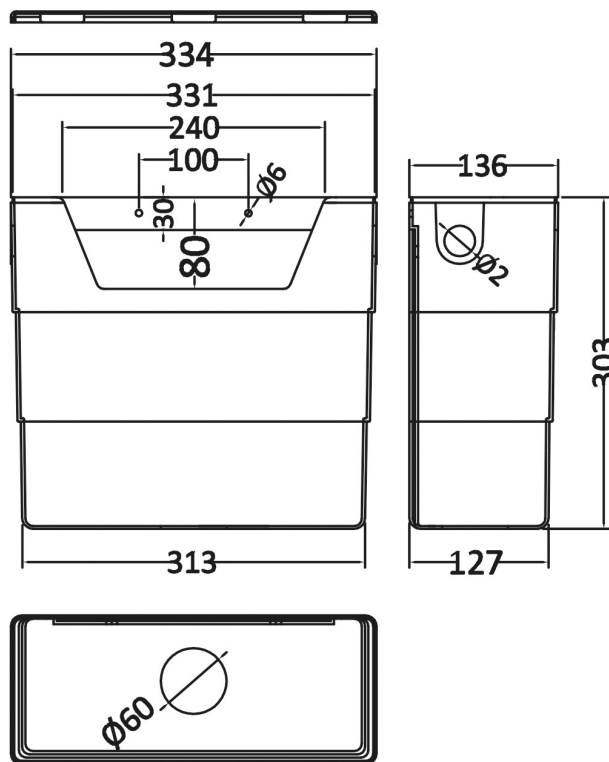

Outer Box Dimensions (If Applicable)

Height (mm):	
Width (mm):	
Depth (mm):	
Gross Weight (kg):	
Barcode:	5055369032907

Product Details

Country of Origin:	China
Fitting Instruction:	No
Certification:	CE: Yes WRAS: N/A WRAS No: N/A
Product Material:	Vitreous China
Fixing Supplied:	No

Sales Code: NTS002

Description: Standard D Shape Seat, Sc, Top Fix

Product Dimensions

Length (mm):	465
Width (mm):	367
Height (mm):	61
Nett Weight (kg):	1.84

Packaging Dimensions

Length (mm):	465
Width (mm):	380
Height (mm):	55
Gross Weight (kg):	2.02

Packaging Data

Box Colour:	White Cardboard Box - Printed
Box Qty:	1
Label Size:	100 x 50
Label Colour:	Not Applicable
Label Qty:	

Outer Box Dimensions (If Applicable)

Length (mm):	580
Width (mm):	490
Height (mm):	400
Gross Weight (kg):	22
Barcode:	5060272824853

Sales Code: XTY006

Description: Cable Conc Universal Access Cistern

Product Dimensions

Length (mm):	
Width (mm):	303
Height (mm):	334
Depth (mm):	136
Nett Weight (kg):	2.23

Packaging Dimensions

Height (mm):	345
Width (mm):	145
Depth (mm):	320
Gross Weight (kg):	2.23