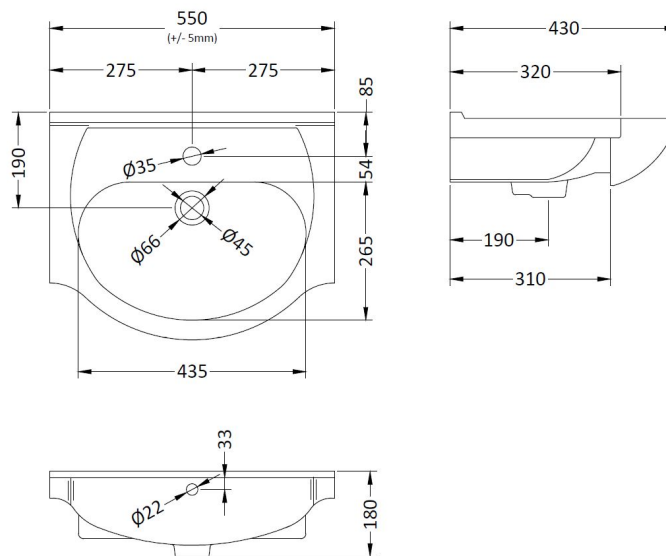

Sales Code: PRC102

Description: 550 Pr Std Basin Unit

Product Dimensions

Height (mm):	781
Width (mm):	520
Depth (mm):	298
Nett Weight (kg):	15.8

Packaging Dimensions

Height (mm):	325
Width (mm):	540
Depth (mm):	815
Gross Weight (kg):	16.8

Packaging Data

Box Colour:	Brown Cardboard Box - Printed
Box Qty:	1
Label Size:	100 x 50
Label Colour:	Not Applicable
Label Qty:	0

Outer Box Dimensions (If Applicable)

Height (mm):	
Width (mm):	
Depth (mm):	
Gross Weight (kg):	
Barcode:	5055369058327

Sales Code: NBC002

Description: Classic 550mm 1T/H Basin

Product Dimensions

Height (mm):	180
Width (mm):	550
Depth (mm):	430
Nett Weight (kg):	13

Packaging Dimensions

Height (mm):	470
Width (mm):	560
Depth (mm):	190
Gross Weight (kg):	13.69

Sales Code: XTY006

Description: Cable Conc Universal Access Cistern

Product Dimensions

Length (mm):	
Width (mm):	303
Height (mm):	334
Depth (mm):	136
Nett Weight (kg):	2.23

Packaging Dimensions

Height (mm):	345
Width (mm):	145
Depth (mm):	320
Gross Weight (kg):	2.23