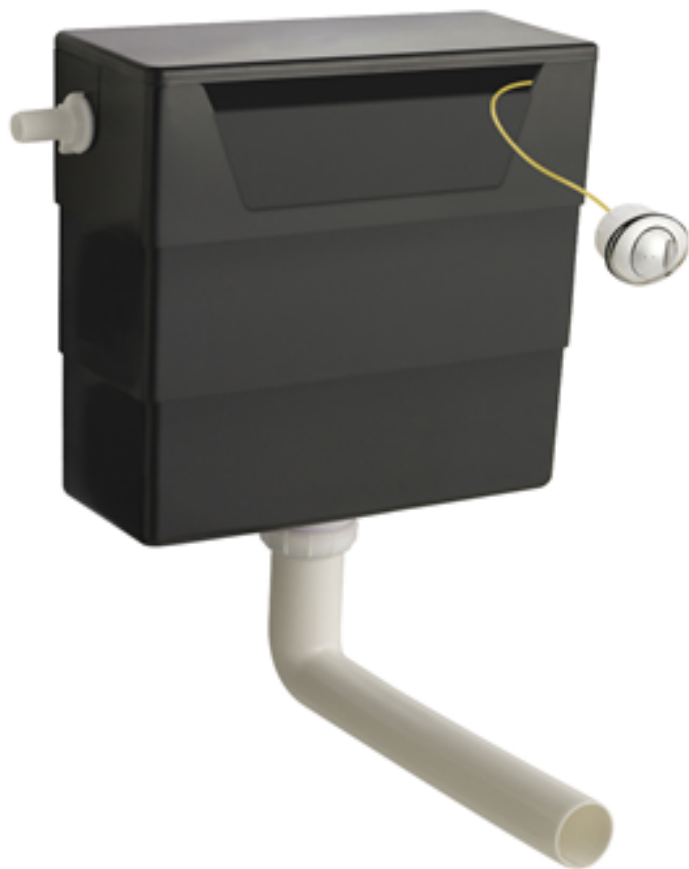

Sales Code: XTY006

Description: Cable Conc Universal Access Cistern

Product Dimensions

Length (mm):	
Width (mm):	303
Height (mm):	334
Depth (mm):	136
Nett Weight (kg):	2.23

Packaging Dimensions

Height (mm):	345
Width (mm):	145
Depth (mm):	320
Gross Weight (kg):	2.23

Packaging Data

Box Colour:	Brown Cardboard Box
Box Qty:	1
Label Size:	100 x 50
Label Colour:	White Label
Label Qty:	2

Outer Box Dimensions (If Applicable)

Height (mm):	
Width (mm):	
Length (mm):	
Depth (mm):	
Gross Weight (kg):	2
Barcode:	5055146182566

Product Details

Country of Origin:	China
Fitting Instruction:	No
CE Certification:	Yes
Product Material:	Hd Polyethylene
Heating Element Wattage:	Not Applicable
Colour/Finish:	Chrome
Product Diameter:	Not Applicable
Connection Size:	1/2" Bsp