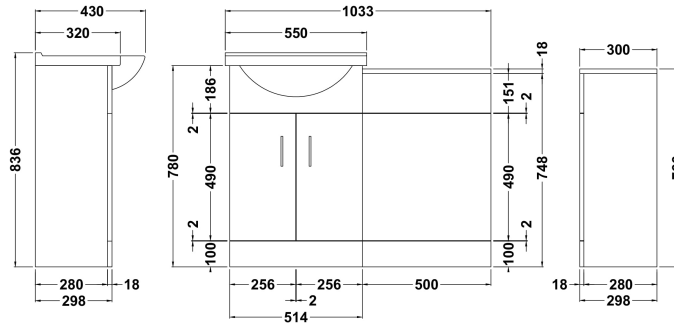

Sales Code: SAT001

Description: Saturn Furniture Pack

Packaging Details

Barcode: 5055369003273

Sales Code: PRC141

Description: 500X300 Pr W.C. Unit

Product Dimensions

Height (mm):	766
Width (mm):	500
Depth (mm):	300
Nett Weight (kg):	15.72

Packaging Dimensions

Height (mm):	325
Width (mm):	525
Depth (mm):	810
Gross Weight (kg):	15.72

Packaging Data

Box Colour:	Brown Cardboard Box - Printed
Box Qty:	1
Label Size:	100 x 50
Label Colour:	Not Applicable
Label Qty:	0

Sales Code: PRC102

Description: 550 Pr Std Basin Unit

Product Dimensions

Height (mm):	781
Width (mm):	520
Depth (mm):	298
Nett Weight (kg):	15.8

Packaging Dimensions

Height (mm):	325
Width (mm):	540
Depth (mm):	815
Gross Weight (kg):	16.8

Sales Code: NBC002

Description: Classic 550mm 1T/H Basin

Product Dimensions

Height (mm):	180
Width (mm):	550
Depth (mm):	430
Nett Weight (kg):	13

Packaging Dimensions

Height (mm):	470
Width (mm):	560
Depth (mm):	190
Gross Weight (kg):	13.69