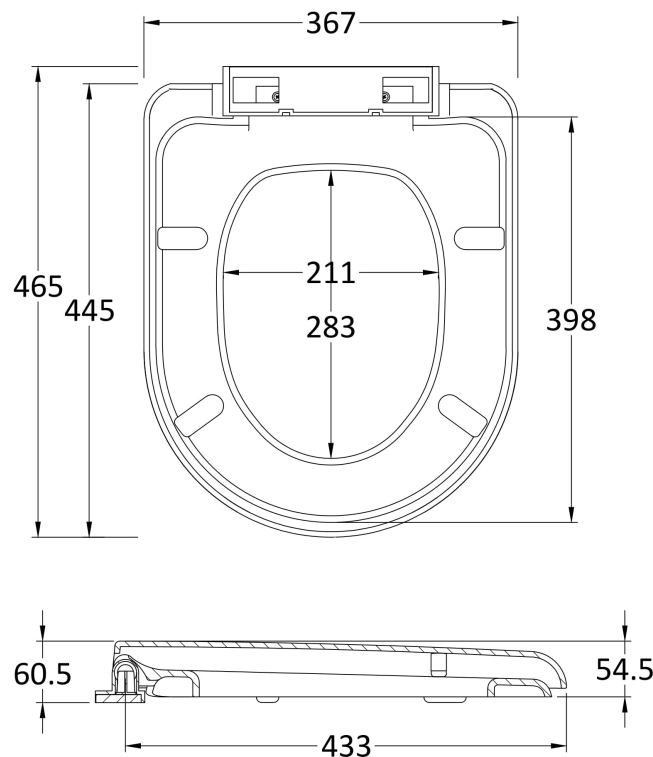

Product Dimensions

Height (mm):	400
Width (mm):	375
Depth (mm):	535
Nett Weight (kg):	22.1

Packaging Dimensions

Height (mm):	420
Width (mm):	395
Depth (mm):	540
Gross Weight (kg):	22.6

Packaging Data

Box Colour:	Brown Cardboard Box - Printed
Box Qty:	1
Label Size:	100 x 50
Label Colour:	Not Applicable
Label Qty:	2

Outer Box Dimensions (If Applicable)

Height (mm):	
Width (mm):	
Depth (mm):	
Gross Weight (kg):	
Barcode:	5055369032907

Product Details

Country of Origin:	China
Fitting Instruction:	No
Certification:	CE: Yes WRAS: N/A WRAS No: N/A
Product Material:	Vitreous China
Fixing Supplied:	No

Sales Code: NTS002

Description: Standard D Shape Seat, Sc, Top Fix

Product Dimensions

Length (mm):	465
Width (mm):	367
Height (mm):	61
Nett Weight (kg):	1.84

Packaging Dimensions

Length (mm):	465
Width (mm):	380
Height (mm):	55
Gross Weight (kg):	2.02

Sales Code: XTY006

Description: Cable Conc Universal Access Cistern

Product Dimensions

Length (mm):	
Width (mm):	303
Height (mm):	334
Depth (mm):	136
Nett Weight (kg):	2.23

Packaging Dimensions

Height (mm):	345
Width (mm):	145
Depth (mm):	320
Gross Weight (kg):	2.23