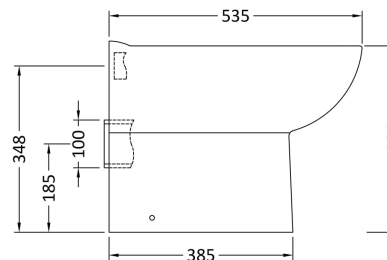

Sales Code: BTW005

Description: Lawton Back To Wall Pan

Product Dimensions

Height (mm):	400
Width (mm):	375
Depth (mm):	535
Nett Weight (kg):	22.1

Packaging Dimensions

Height (mm):	420
Width (mm):	395
Depth (mm):	540
Gross Weight (kg):	22.6

Packaging Data

Box Colour:	Brown Cardboard Box - Printed
Box Qty:	1
Label Size:	100 x 50
Label Colour:	Not Applicable
Label Qty:	2

Outer Box Dimensions (If Applicable)

Height (mm):	
Width (mm):	
Depth (mm):	
Gross Weight (kg):	
Barcode:	5055369032907

Product Details

Country of Origin:	China
Fitting Instruction:	No
Certification:	CE: Yes WRAS: N/A WRAS No: N/A
Product Material:	Vitreous China
Fixing Supplied:	No

Pans/Bidets: Trap Style: P Trap Includes Seat: No

Seats: Seat Type: D-Shape Material: Not Applicable
Function: Not Applicable Hinge Type: Top Fix
Hinge Material: Not Applicable

Cisterns: Operating Type: Not Applicable Fittings: Not Applicable
Lever Type: Not Applicable

Basins: Tap Hole: Not Applicable Chain Stay Hole: Not Applicable
Template: Not Applicable Waste Type Req: Not Applicable
Overflow Inc: Not Applicable Overflow Cover: Not Applicable
Inner Bowl Depth (mm): N/A