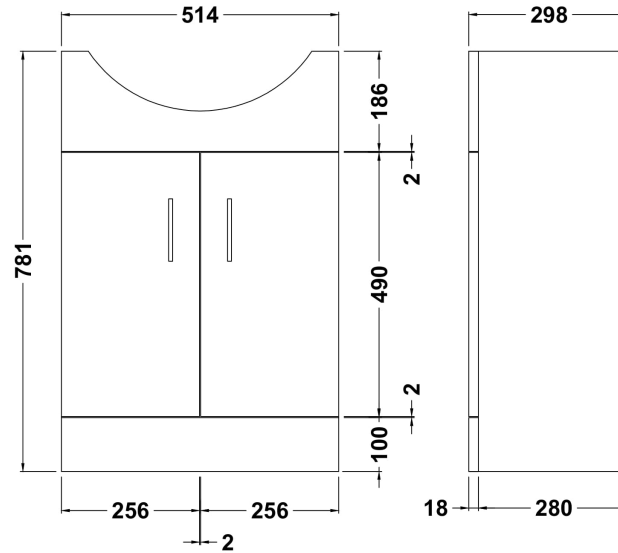

Packaging Dimensions

Height (mm):	325
Width (mm):	525
Depth (mm):	810
Gross Weight (kg):	15.72

Packaging Data

Box Colour:	Brown Cardboard Box - Printed
Box Qty:	1
Label Size:	100 x 50
Label Colour:	Not Applicable
Label Qty:	0

Outer Box Dimensions (If Applicable)

Height (mm):	
Width (mm):	
Depth (mm):	
Gross Weight (kg):	
Barcode:	5055275830055

Product Details

Country of Origin:	China
Fitting Instruction:	No
CE Certification:	N/A
FSC Certified Materials:	Yes
Colour:	Gloss White
Construction Method:	Cam & Wood Dowel
Construction Type:	Rigid
Cabinet Finish:	MFC Painted Gloss
Fascia Finish:	Mdf Painted Gloss
Cabinet Thickness (mm):	16
Fascia Thickness (mm):	18
Drawer Included:	No
Drawer Type:	Not Applicable
No of Shelves:	0
Hinge Type:	Not Applicable
Hinge Included:	No
Adjustable Legs:	No
Fixings Included:	No
Handle Style:	Not Applicable
Waste Shroud:	No
Handle Included:	No
Handle Type:	Not Applicable

Sales Code: PRC102

Description: 550 Pr Std Basin Unit

Product Dimensions

Height (mm):	781
Width (mm):	520
Depth (mm):	298
Nett Weight (kg):	15.8

Packaging Dimensions

Height (mm):	325
Width (mm):	540
Depth (mm):	815
Gross Weight (kg):	16.8

Sales Code: NBC002

Description: Classic 550mm 1T/H Basin

Product Dimensions

Height (mm):	180
Width (mm):	550
Depth (mm):	430
Nett Weight (kg):	13

Packaging Dimensions

Height (mm):	470
Width (mm):	560
Depth (mm):	190
Gross Weight (kg):	13.69