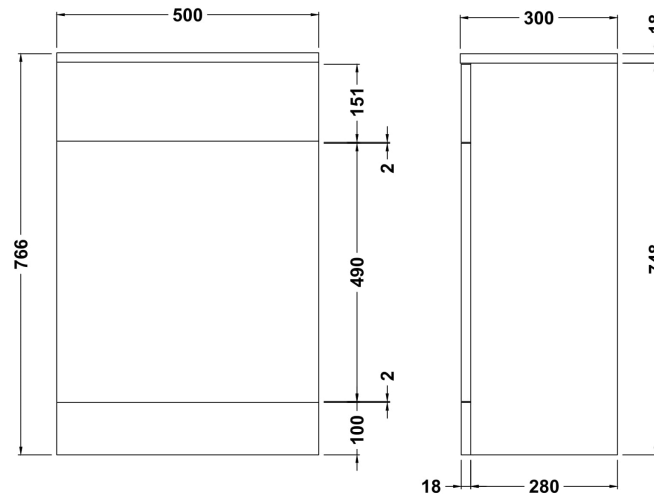

Sales Code: SAT001

Description: Saturn Furniture Pack

Packaging Details

Barcode: 5055369003273

Sales Code: PRC141

Description: 500X300 Pr W.C. Unit

Product Dimensions

Height (mm):	766
Width (mm):	500
Depth (mm):	300
Nett Weight (kg):	15.72

Packaging Dimensions

Height (mm):	325
Width (mm):	525
Depth (mm):	810
Gross Weight (kg):	15.72

Packaging Data

Box Colour:	Brown Cardboard Box - Printed
Box Qty:	1
Label Size:	100 x 50
Label Colour:	Not Applicable
Label Qty:	0

Sales Code: PRC102

Description: 550 Pr Std Basin Unit

Product Dimensions

Height (mm):	781
Width (mm):	520
Depth (mm):	298
Nett Weight (kg):	15.8

Packaging Dimensions

Height (mm):	325
Width (mm):	540
Depth (mm):	815
Gross Weight (kg):	16.8

Sales Code: NBC002

Description: Classic 550mm 1T/H Basin

Product Dimensions

Height (mm):	180
Width (mm):	550
Depth (mm):	430
Nett Weight (kg):	13

Packaging Dimensions

Height (mm):	470
Width (mm):	560
Depth (mm):	190
Gross Weight (kg):	13.69