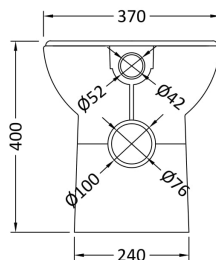

Sales Code: BTW005

Description: Lawton Back To Wall Pan

Product Dimensions

Height (mm):	400
Width (mm):	375
Depth (mm):	535
Nett Weight (kg):	22.1

Packaging Dimensions

Height (mm):	420
Width (mm):	395
Depth (mm):	540
Gross Weight (kg):	22.6

Packaging Data

Box Colour:	Brown Cardboard Box - Printed
Box Qty:	1
Label Size:	100 x 50
Label Colour:	Not Applicable
Label Qty:	2

Outer Box Dimensions (If Applicable)

Height (mm):	
Width (mm):	
Depth (mm):	
Gross Weight (kg):	
Barcode:	5055369032907

Product Details

Country of Origin:	China
Fitting Instruction:	No
Certification:	CE: Yes WRAS: N/A WRAS No: N/A
Product Material:	Vitreous China
Fixing Supplied:	No

Pans/Bidets: Trap Style: P Trap Includes Seat: No

Seats: Seat Type: D-Shape Material: Not Applicable
Function: Not Applicable Hinge Type: Top Fix
Hinge Material: Not Applicable

Cisterns: Operating Type: Not Applicable Fittings: Not Applicable
Lever Type: Not Applicable

Basins: Tap Hole: Not Applicable Chain Stay Hole: Not Applicable
Template: Not Applicable Waste Type Req: Not Applicable
Overflow Inc: Not Applicable Overflow Cover: Not Applicable
Inner Bowl Depth (mm): N/A