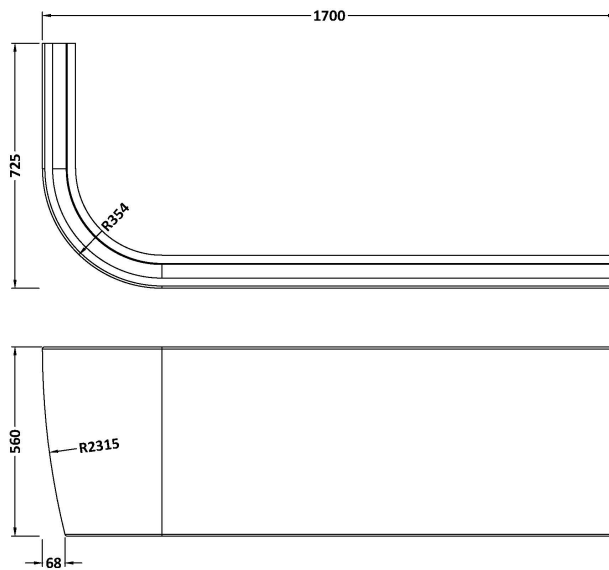

### Product Dimensions

Length (mm):	725
Width (mm):	1700
Depth (mm):	410
Nett Weight (kg):	28

### Packaging Dimensions

Length (mm):	1700
Width (mm):	725
Depth (mm):	400
Gross Weight (kg):	28

### Outer Box Dimensions (If Applicable)

Length (mm):	
Width (mm):	
Height (mm):	
Gross Weight (kg):	
Barcode:	5055275894545

**Sales Code:** PAN209R

**Description:** Btw J Corner Bath Panel Rh

**Product Dimensions**

Length (mm):	1700
Width (mm):	560
Depth (mm):	725
Nett Weight (kg):	5

**Packaging Dimensions**

Length (mm):	1700
Width (mm):	30
Depth (mm):	400
Gross Weight (kg):	5.5