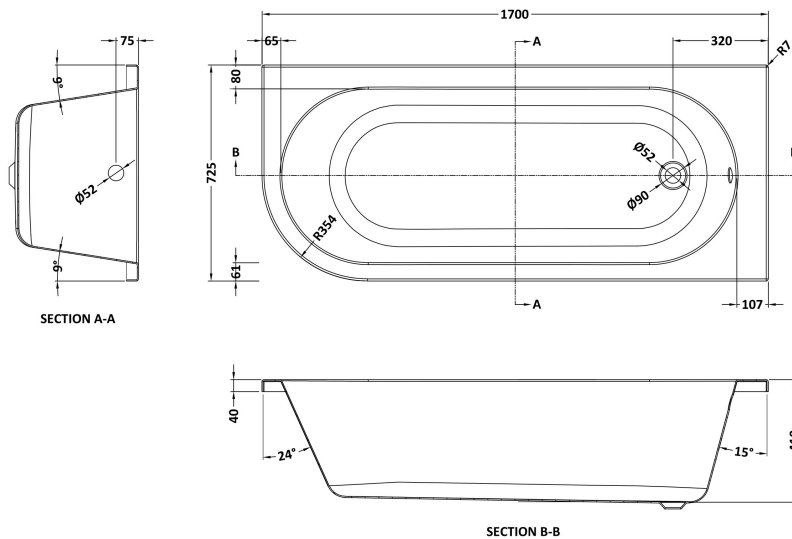

### Product Dimensions

Length (mm):	725
Width (mm):	1700
Depth (mm):	410
Nett Weight (kg):	28

### Packaging Dimensions

Length (mm):	1700
Width (mm):	725
Depth (mm):	400
Gross Weight (kg):	28

### Outer Box Dimensions (If Applicable)

Length (mm):	
Width (mm):	
Height (mm):	
Gross Weight (kg):	
Barcode:	5055275894545

**Sales Code:** PAN209R

**Description:** Btw J Corner Bath Panel Rh

**Product Dimensions**

Length (mm):	1700
Width (mm):	560
Depth (mm):	725
Nett Weight (kg):	5

**Packaging Dimensions**

Length (mm):	1700
Width (mm):	30
Depth (mm):	400
Gross Weight (kg):	5.5