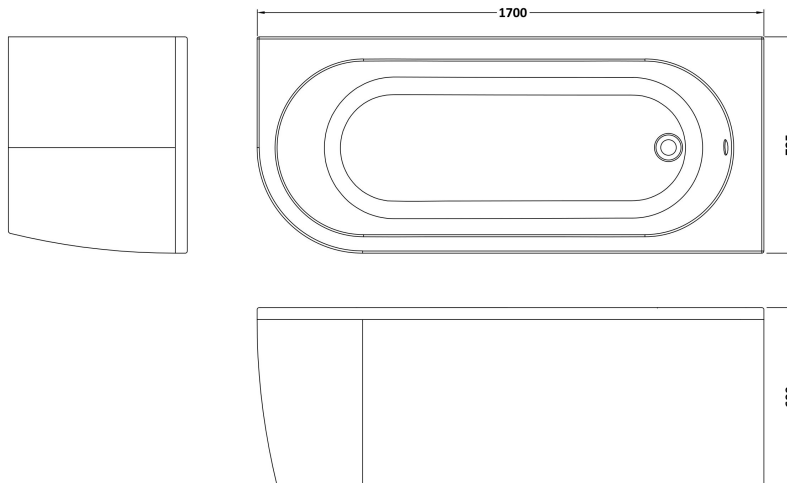

**Sales Code:** BSG005R

**Description:** Rh Btw Corner Bath Legs & Panel

**Packaging Details**

Barcode: 5056462604176

**Sales Code:** NBH209R

**Description:** Rh Btw Corner Bath & Legs (No Panel)

### Product Dimensions

Length (mm):	725
Width (mm):	1700
Depth (mm):	410
Nett Weight (kg):	28

### Packaging Dimensions

Length (mm):	1700
Width (mm):	725
Depth (mm):	400
Gross Weight (kg):	28

**Sales Code:** PAN209R

**Description:** Btw J Corner Bath Panel Rh

**Product Dimensions**

Length (mm):	1700
Width (mm):	560
Depth (mm):	725
Nett Weight (kg):	5

**Packaging Dimensions**

Length (mm):	1700
Width (mm):	30
Depth (mm):	400
Gross Weight (kg):	5.5