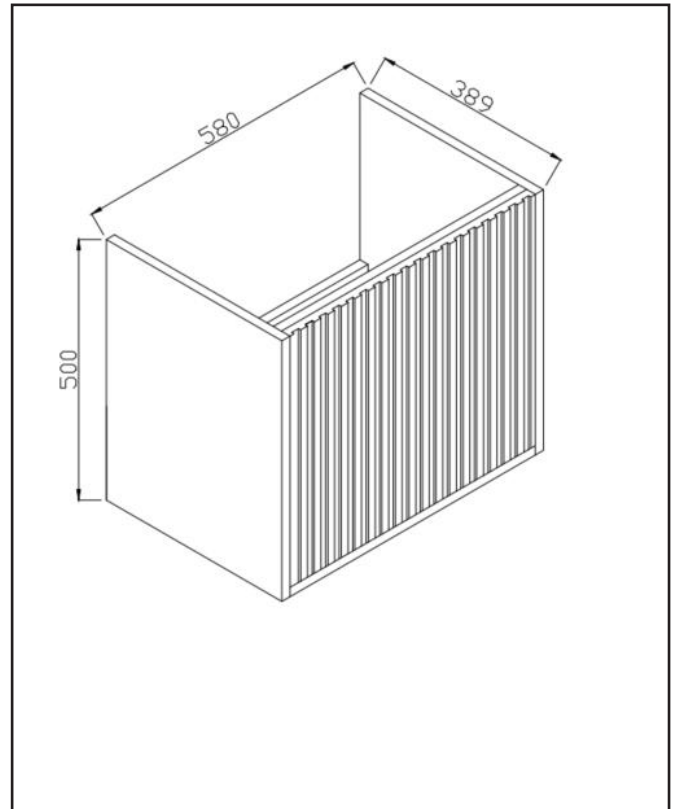

PRODUCT DATA SHEET

Alfie 600 Sonoma Oak

Product Code: ALFIE-FL-600-OAK

| | |
|-----------------------------|--------------------------------------|
| Product Name | ALFIE-FL-600-OAK |
| Product Description | Alfie 600mm Fluted Vanity Sonoma Oak |
| Product Transportation | |
| Barcode | 5060991251206 |
| Country of origin | China |
| Commodity code | 6810999000 |
| Product Measurements | |
| Product Weight (KG) | 20 |
| Product Width (mm) | 580 |
| Product Height (mm) | 500 |
| Product Depth (mm) | 389 |
| Product Length (mm) | 0 |
| Primary Packed Measurements | |
| Packaged Weight | 21.25 |
| Packed Length | 520 |
| Packed Width | 410 |
| Packed Height | 610 |
| Packaging Weights | |
| Card (kg) | 1.25 |
| Paper (kg) | 0 |
| Wood (kg) | 0 |
| Plastic (kg) | 0.05 |
| Compliance DOP | N/a |

| | |
|---|----------------|
| General Information | |
| Construction Material | Particle Board |
| Installation type | Wall Mounted |
| Colour / Finish | Sanoma Oak |
| Furniture Attributes | |
| Supplied Fully Assembled | Yes |
| Number Of Drawers | 1 |
| Number Of Doors | 0 |
| Soft Close Doors / Drawers | Yes |
| Moisture resistant | Yes |
| Internal Shelves | 0 |
| Door Opening Width (mm) | N/a |
| Draw Opening Distance (mm) | 295 |
| Recommended Concealed Cistern | 0 |
| False Draws | No |
| Number of False Draws | No |
| Can the door be swapped over to open the opposite way | No |
| Which side is the door hinge located | N/a |
| Compatible Furniture Part Code | ALFIE |
| Compatible Basin Part Code | BASIN005 |
| Handles | |
| Handle Style | Push to Open |
| Handle Finish | N/a |
| Handle Material | N/a |
| Number of Handles | N/a |

Dimensions
(measurements in mm)