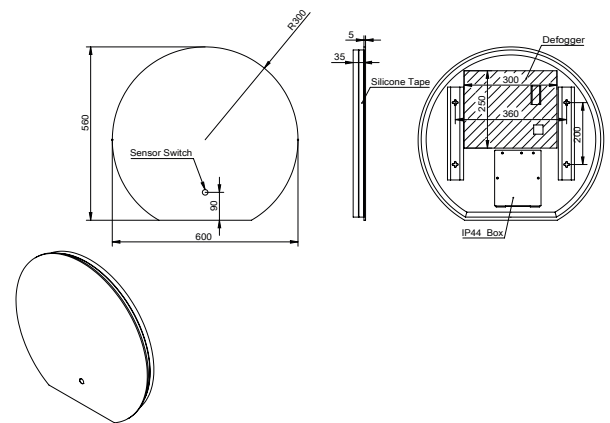

## Alba 600x560 LED Mirror

Product Code: MIRROR024

Product Name	MIRROR024
Product Description	Alba 600x560 LED Mirror
<b>Product Transportation</b>	
Barcode	5060991254795
Country of origin	China
Commodity code	7009910000
<b>Product Measurements</b>	
Product Weight (KG)	4.5
Product Width (mm)	600
Product Height (mm)	560
Product Depth (mm)	35
<b>Primary Packed Measurements</b>	
Packaged Weight	6.3
Packed Length	95
Packed Width	640
Packed Height	710

<b>General Information</b>	
Construction Material	Mirror / Plastic
Installation type	Wall Mounted
Colour / Finish	White
<b>Mirror Attributes</b>	
Bulb Watts	35
Bulb Type	LED
Voltage	230
Switch Type	IR Sensor
Shaving Socket	No
Demister	Yes
Clock	No
Hang Type	Landscape & Portrait
Light Colour	Warm to Cool White
Lumens	963
Light Temperature	2700-6500k
Dimmable	Yes
Energy Rating	F
Internal Shelves	No
Down Light	No
Bluetooth Speaker	No
IP Rating	IP44

### Dimensions (Measurements in mm)