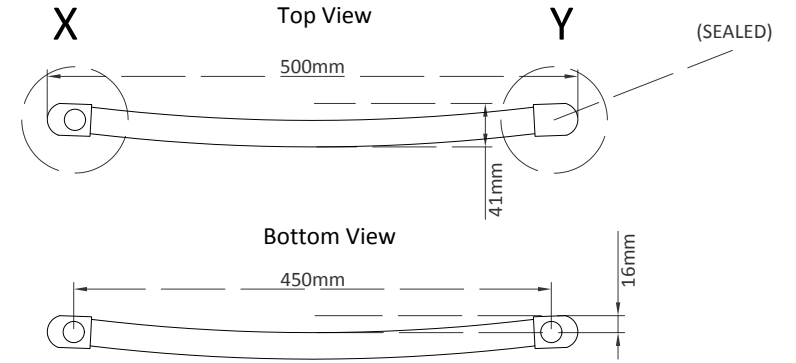

800 Chrome Curved

Proprietary and Confidential

The information contained in this drawing is the sole property of Prestige Radiators Ltd.
Any reproduction in part or as a whole without the written permission of Prestige Radiators Ltd is prohibited.

Prestige Radiators Ltd - Unit 2, North Point Business Park, Eggborough, North Yorks, DN14
OJT - 0800 083 0373 - www.cnmonline.co.uk - www.prestigewashrooms.co.uk

5

12