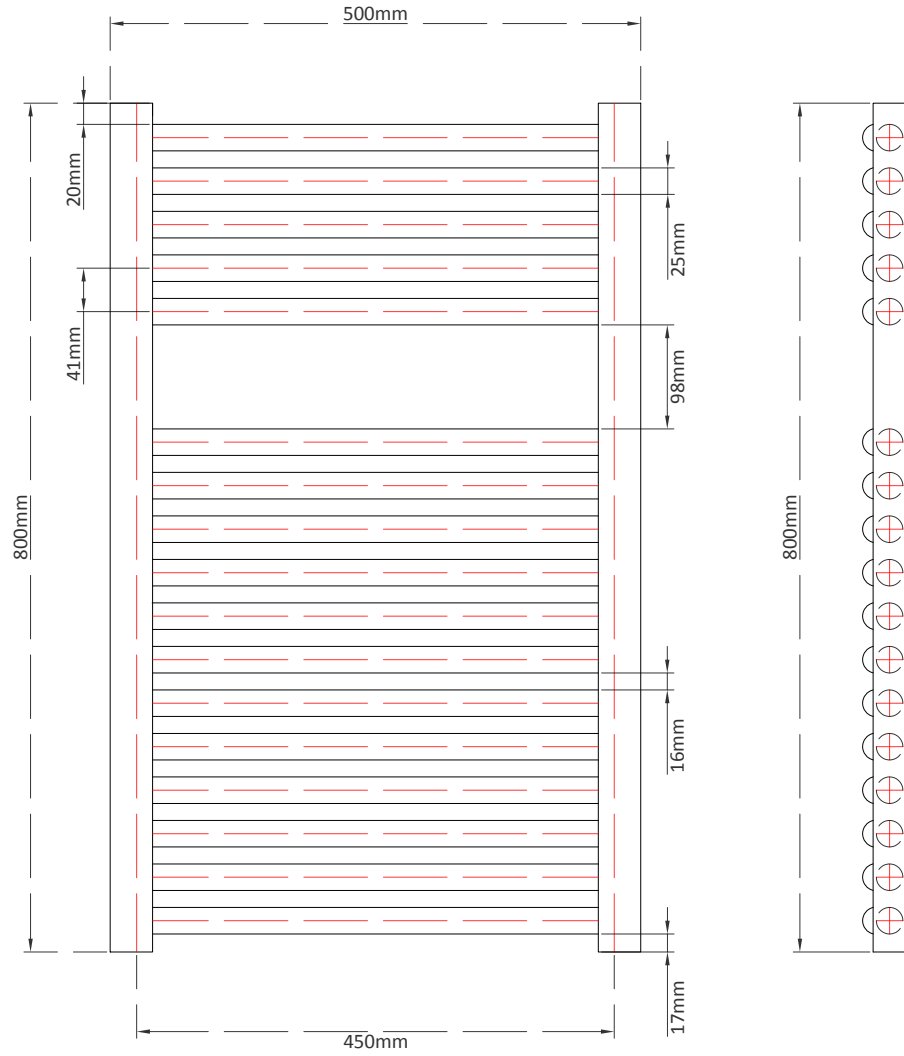

800 Chrome Curved

Proprietary and Confidential

The information contained in this drawing is the sole property of Prestige Radiators Ltd.
Any reproduction in part or as a whole without the written permission of Prestige Radiators Ltd is prohibited.

Prestige Radiators Ltd - Unit 2, North Point Business Park, Eggborough, North Yorks, DN14
OJT - 0800 083 0373 - www.cnmonline.co.uk - www.prestigewashrooms.co.uk

5