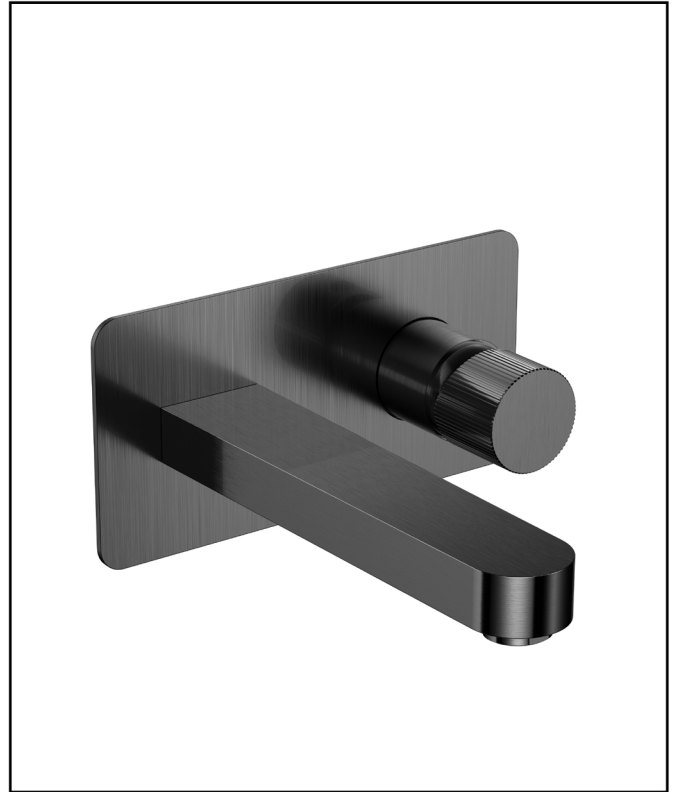

## KOKO Wall Mounted Tap Gunmetal

Product Code: KO-024

Product Name	KO-024
Product Description	KOKO Wall Mounted Tap Gunmetal
<b>Product Transportation</b>	
Barcode	5060991250278
Country of origin	CH
Commodity code	8481809000
<b>Product Measurements</b>	
Product Weight (KG)	1.70
Product Width (mm)	See line drawing
Product Height (mm)	See line drawing
Product Depth (mm)	See line drawing
<b>Primary Packed Measurements</b>	
Packaged Weight	2.47
Packed Height	320
Packed Width	245
Packed Length	135

<b>General Information</b>	
Construction Material	Brass
Installation type	Basin Mounted
Colour / Finish	Gunmetal
<b>Tap / Shower Attributes</b>	
WRAS Approved	TBC
TMV Approved	TBC
Minimum Operating Pressure (bar)	0.5
Maximum Operating Pressure (bar)	5
Flexible Tails Included	Yes
Number of tap holes required	1
Handle Type	Fluted
Swivel Spout	No
Inlet Connection	1/2
Outlet Connection	N/a
Tap Hole Diameter (mm)	35
Tap Type description	Wall Mounted
Includes Waste	No
Valve / Cartridge Type	35mm
<b>Flow Rates</b>	
0.2bar (l/min)	3.07
0.5bar (l/min)	5.04
1bar (l/min)	7.16
2bar (l/min)	10.13
3bar (l/min)	12.53
5bar (l/min)	16.15