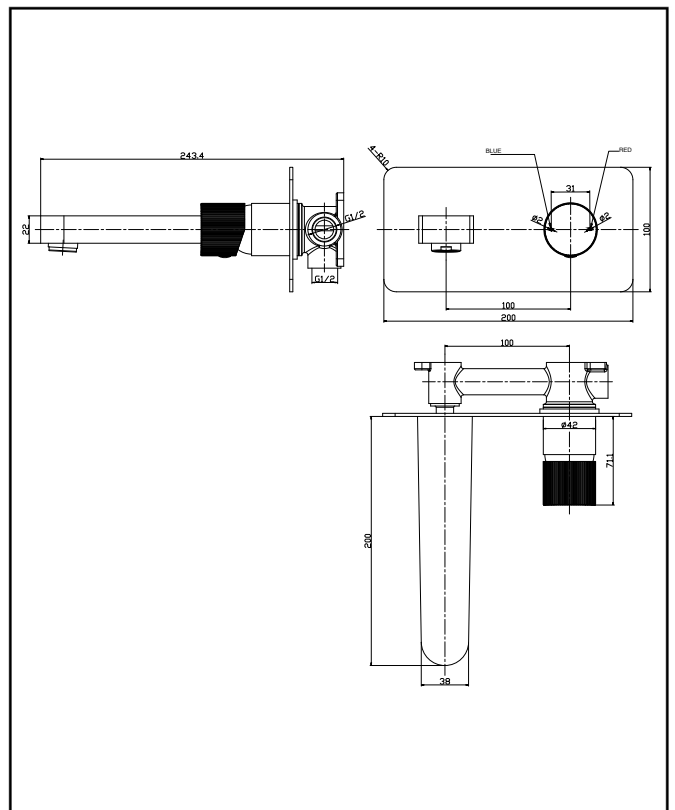

## KOKO Wall Mounted Tap Gunmetal

Product Code: KO-024

Product Name	KO-024
Product Description	KOKO Wall Mounted Tap Gunmetal
<b>Product Transportation</b>	
Barcode	5060991250278
Country of origin	CH
Commodity code	8481809000
<b>Product Measurements</b>	
Product Weight (KG)	1.70
Product Width (mm)	See line drawing
Product Height (mm)	See line drawing
Product Depth (mm)	See line drawing
<b>Primary Packed Measurements</b>	
Packaged Weight	2.47
Packed Height	320
Packed Width	245
Packed Length	135

<b>General Information</b>	
Construction Material	Brass
Installation type	Basin Mounted
Colour / Finish	Gunmetal
<b>Tap / Shower Attributes</b>	
WRAS Approved	TBC
TMV Approved	TBC
Minimum Operating Pressure (bar)	0.5
Maximum Operating Pressure (bar)	5
Flexible Tails Included	Yes
Number of tap holes required	1
Handle Type	Fluted
Swivel Spout	No
Inlet Connection	1/2
Outlet Connection	N/a
Tap Hole Diameter (mm)	35
Tap Type description	Wall Mounted
Includes Waste	No
Valve / Cartridge Type	35mm
<b>Flow Rates</b>	
0.2bar (l/min)	3.07
0.5bar (l/min)	5.04
1bar (l/min)	7.16
2bar (l/min)	10.13
3bar (l/min)	12.53
5bar (l/min)	16.15

**Dimensions**  
(Measurements in mm)