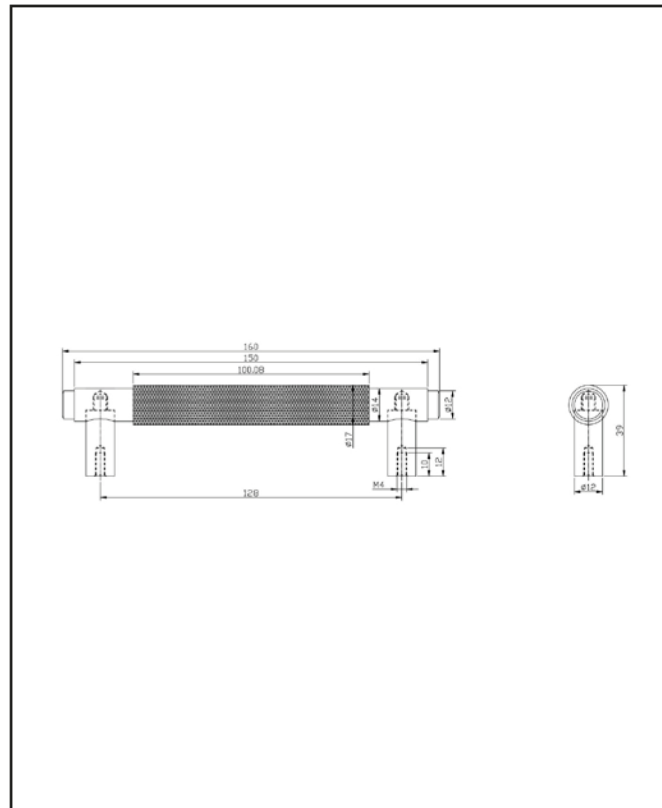

PRODUCT DATA SHEET

Knurled 160mm Handle Black

Product Code: HANDLE012

Product Name	HANDLE012
Product Description	Knurled 160mm Handle Black
Product Transportation	
Barcode	5060964936697
Country of origin	CH
Commodity code	8302420000
Product Measurements	
Product Weight (KG)	0.11
Product Width (mm)	160
Product Height (mm)	39
Product Depth (mm)	17
Product Length (mm)	0
Primary Packed Measurements	
Packaged Weight	0.12
Packed Length	17
Packed Width	160
Packed Height	39
Packaging Weights	
Card (kg)	0.01
Paper (kg)	0
Wood (kg)	0
Plastic (kg)	0
Compliance DOP	N/A

General Information	
Construction Material	AL6063
Installation type	Furniture
Colour / Finish	Black

Dimensions
(measurements in mm)

CNM Online

T: 01977 663331 E: cnmservice@cnmonline.co.uk

Unit 2, North Point Business Park, Selby Road, Eggborough, north Yorkshire, DN14 0JT