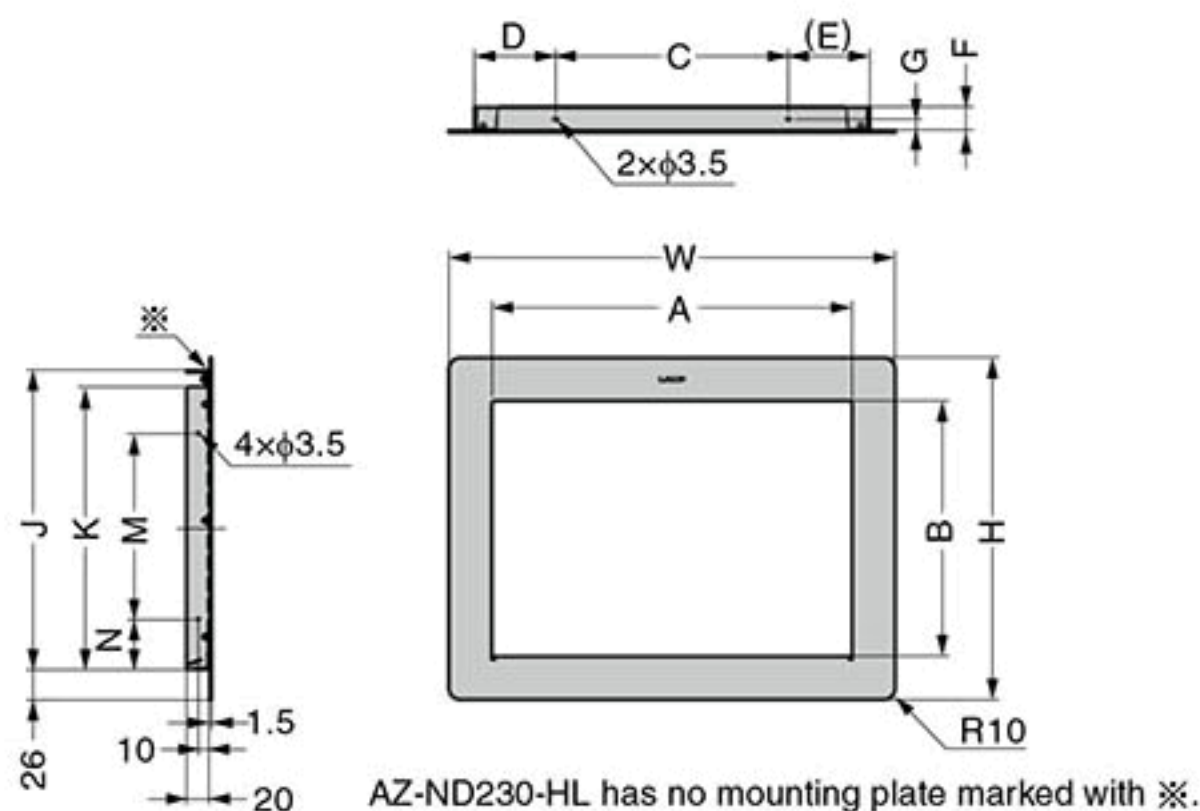

# SQUARE COVER FOR REFUSE BOX AZ-ND

INSTRUCTION SUS

GLASS  
POINT  
FIX

OTHERS

LED  
LIGHTS

- Corrosion resistant.
- Large type AZ-ND310-HL is newly launched.

## [Cut Out Dimensions]

AZ-ND230-HL

AZ-ND310-HL

RoHS	CAD	Item Code	Item Name	Material	Finish	A	B	W	H	C	D	E	F	G	J	K	M	N	Weight (g)	Box (pcs)	Carton (pcs)
		210-017-986	AZ-ND230-HL	Stainless Steel (SUS304)	Satin	234	160	308	234	-	-	-	-	-	-	170	120	30	720	1	10
		210-026-553	AZ-ND310-HL			310	220	384	294	200	70	70	20	10	257	243	160	43	1050	1	10