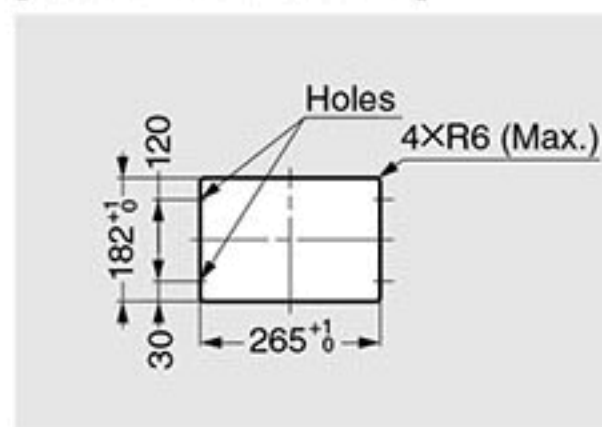

# SQUARE COVER FOR REFUSE BOX AZ-ND

INSTRUCTION SUS

GLASS  
POINT  
FIX

OTHERS

LED  
LIGHTS

- Corrosion resistant.
- Large type AZ-ND310-HL is newly launched.

## [Cut Out Dimensions]

AZ-ND230-HL

AZ-ND310-HL

RoHS	CAD	Item Code	Item Name	Material	Finish	A	B	W	H	C	D	E	F	G	J	K	M	N	Weight (g)	Box (pcs)	Carton (pcs)
		210-017-986	AZ-ND230-HL	Stainless Steel (SUS304)	Satin	234	160	308	234	-	-	-	-	-	-	170	120	30	720	1	10
		210-026-553	AZ-ND310-HL			310	220	384	294	200	70	70	20	10	257	243	160	43	1050	1	10