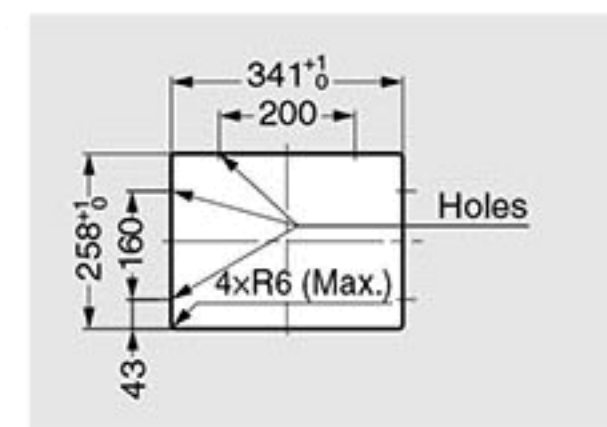

# SQUARE COVER FOR REFUSE BOX AZ-ND

INSTRUCTION SUS

GLASS  
POINT  
FIX

OTHERS

LED  
LIGHTS

- Corrosion resistant.
- Large type AZ-ND310-HL is newly launched.

## [Cut Out Dimensions]

AZ-ND230-HL

AZ-ND310-HL

RoHS	CAD	Item Code	Item Name	Material	Finish	A	B	W	H	C	D	E	F	G	J	K	M	N	Weight (g)	Box (pcs)	Carton (pcs)
		210-017-986	AZ-ND230-HL	Stainless Steel (SUS304)	Satin	234	160	308	234	-	-	-	-	-	-	170	120	30	720	1	10
		210-026-553	AZ-ND310-HL			310	220	384	294	200	70	70	20	10	257	243	160	43	1050	1	10