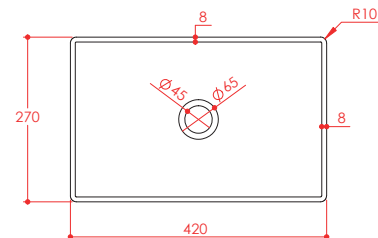

Dimensions (measurements in mm)

LIFETIME GUARANTEE

We are confident in our products and we want our customer to be, we proudly give a lifetime guarantee on our taps and showers, further details can be found on our website