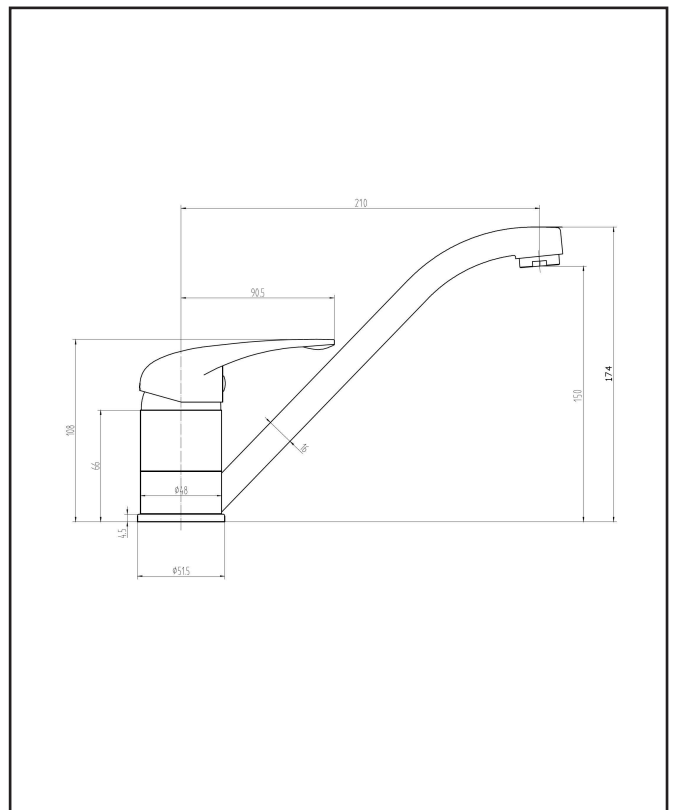

## Aruba Kitchen Tap

Product Code: KT34L

Product Name	KT34L
Product Description	Aruba Kitchen Tap
Product Transportation	
Barcode	5060500640293
Country of origin	CH
Commodity code	8481801190
Product Measurements	
Product Weight (KG)	0.675
Product Width (mm)	51.5
Product Height (mm)	174
Product Depth (mm)	235
Product Length (mm)	260
Primary Packed Measurements	
Packaged Weight	0.8
Packed Length	30
Packed Width	13
Packed Height	6.5
Packaging Weights	
Card (kg)	0.06
Paper (kg)	0
Wood (kg)	0
Plastic (kg)	0
Compliance DOP	HBDOC007 , HBDOC008

General Information	
Construction Material	Brass , Stainless Steel
Installation type	Deck Mounted
Colour / Finish	Chrome
Tap / Shower Attributes	
WRAS Approved	Yes
TMV Approved	No
Minimum Operating Pressure (bar)	0.1
Maximum Operating Pressure (bar)	5
Flexible Tails Included	Yes
Number of tap holes required	1
Handle Type	Lever
Swivel Spout	Yes
Inlet Connection	1/2" M10
Outlet Connection	N/a
Tap Hole Diameter (mm)	35
Tap Type description	Mono Mixer
Includes Waste	No
Valve / Cartridge Type	Single lever cartridges 35mm
Cartridge Spare code	T5302-08
Flow Rates	
0.2bar (l/min)	2.6
0.5bar (l/min)	4.2
1bar (l/min)	5.6
2bar (l/min)	7.6
3bar (l/min)	9.3

**Dimensions**  
(measurements in mm)