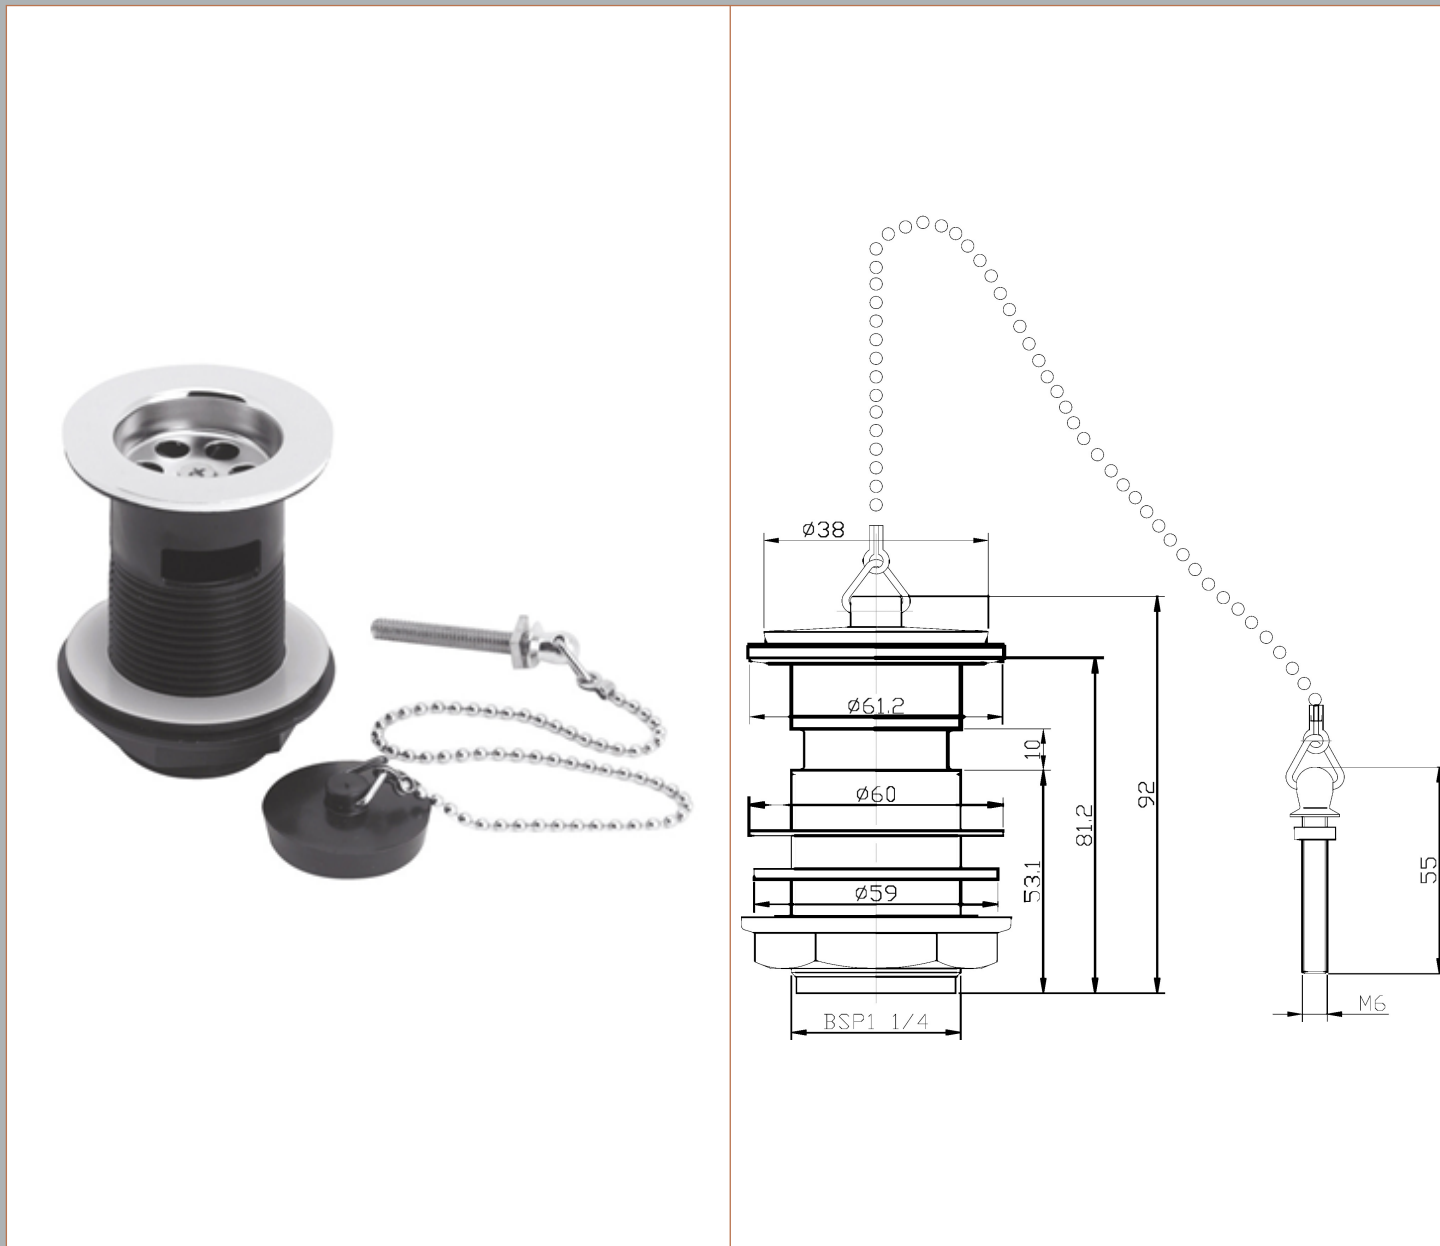

Sales Code: E308

Description: Contract Basin Waste Poly Plug & B Chain

Product Dimensions

Length (mm):	
Width (mm):	61
Height (mm):	81
Depth (mm):	61
Nett Weight (kg):	0.1

Packaging Dimensions

Height (mm):	92
Width (mm):	62
Depth (mm):	62
Gross Weight (kg):	0.1

Packaging Data

Box Colour:	White Cardboard Box
Box Qty:	1
Label Size:	100 x 50
Label Colour:	White Label
Label Qty:	2

Outer Box Dimensions (If Applicable)

Height (mm):	
Width (mm):	
Length (mm):	
Depth (mm):	
Gross Weight (kg):	14
Barcode:	5055146100645

Product Details

Country of Origin:	China
Fitting Instruction:	No
CE & UKCA:	N/A
Product Material:	Brass/ABS
Heating Element Wattage:	Not Applicable
Colour/Finish:	Chrome
Product Diameter:	61mm
Connection Size:	11/4"