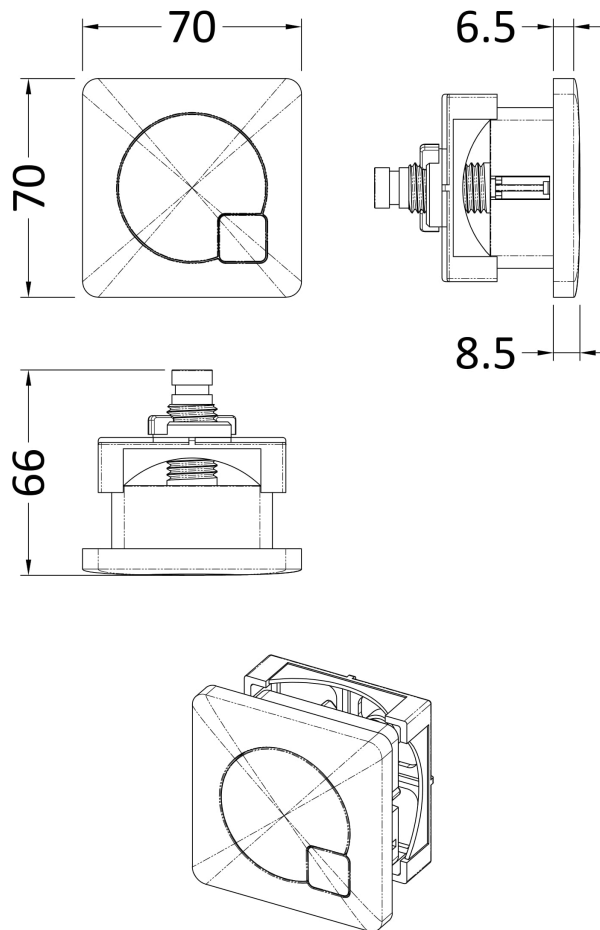

Sales Code: MDPB02

Description: Square Dual Flush Push Button

**Product Dimensions**

|                   |     |
|-------------------|-----|
| Length (mm):      |     |
| Width (mm):       | 70  |
| Height (mm):      | 70  |
| Depth (mm):       | 99  |
| Nett Weight (kg): | 0.2 |

**Packaging Dimensions**

|                    |     |
|--------------------|-----|
| Height (mm):       | 50  |
| Width (mm):        | 155 |
| Depth (mm):        | 80  |
| Gross Weight (kg): | 0.2 |

**Packaging Data**

|               |                     |
|---------------|---------------------|
| Box Colour:   | White Cardboard Box |
| Box Qty:      | 1                   |
| Label Size:   | 100 x 50            |
| Label Colour: | White Label         |
| Label Qty:    | 1                   |

**Outer Box Dimensions (If Applicable)**

|                    |               |
|--------------------|---------------|
| Height (mm):       |               |
| Width (mm):        |               |
| Length (mm):       |               |
| Depth (mm):        |               |
| Gross Weight (kg): |               |
| Barcode:           | 5056211893165 |