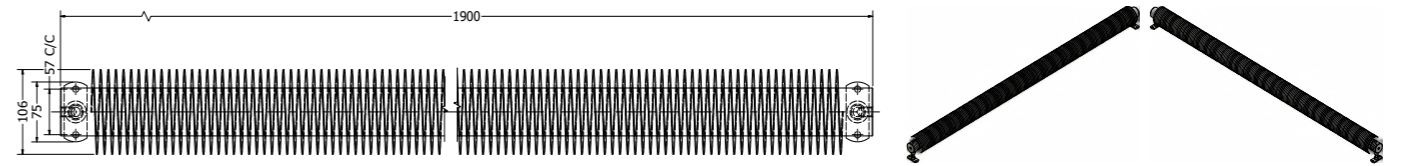

FINNE1600W
GTIN: 5060819136036

Wall to Pole Centers

FINNE1800W
GTIN: 5060819136128

Wall to Pole Centers

FINNE1700W
GTIN: 5060819136081

Wall to Pole Centers

FINNE1900W
GTIN: 5060819136159

FINNE2000W
 GTIN: 5056678202449