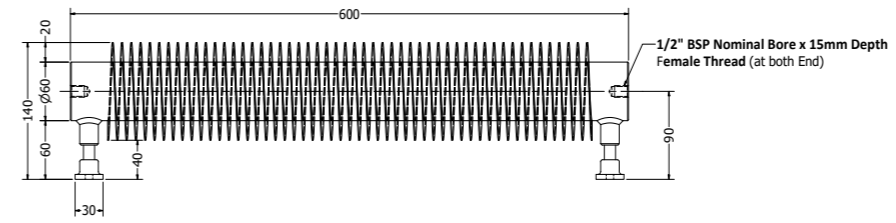

Wall to Pole Centers

FINNE400W
GTIN: 5056678202432

Wall to Pole Centers

FINNE600W
GTIN: 5060819136241

FINNE500W
GTIN: 5060819136203

Wall to Pole Centers

FINNE700W
GTIN: 5060819136289

Wall to Pole Centers