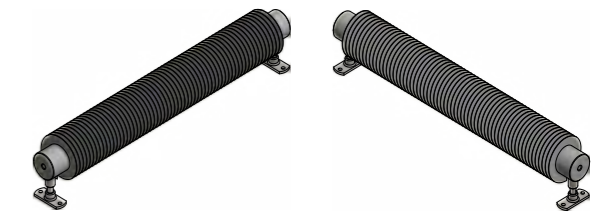

Wall to Pole Centers

FINNE400W
GTIN: 5056678202432

Wall to Pole Centers

FINNE600W
GTIN: 5060819136241

FINNE500W
GTIN: 5060819136203

Wall to Pole Centers

FINNE700W
GTIN: 5060819136289

Wall to Pole Centers