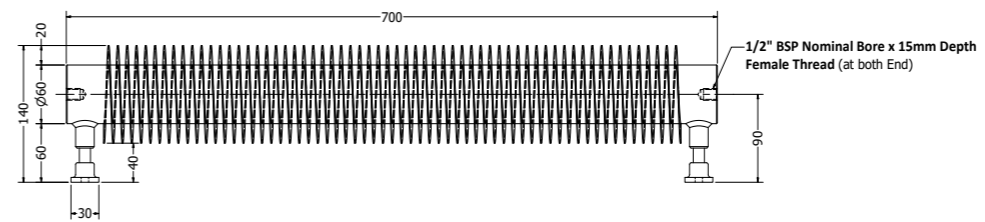

Wall to Pole Centers

FINNE400W
GTIN: 5056678202432

Wall to Pole Centers

FINNE600W
GTIN: 5060819136241

FINNE500W
GTIN: 5060819136203

Wall to Pole Centers

FINNE700W
GTIN: 5060819136289

Wall to Pole Centers