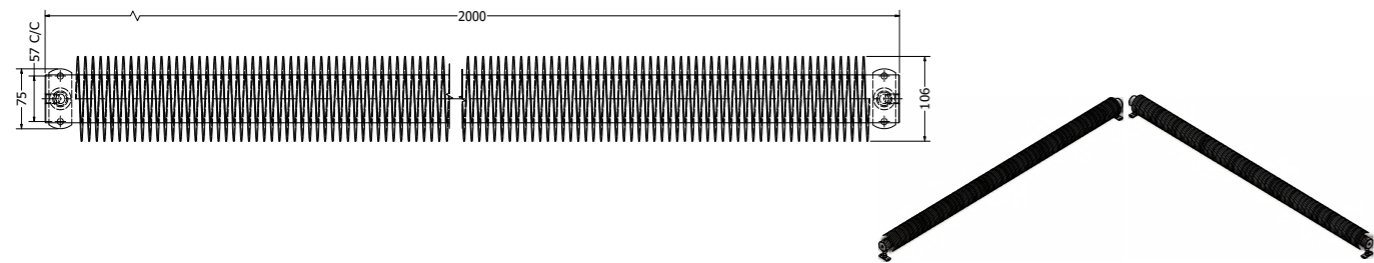

FINNE1600W
GTIN: 5060819136036

Wall to Pole Centers

FINNE1800W
GTIN: 5060819136128

Wall to Pole Centers

FINNE1700W
GTIN: 5060819136081

Wall to Pole Centers

FINNE1900W
GTIN: 5060819136159

FINNE2000W
 GTIN: 5056678202449