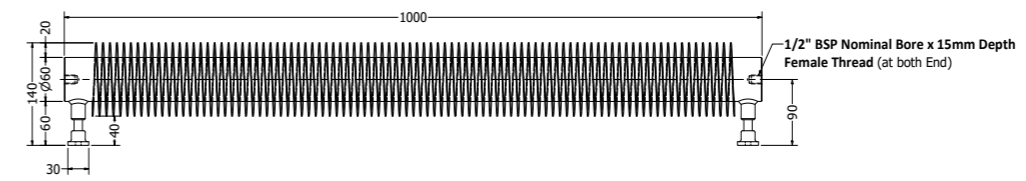

Wall to Pole Centers

FINNE1000W
GTIN: 5060819135794