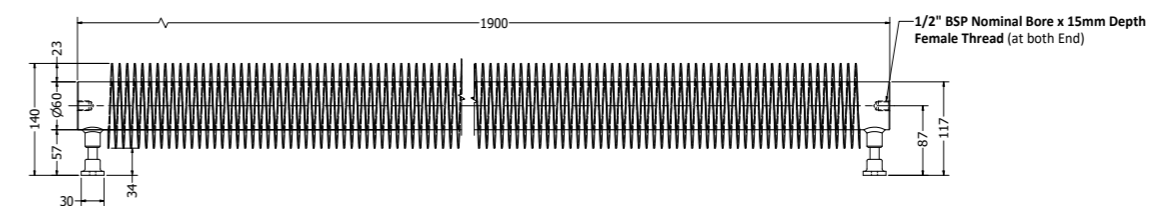

FINNE1600W
GTIN: 5060819136036

Wall to Pole Centers

FINNE1800W
GTIN: 5060819136128

Wall to Pole Centers

FINNE1700W
GTIN: 5060819136081

Wall to Pole Centers

FINNE1900W
GTIN: 5060819136159

FINNE2000W
 GTIN: 5056678202449