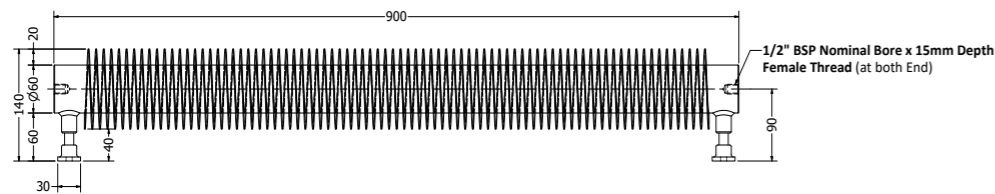

Wall to Pole Centers