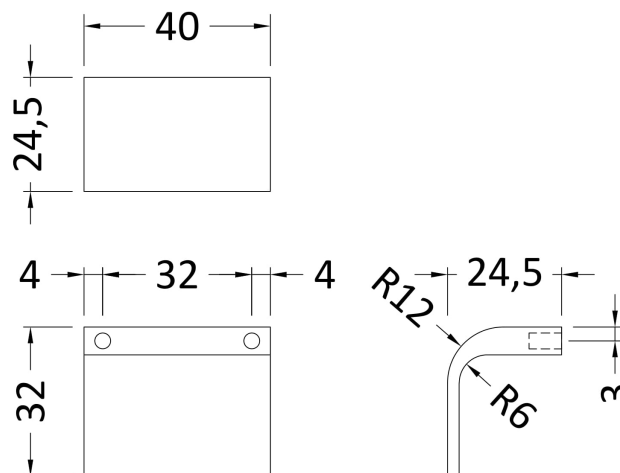

### Product Dimensions

Length (mm):	
Width (mm):	40
Height (mm):	32
Depth (mm):	25
Nett Weight (kg):	0.02

### Packaging Dimensions

Height (mm):	30
Width (mm):	20
Depth (mm):	41
Gross Weight (kg):	0.02

### Packaging Data

Box Colour:	Polybagged
Box Qty:	1
Label Size:	100 x 50
Label Colour:	White Label
Label Qty:	1

### Outer Box Dimensions (If Applicable)

Height (mm):	
Width (mm):	
Length (mm):	
Depth (mm):	
Gross Weight (kg):	
Barcode:	5056211899464