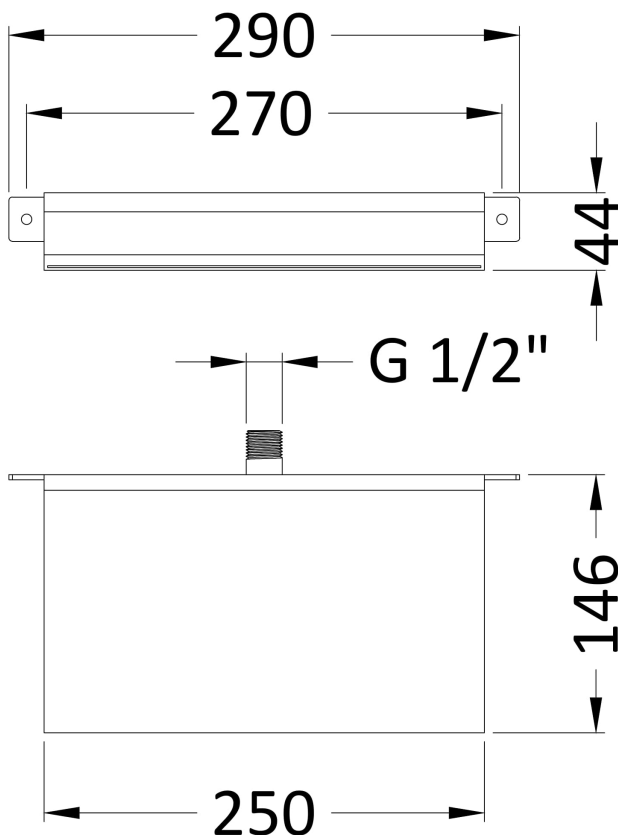

### Product Dimensions

Length (mm):	
Width (mm):	290
Height (mm):	30
Depth (mm):	146
Nett Weight (kg):	2.53

### Packaging Dimensions

Length (mm):	340
Width (mm):	255
Height (mm):	
Gross Weight (kg):	2.53

### Packaging Data

Box Colour:	White Cardboard Box
Box Qty:	1
Label Size:	100 x 50
Label Colour:	White Label
Label Qty:	2

### Outer Box Dimensions (If Applicable)

Length (mm):	
Width (mm):	
Height (mm):	
Depth (mm):	
Gross Weight (kg):	25
Barcode:	5055369025343