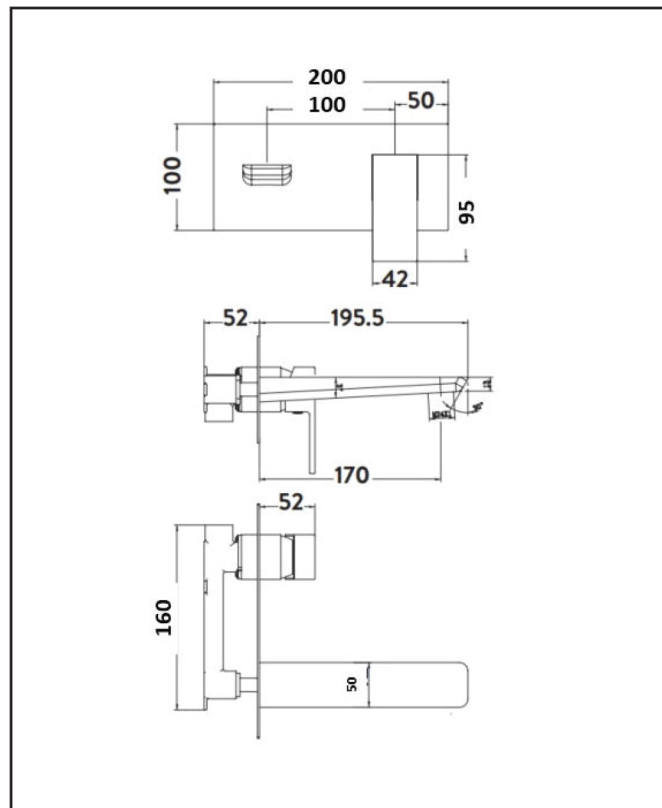

## Muro Brass Wall Mounted Basin Mixer

Product Code: BR-BRASS249

Product Name	BR-BRASS249
Product Description	Brass Wall Mounted Bath Mixer
<b>Product Transportation</b>	
Barcode	5060713722267
Country of origin	CH
Commodity code	8481801190
<b>Product Measurements</b>	
Product Weight (KG)	1.655
Product Width (mm)	200
Product Height (mm)	100
Product Depth (mm)	0
Product Length (mm)	195.5
<b>Primary Packed Measurements</b>	
Packaged Weight	1.86
Packed Length	26
Packed Width	14.5
Packed Height	13.5
<b>Packaging Weights</b>	
Card (kg)	0.24
Paper (kg)	8
Wood (kg)	n/a
Plastic (kg)	0.059
Compliance DOP	HBD0C007 , HBD0C008

<b>General Information</b>	
Construction Material	Brass
Installation type	Wall Mounted
Colour / Finish	Brushed Brass
<b>Tap / Shower Attributes</b>	
WRAS Approved	No
TMV Approved	No
Minimum Operating Pressure (bar)	0.5
Maximum Operating Pressure (bar)	5
Flexible Tails Included	No
Number of tap holes required	0
Handle Type	Lever
Swivel Spout	No
Inlet Connection	1/2 BSP
Outlet Connection	N/a
Tap Hole Diameter (mm)	N/a
Tap Type description	Mono Mixer
Includes Waste	No
Valve / Cartridge Type	Single lever cartridges 35mm
Cartridge Spare code	N/a
<b>Flow Rates</b>	
0.2bar (l/min)	5.3
0.5bar (l/min)	11.3
1bar (l/min)	15.7
2bar (l/min)	21.3
3bar (l/min)	26

**Dimensions**  
(measurements in mm)

CNM Online

T:01977 663331 E: cnmservice@cnmonline.co.uk

Unit 2, North Point Business Park, Selby Road, Eggborough, North Yorkshire, DN14 0JT